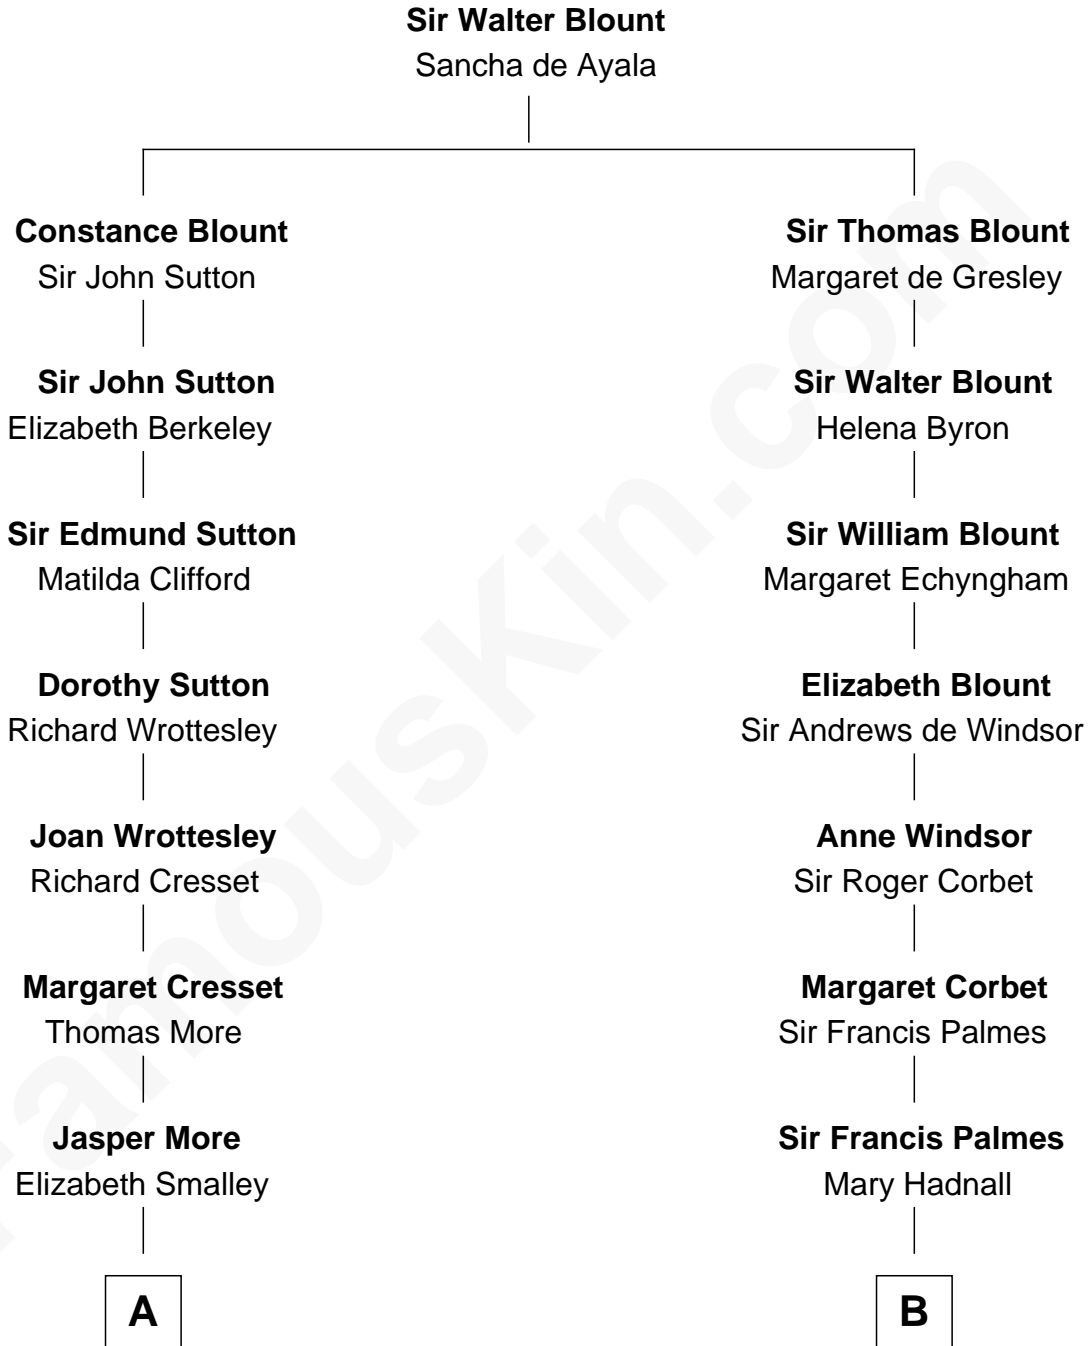

MAYFLOWER

FamousKin.com Relationship Chart of Richard More

(c1614 - c1696) *Mayflower* passenger 1620

8th cousin 6 times removed of

James Russell Lowell
American "Fireside" Poet

A

Katherine More
Col. Samuel More

Richard More
Mayflower passenger 1620

B

Andrew Palmes
Elizabeth Harrison

Elizabeth Palmes
Robert Chambers

Charles Chambers
Rebecca Patefield

Rebecca Chambers
Daniel Russell

James Russell
Katharine Graves

Rebecca Russell
John Lowell