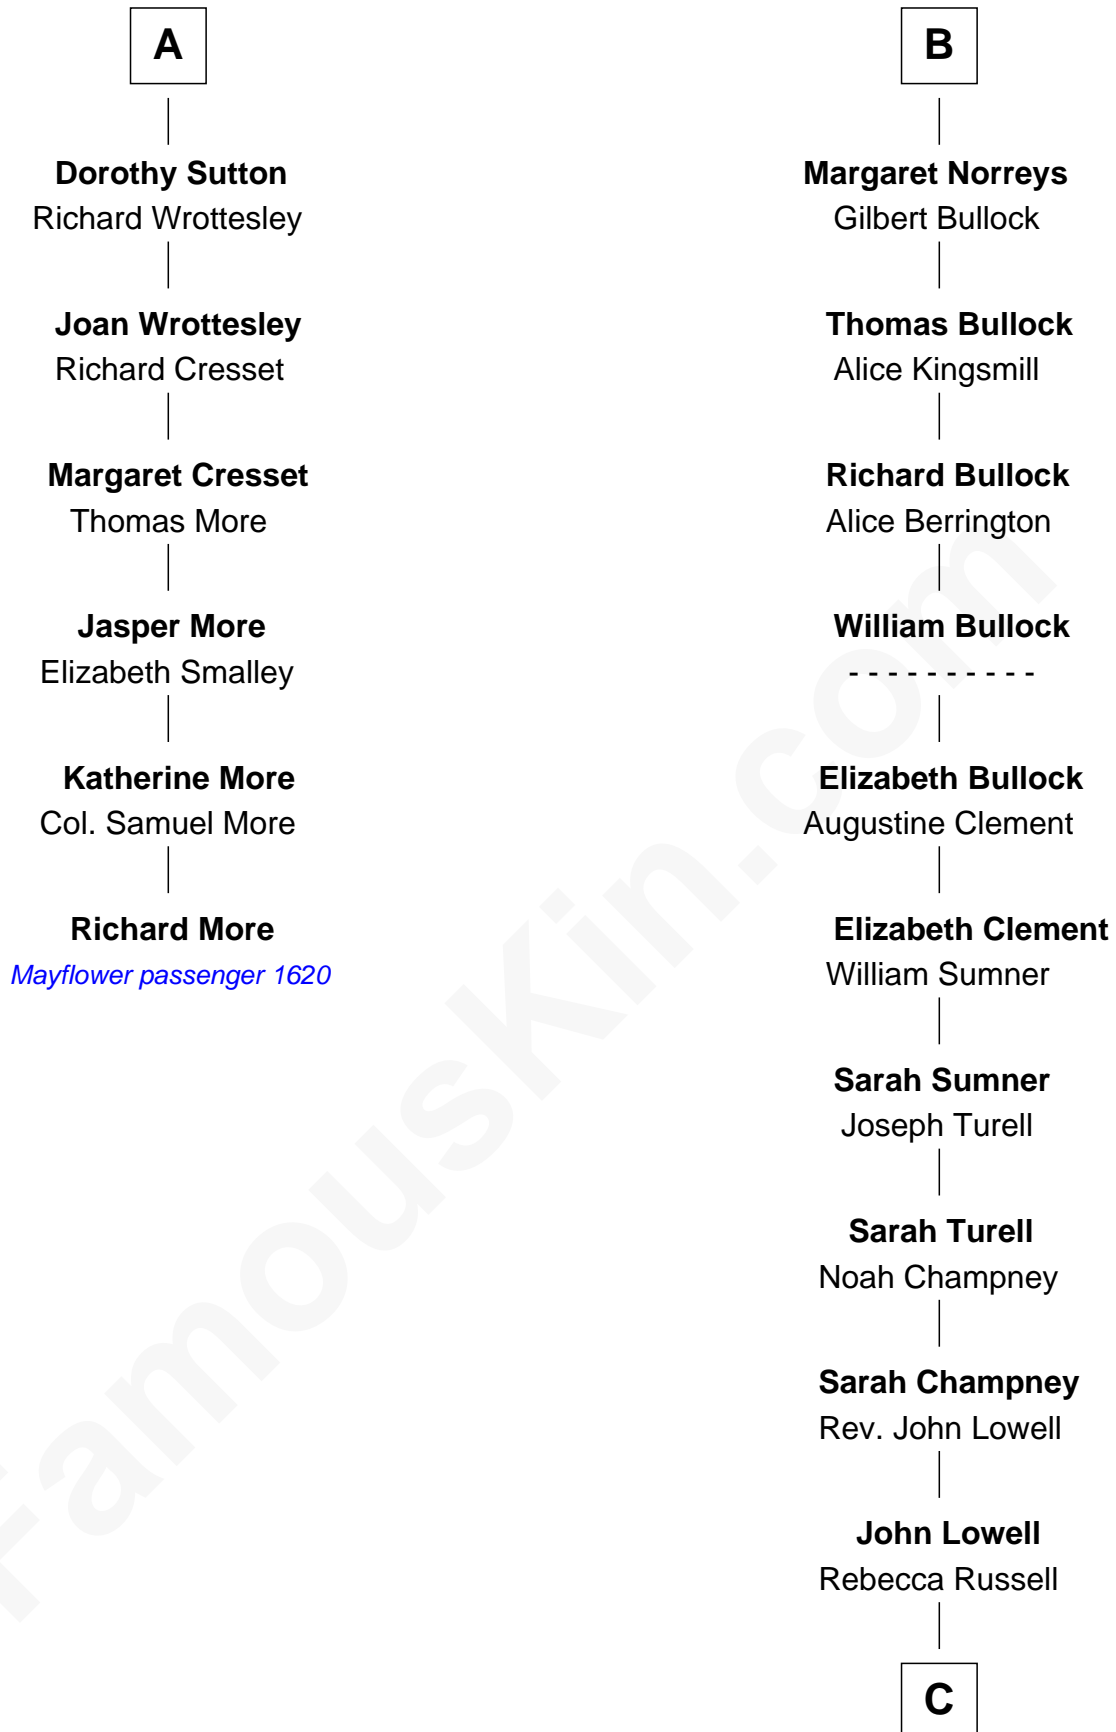

# FamousKin.com Relationship Chart of Richard More

(c1614 - c1696) Mayflower passenger 1620

12th cousin 6 times removed of

**James Russell Lowell**

American "Fireside" Poet

**Sir Hugh le Despencer**

Isabella de Beauchamp

**Sir Philip le Despencer**

Margaret de Goushill

**Sir Philip le Despencer**

Joan de Cobham

**Sir Philip le Despencer**

Elizabeth - - - - -

**Alice le Despenser**

Sir John Sutton

Eleanor de Clare

**Isabel le Despencer**

Richard Fitzalan

**Sir Edmund Fitzalan**

Sibyl de Montagu

**Philippe Fitzalan**

Sir Richard Sergeaux

**Alice Sergeaux**

Sir Richard de Vere

**Sir John de Vere**

Elizabeth Howard

**Joan de Vere**

Sir William Norreys

**B**

C

Rev. Charles Lowell  
Harriet Brackett Spence