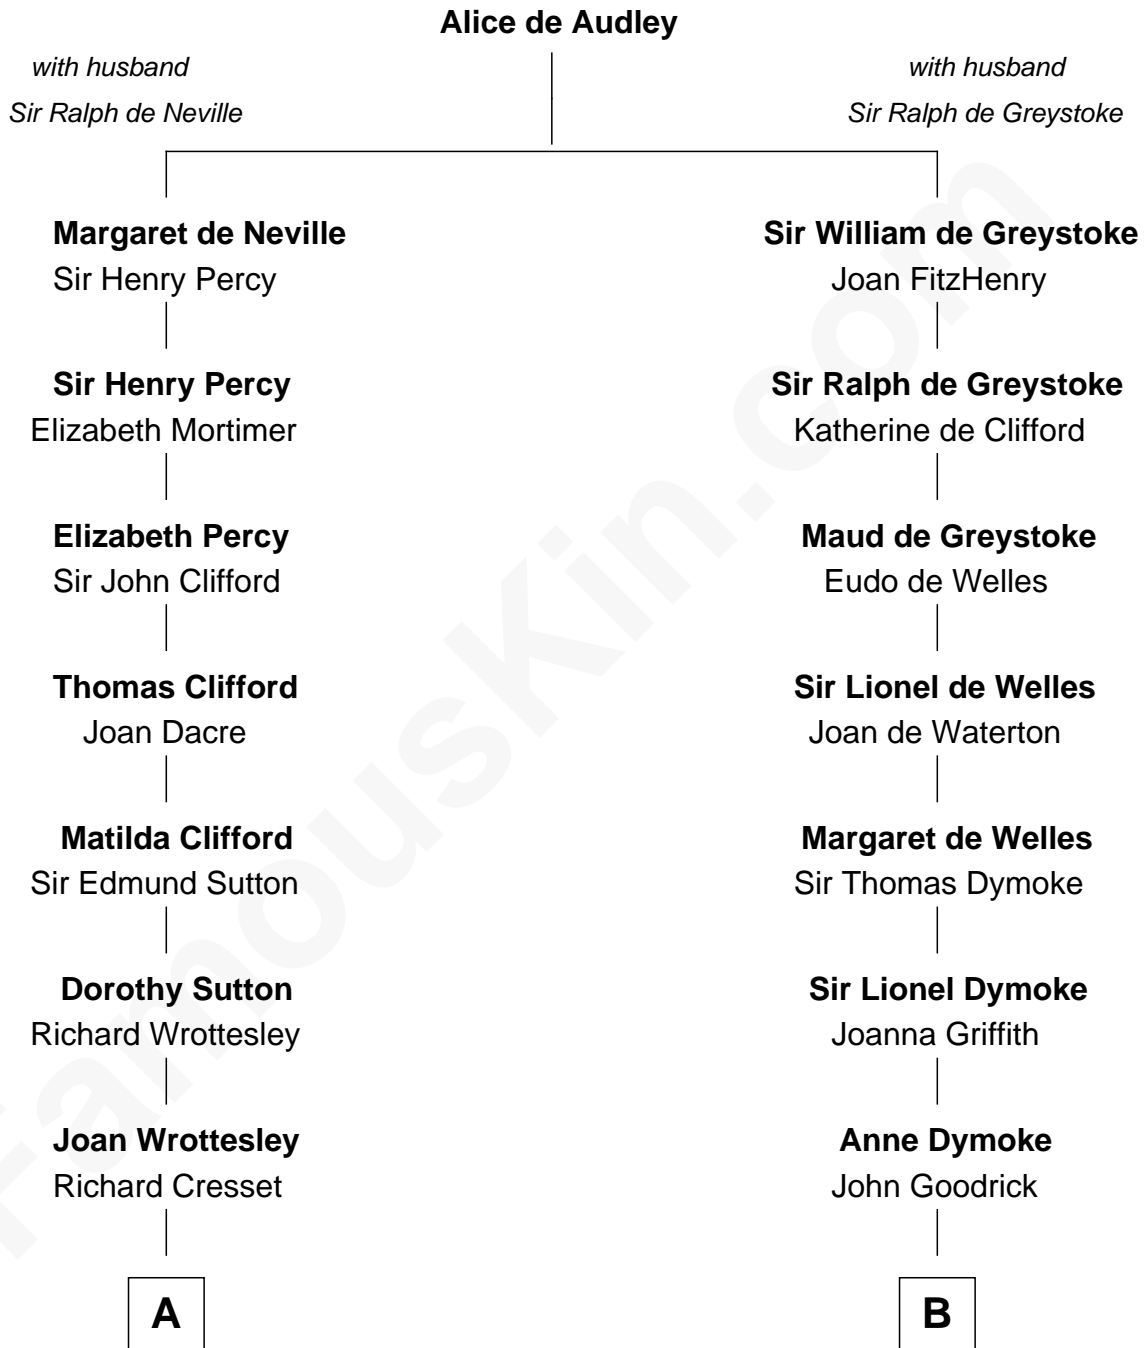

MAYFLOWER

FamousKin.com Relationship Chart of **Richard More**

(c1614 - c1696) Mayflower passenger 1620

10th cousin 6 times removed of

Ichabod Goodwin

27th Governor of New Hampshire

A

Margaret Cresset

Thomas More

Jasper More

Elizabeth Smalley

Katherine More

Col. Samuel More

Richard More

Mayflower passenger 1620

B