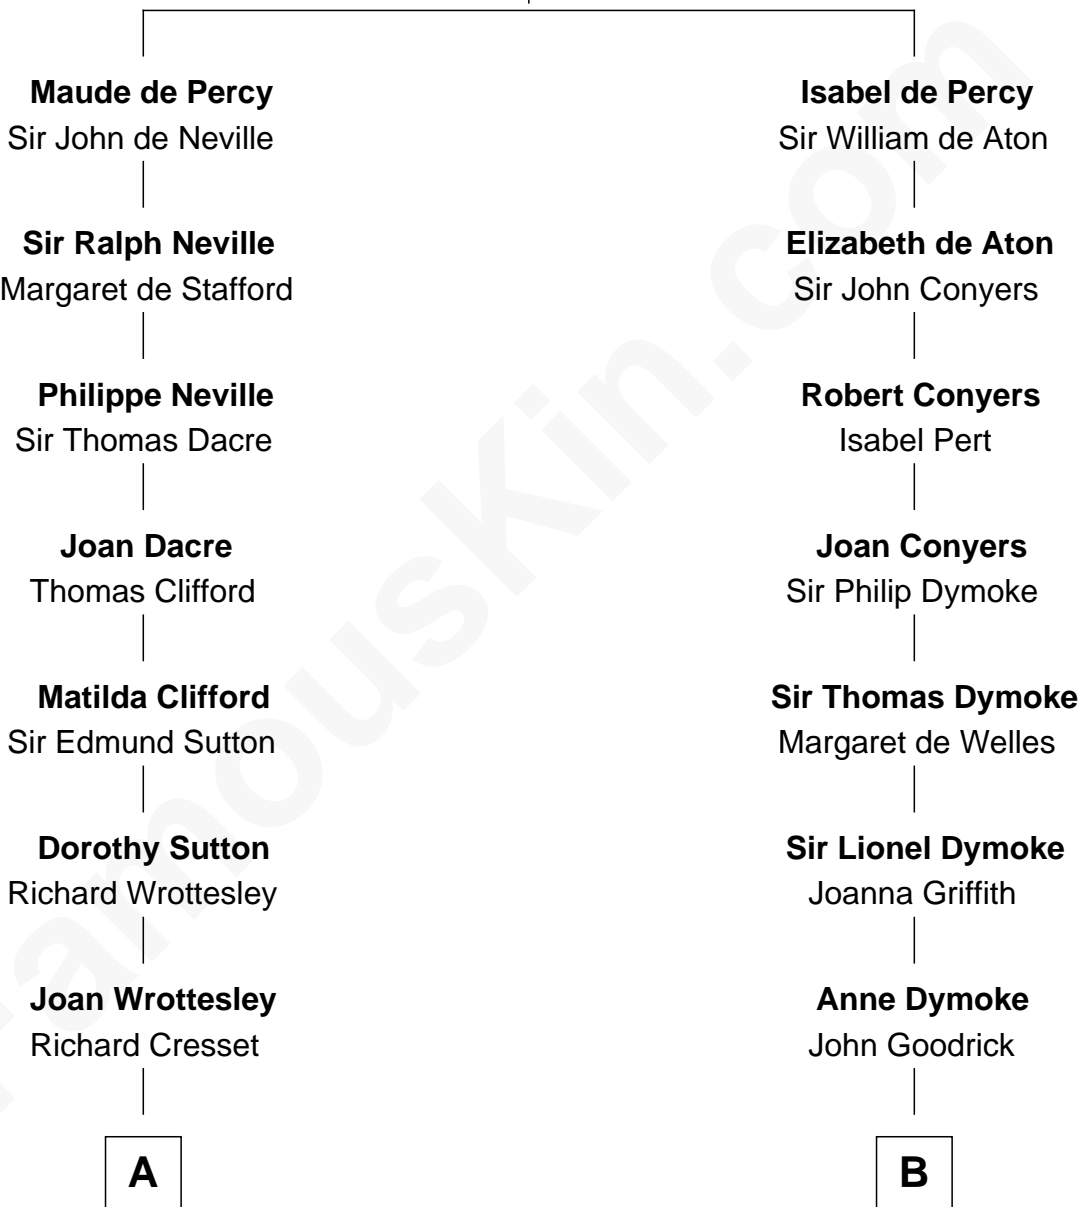

**MAYFLOWER**

# FamousKin.com Relationship Chart of

**Richard More**

*(c1614 - c1696) Mayflower passenger 1620*

**10th cousin 6 times removed of**

**Ichabod Goodwin**

*27th Governor of New Hampshire*

**Sir Henry de Percy**

Idoine de Clifford

**A**

**Margaret Cresset**

Thomas More

**Jasper More**

Elizabeth Smalley

**Katherine More**

Col. Samuel More