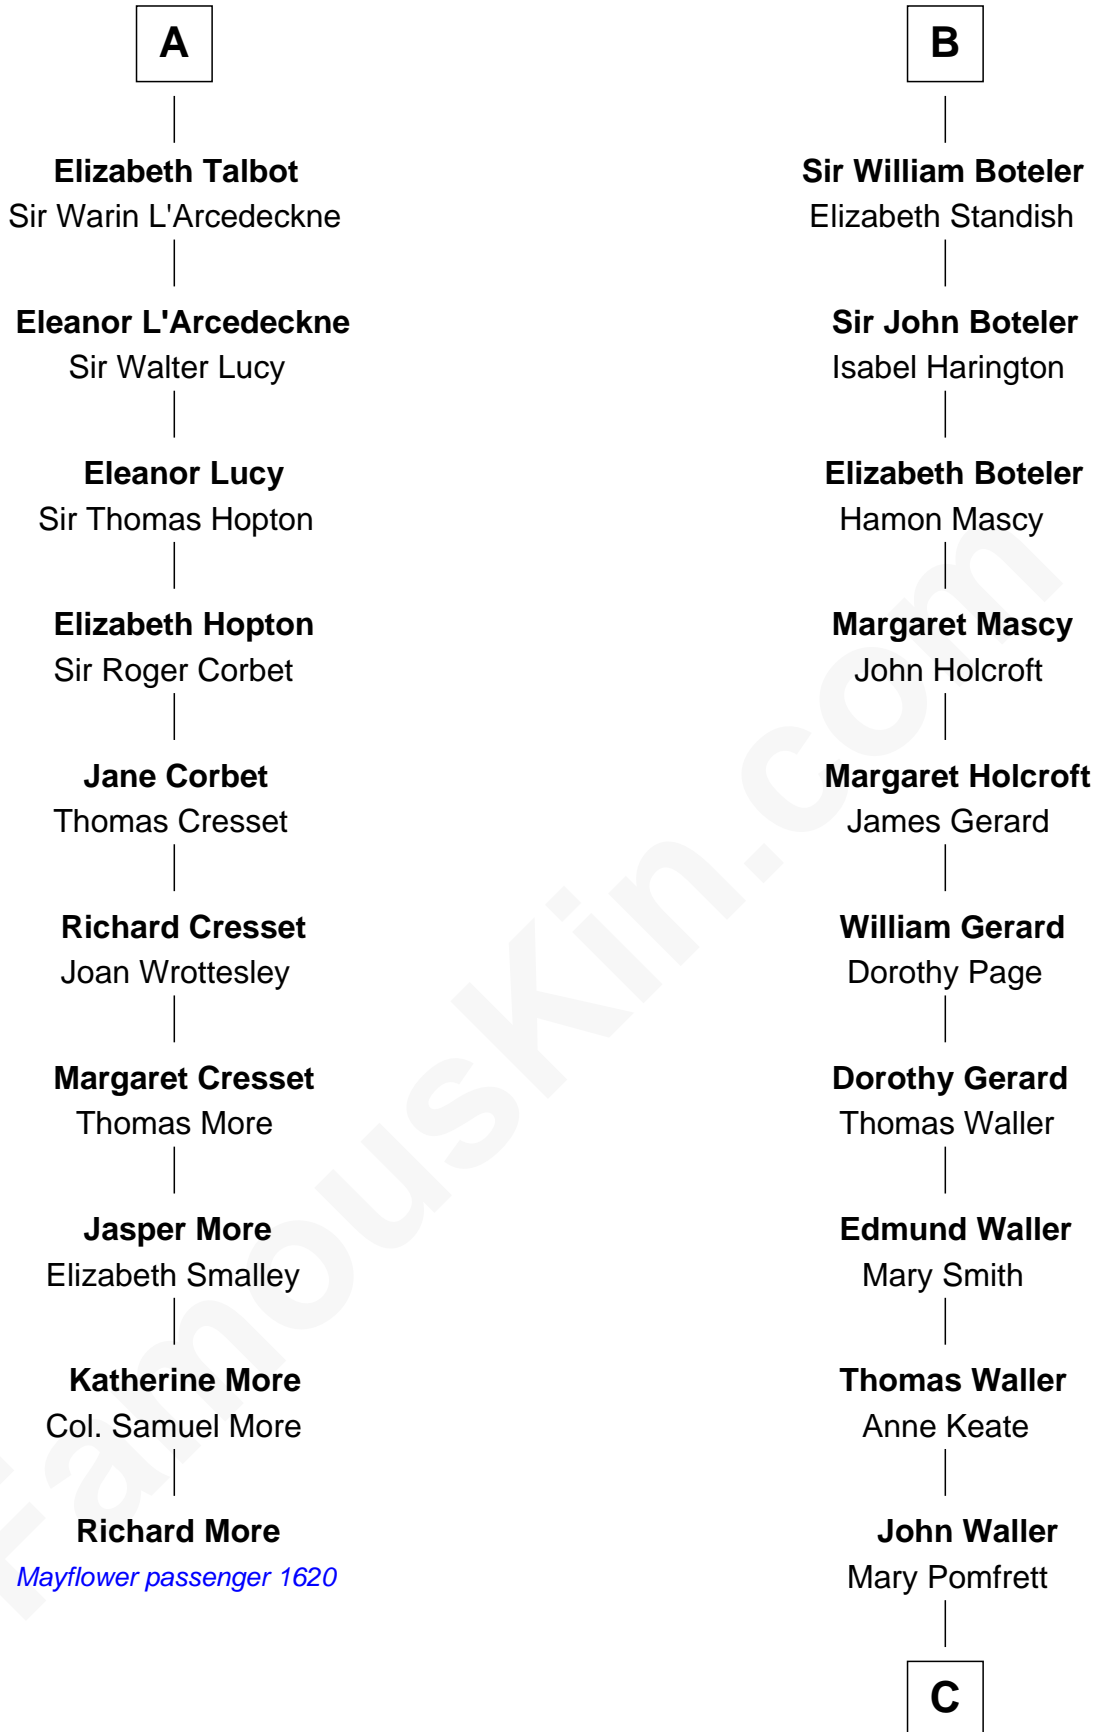

**MAYFLOWER**

# FamousKin.com Relationship Chart of Richard More

(c1614 - c1696) Mayflower passenger 1620

16th cousin 5 times removed of

## Capt. William Lewis Herndon

Captain of the ill fated S.S. Central America

**C**

**Mary Waller**

Edward Herndon

**Edward Herndon**

Elizabeth - - - - -

**Joseph Herndon**