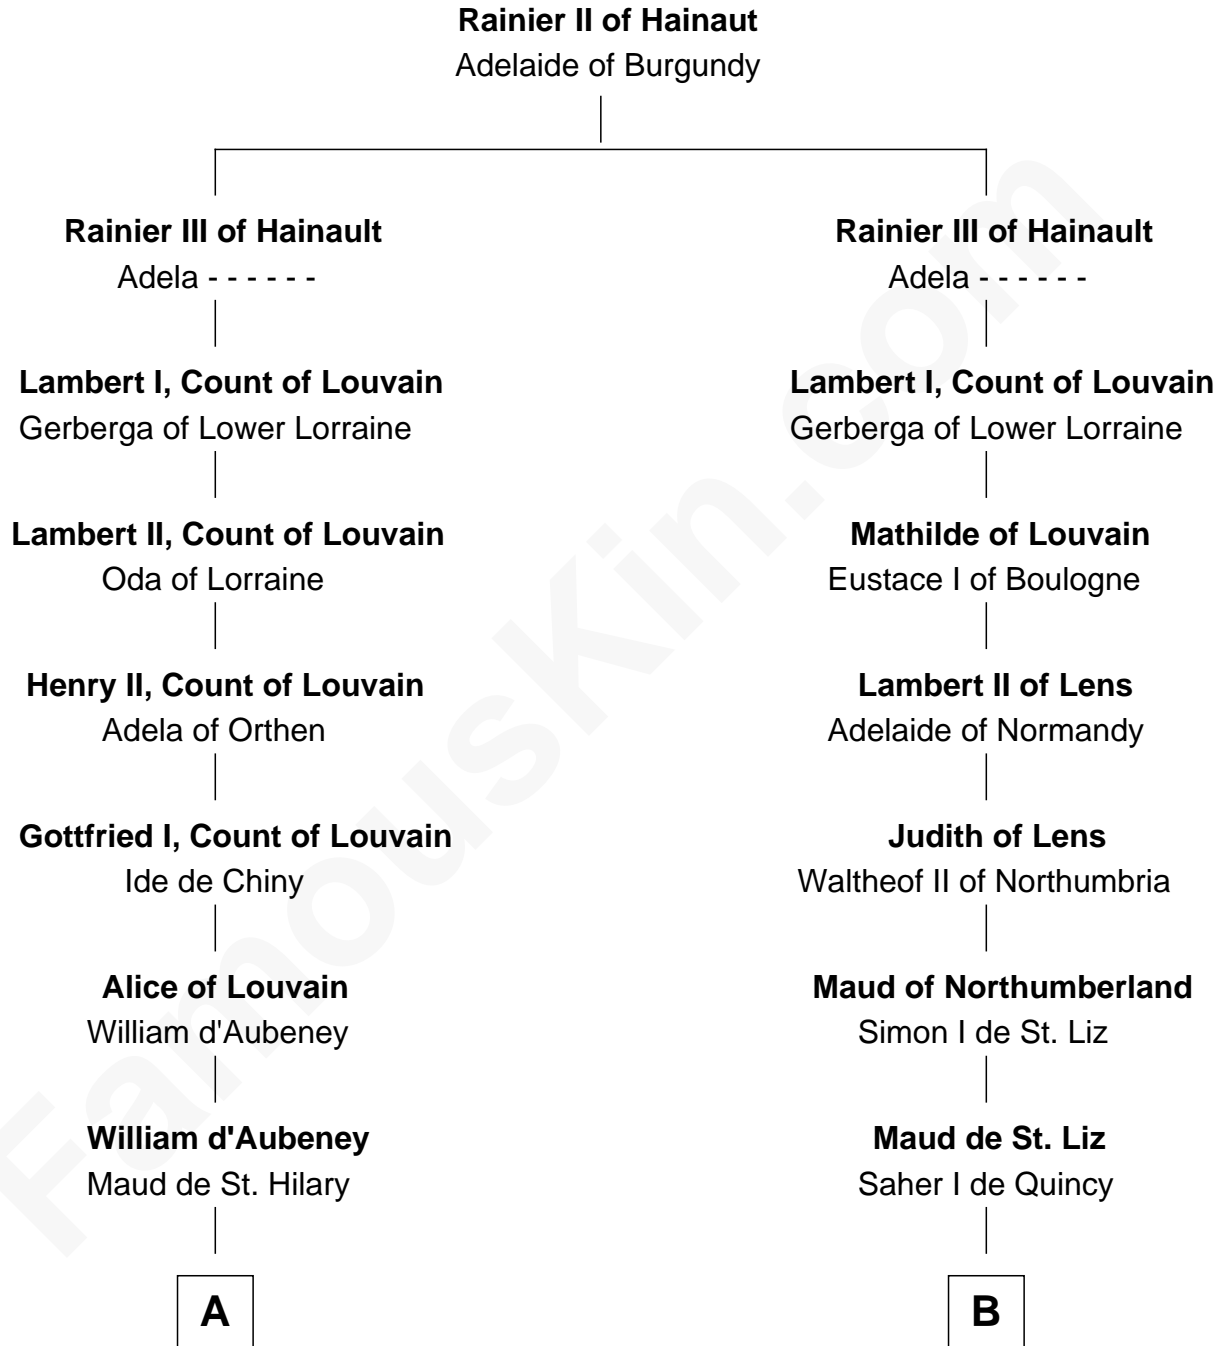

MAYFLOWER

FamousKin.com Relationship Chart of **Richard More**

(c1614 - c1696) *Mayflower passenger 1620*

20th cousin 1 time removed of

Gov. Thomas Dudley

(1576 - 1653) *Great Migration Immigrant 1630*

C

Margaret Cresset

Thomas More

Jasper More

Elizabeth Smalley

Katherine More

Col. Samuel More

Richard More

Mayflower passenger 1620

D

Sir Edward Sutton

Cecily Willoughby

Sir John Sutton

Cecily Grey

Sir Henry Dudley

----- Ashton

Probable

Roger Dudley

Susanna Thorne

Gov. Thomas Dudley

Great Migration Immigrant 1630