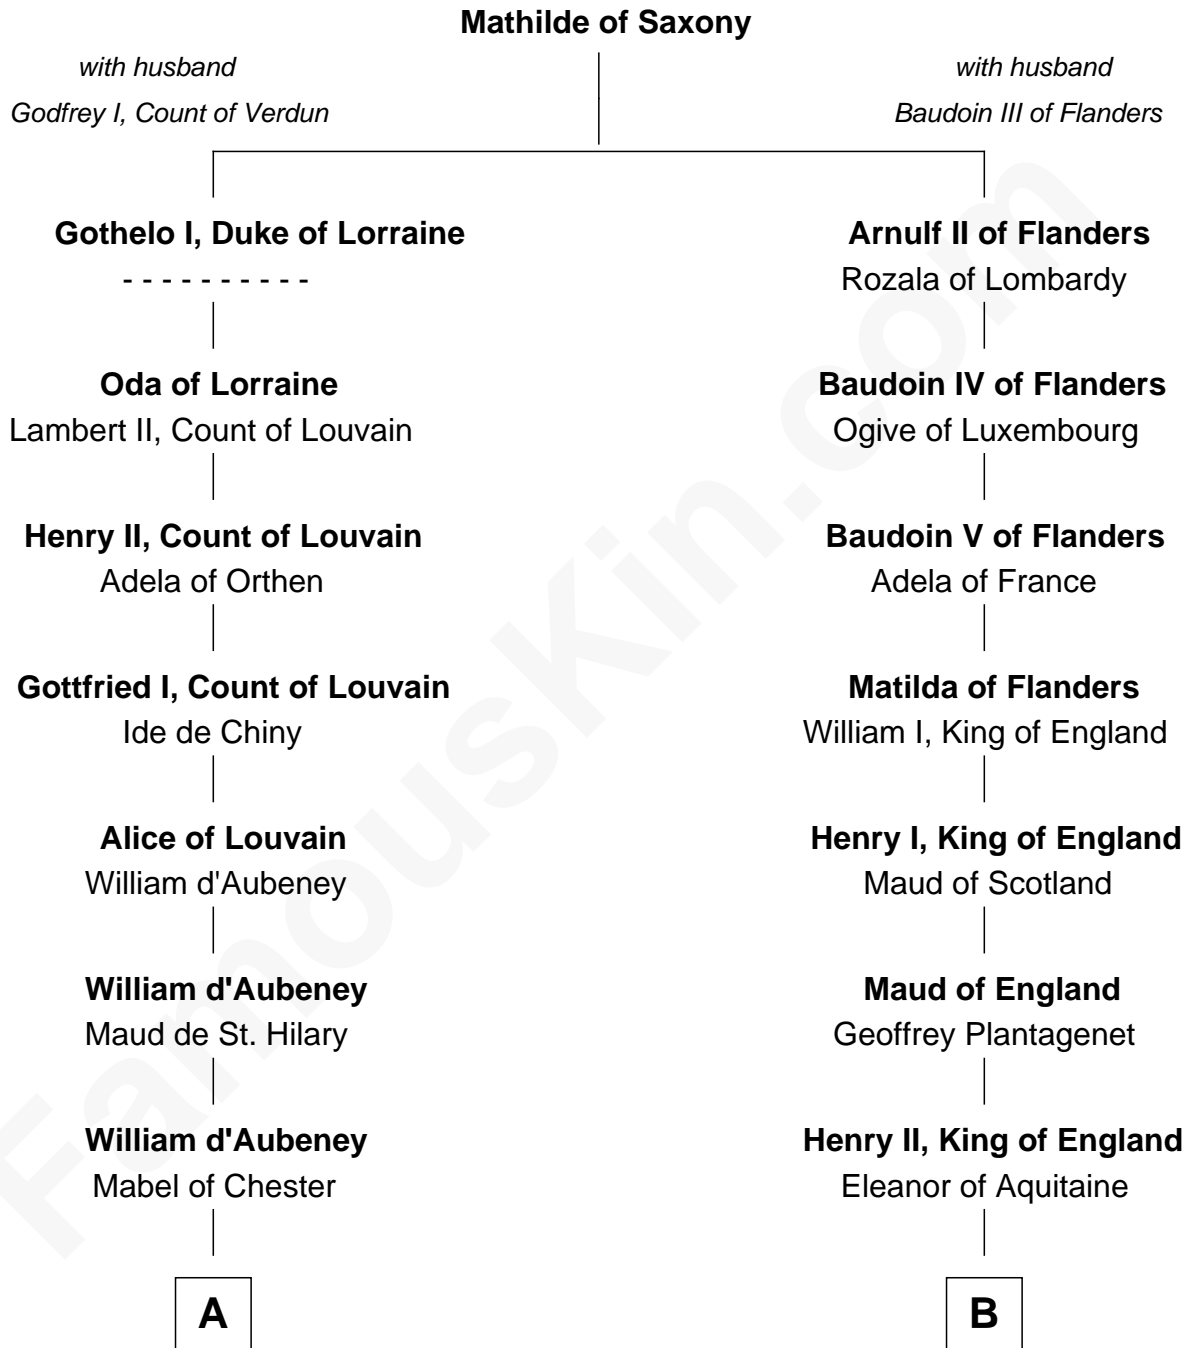

MAYFLOWER

FamousKin.com Relationship Chart of Richard More

(c1614 - c1696) Mayflower passenger 1620

19th cousin 1 time removed of

Gov. Thomas Dudley

(1576 - 1653) Great Migration Immigrant 1630

C

Jasper More
Elizabeth Smalley

Katherine More
Col. Samuel More

Richard More
Mayflower passenger 1620

D

Sir John Sutton
Cecily Grey

Sir Henry Dudley
----- Ashton

Probable

Roger Dudley
Susanna Thorne

Gov. Thomas Dudley
Great Migration Immigrant 1630