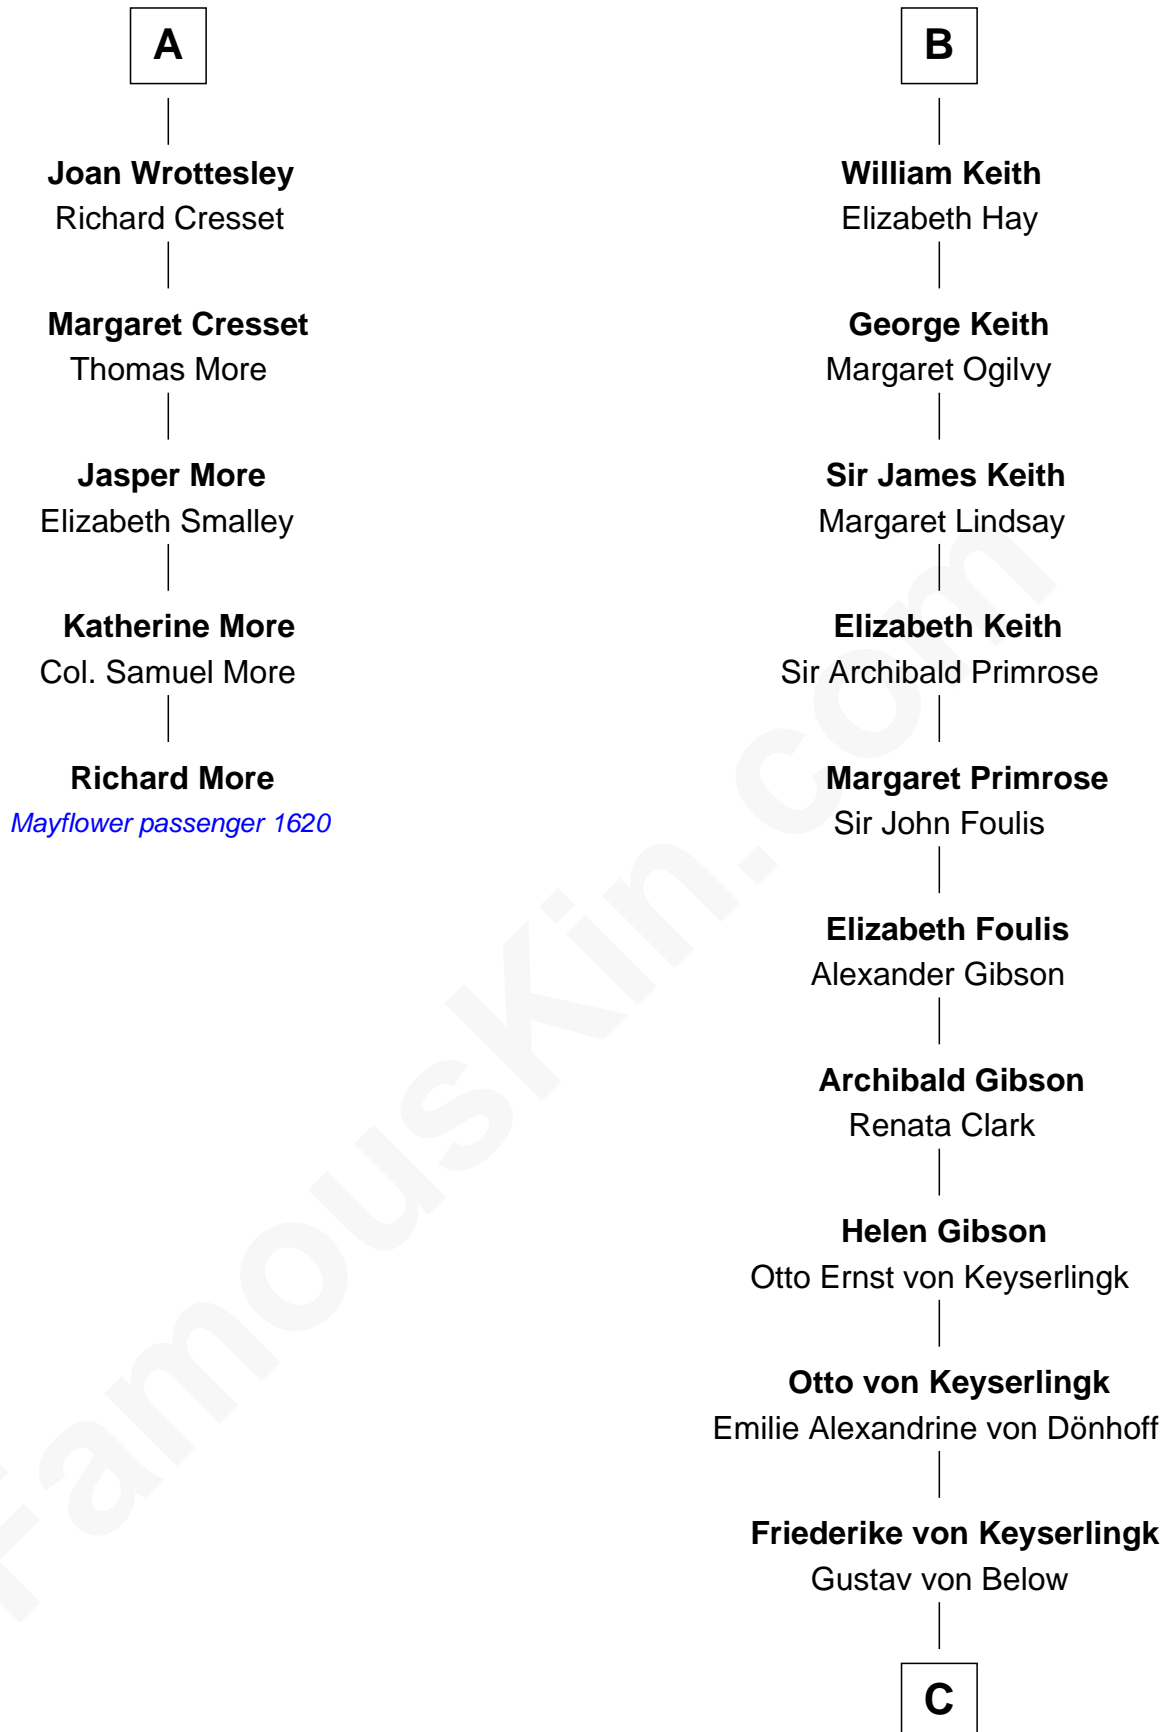

MAYFLOWER

FamousKin.com Relationship Chart of

Richard More

(c1614 - c1696) *Mayflower passenger 1620*

11th cousin 9 times removed of

Wernher von Braun

Rocket Scientist

Edward III, King of England

Philippa of Hainault

C

Karl Emil Gustav von Below

Eleonore Melitta Behrend

Marie Eleonore Dorothea von Below

Wernher von Quistorp

Emmy von Quistorp

Magnus von Braun