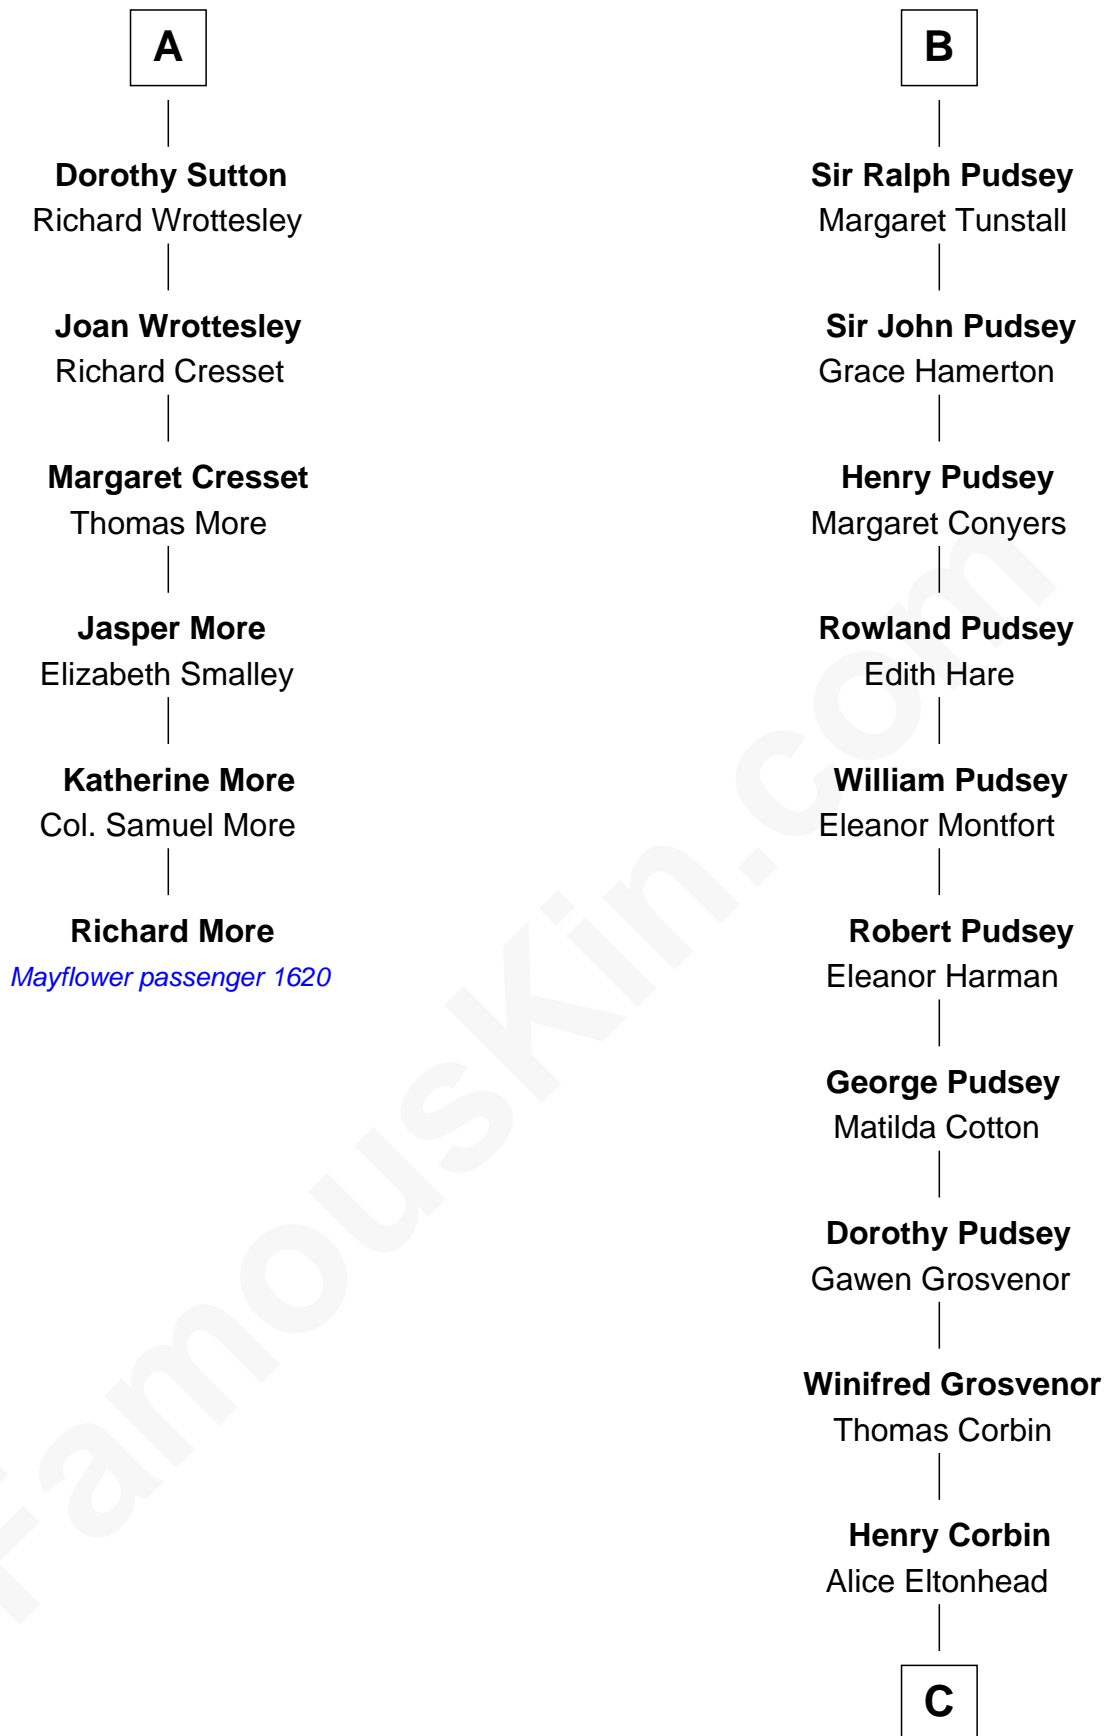

**MAYFLOWER**

# FamousKin.com Relationship Chart of

**Richard More**

(c1614 - c1696) *Mayflower passenger 1620*

12th cousin 7 times removed of

**Richard Henry Lee**

*Signer of the Declaration of Independence*

**Sir Richard FitzRoy**

Rose de Dover

**C**

—  
**Laetitia Corbin**

Richard Lee

—  
**Gov. Thomas Lee**

Hannah Ludwell

—  
**Richard Henry Lee**

*Signer of Declaration of Independence*