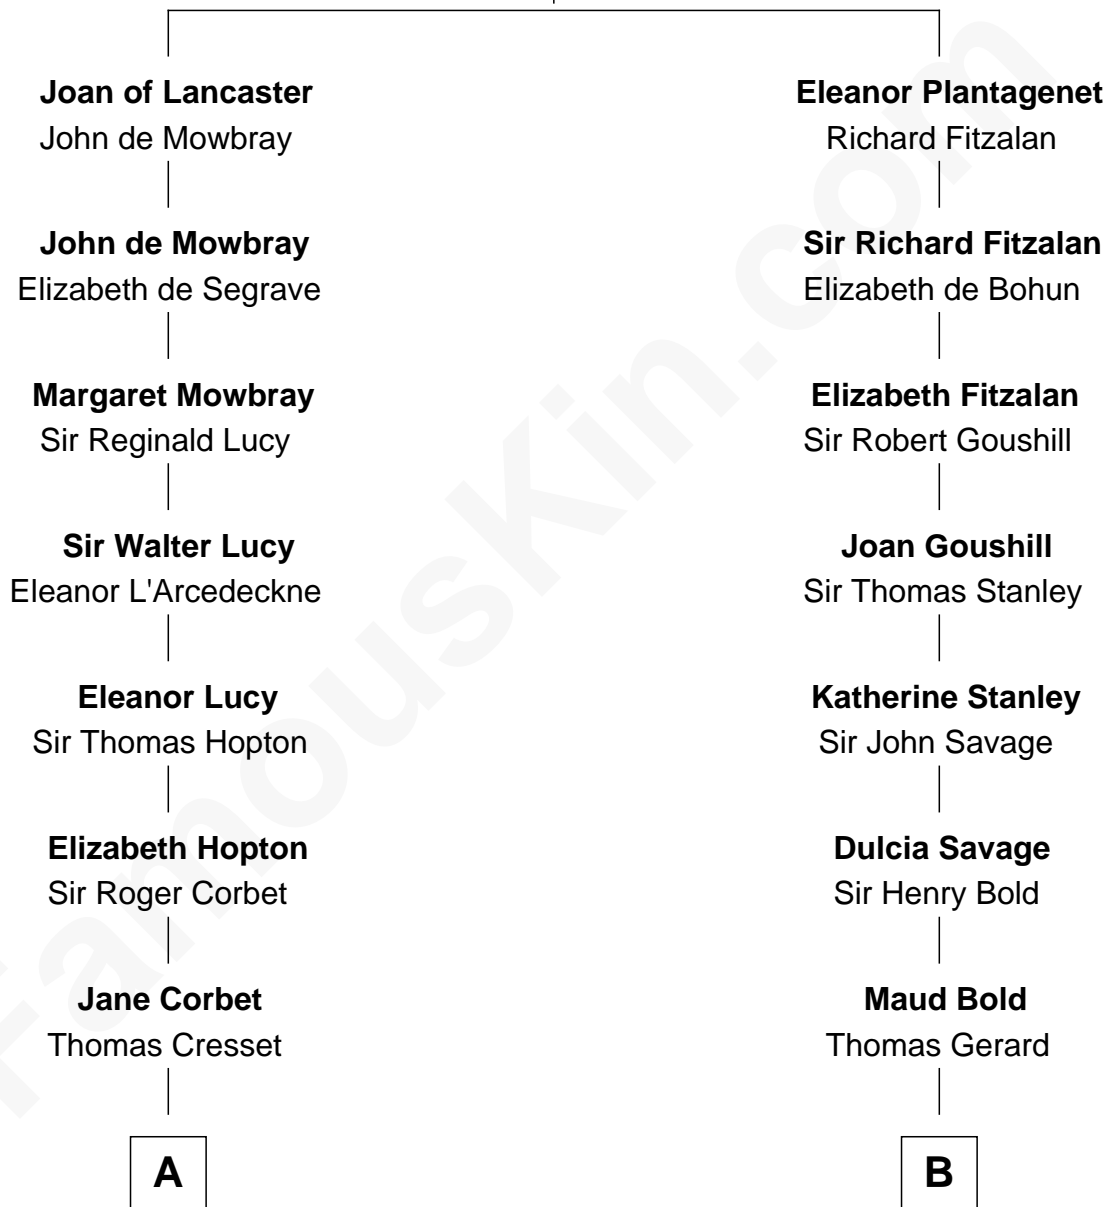

MAYFLOWER

FamousKin.com Relationship Chart of **Richard More**

(c1614 - c1696) *Mayflower passenger 1620*

11th cousin 2 times removed of

Richard Henry Lee

Signer of the Declaration of Independence

Henry Plantagenet
Maud de Chaworth

A

Richard Cresset

Joan Wrottesley

Margaret Cresset

Thomas More

Jasper More

Elizabeth Smalley

Katherine More