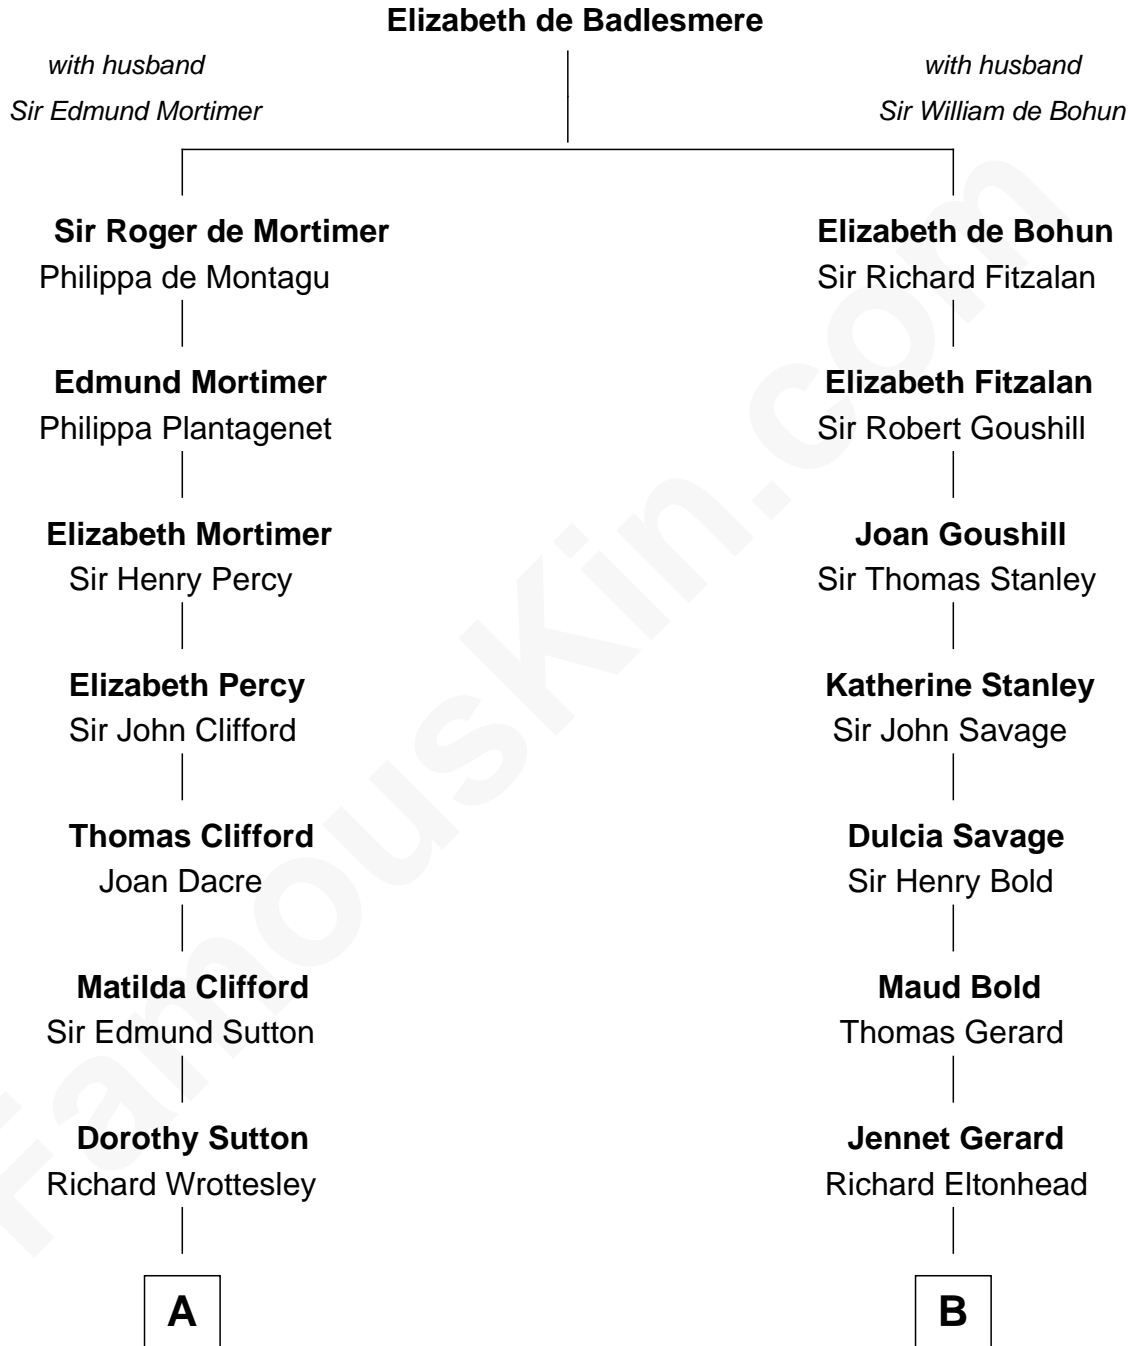

**MAYFLOWER**

# FamousKin.com Relationship Chart of **Richard More**

(c1614 - c1696) *Mayflower* passenger 1620

11th cousin 1 time removed of

**Richard Henry Lee**

*Signer of the Declaration of Independence*

**A**

**Joan Wrottesley**

Richard Cresset

**Margaret Cresset**

Thomas More

**Jasper More**

Elizabeth Smalley

**Katherine More**

Col. Samuel More

**Richard More**