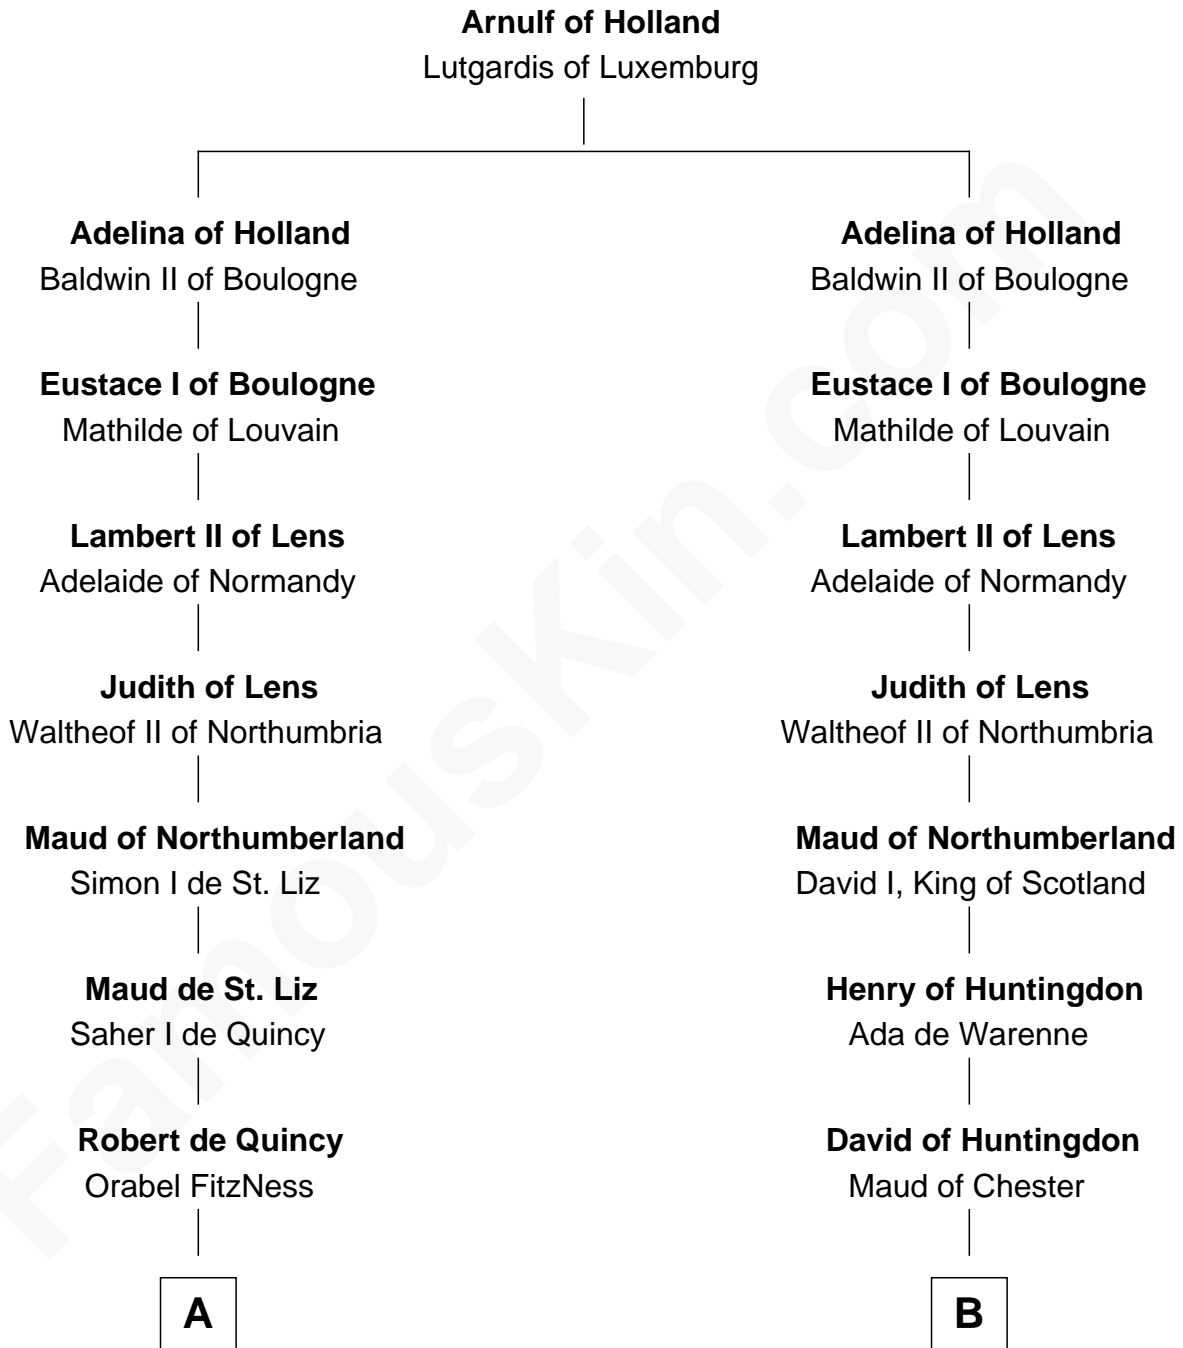

MAYFLOWER

FamousKin.com Relationship Chart of Richard More

(c1614 - c1696) Mayflower passenger 1620

17th cousin 4 times removed of

Anne Boleyn

2nd Wife of King Henry VIII

C

—
Joan Wrottesley

Richard Cresset

—
Margaret Cresset

Thomas More

—
Jasper More

Elizabeth Smalley

—
Katherine More

Col. Samuel More

—
Richard More

Mayflower passenger 1620