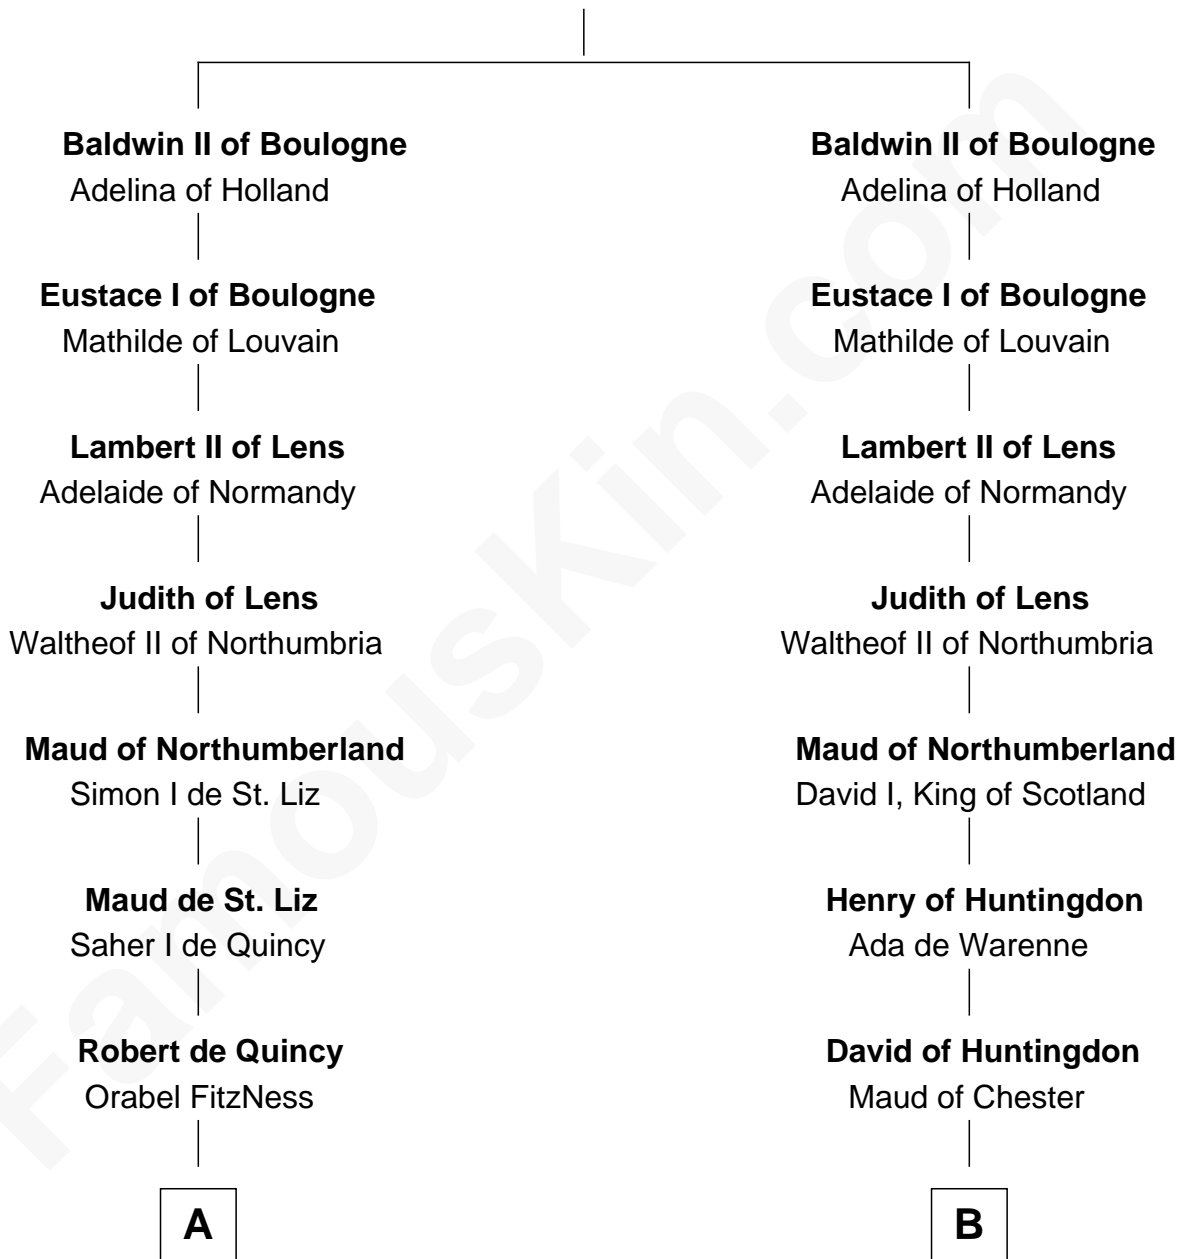

**MAYFLOWER**

# FamousKin.com Relationship Chart of Richard More

(c1614 - c1696) Mayflower passenger 1620

17th cousin 4 times removed of

**Anne Boleyn**

2nd Wife of King Henry VIII

**Arnulf III of Boulogne**

**C**

—  
**Joan Wrottesley**

Richard Cresset

—  
**Margaret Cresset**

Thomas More

—  
**Jasper More**

Elizabeth Smalley

—  
**Katherine More**

Col. Samuel More

—  
**Richard More**

*Mayflower passenger 1620*

FamousKin.com