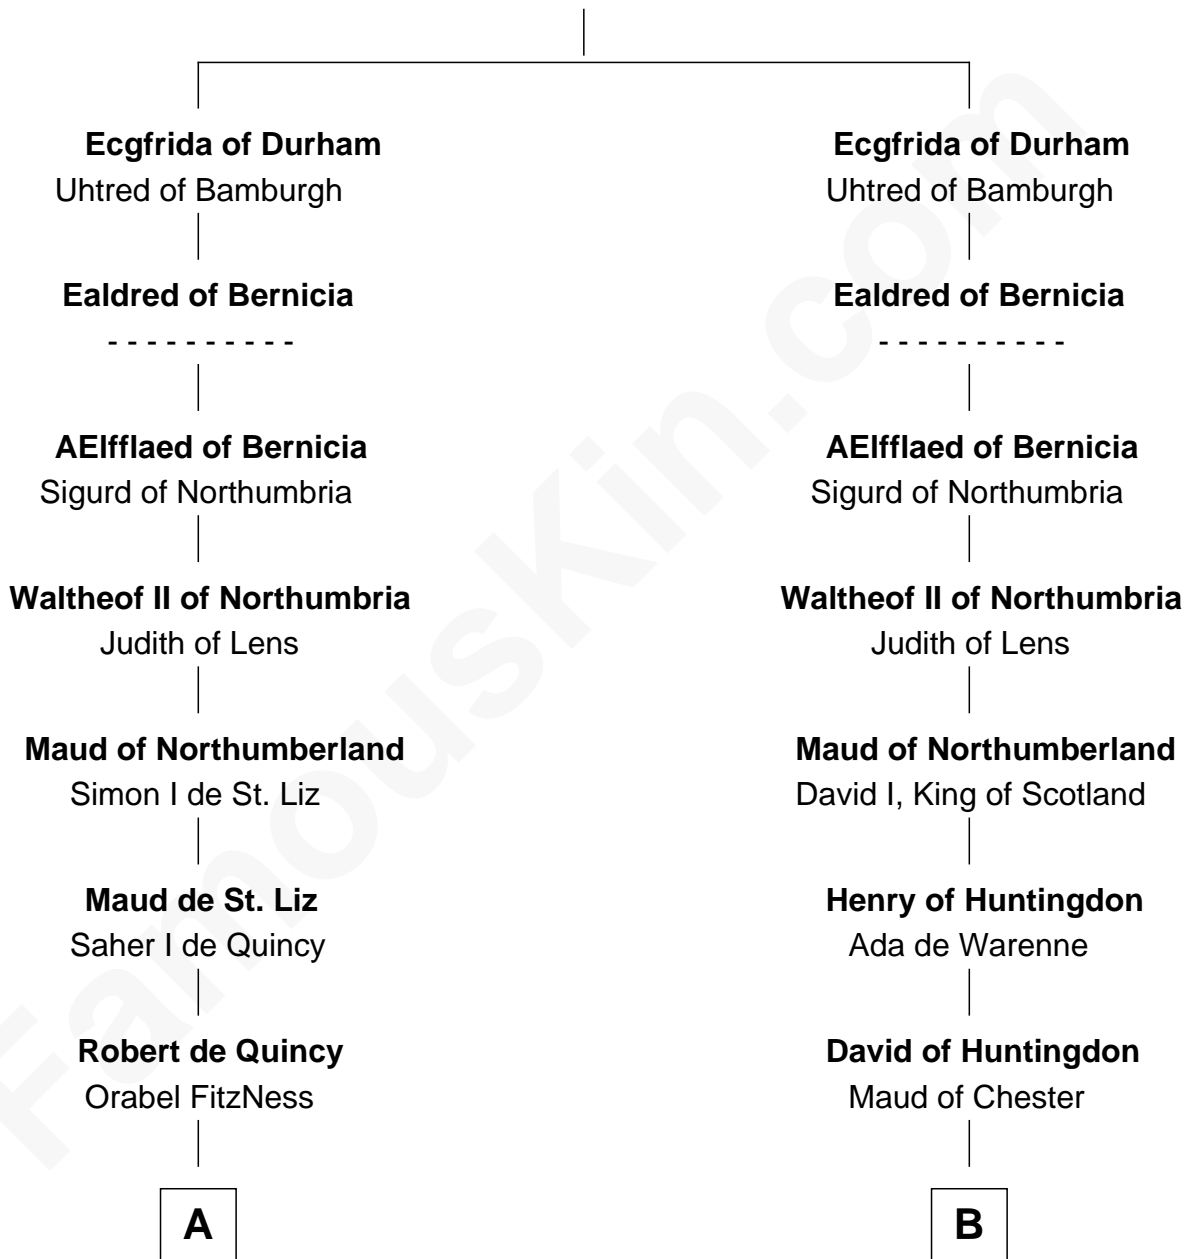

MAYFLOWER

FamousKin.com Relationship Chart of

Richard More

(c1614 - c1696) *Mayflower passenger 1620*

17th cousin 4 times removed of

Anne Boleyn

2nd Wife of King Henry VIII

Aldhun of Durham

C

—
Joan Wrottesley

Richard Cresset

—
Margaret Cresset

Thomas More

—
Jasper More

Elizabeth Smalley

—
Katherine More

Col. Samuel More

—
Richard More

Mayflower passenger 1620