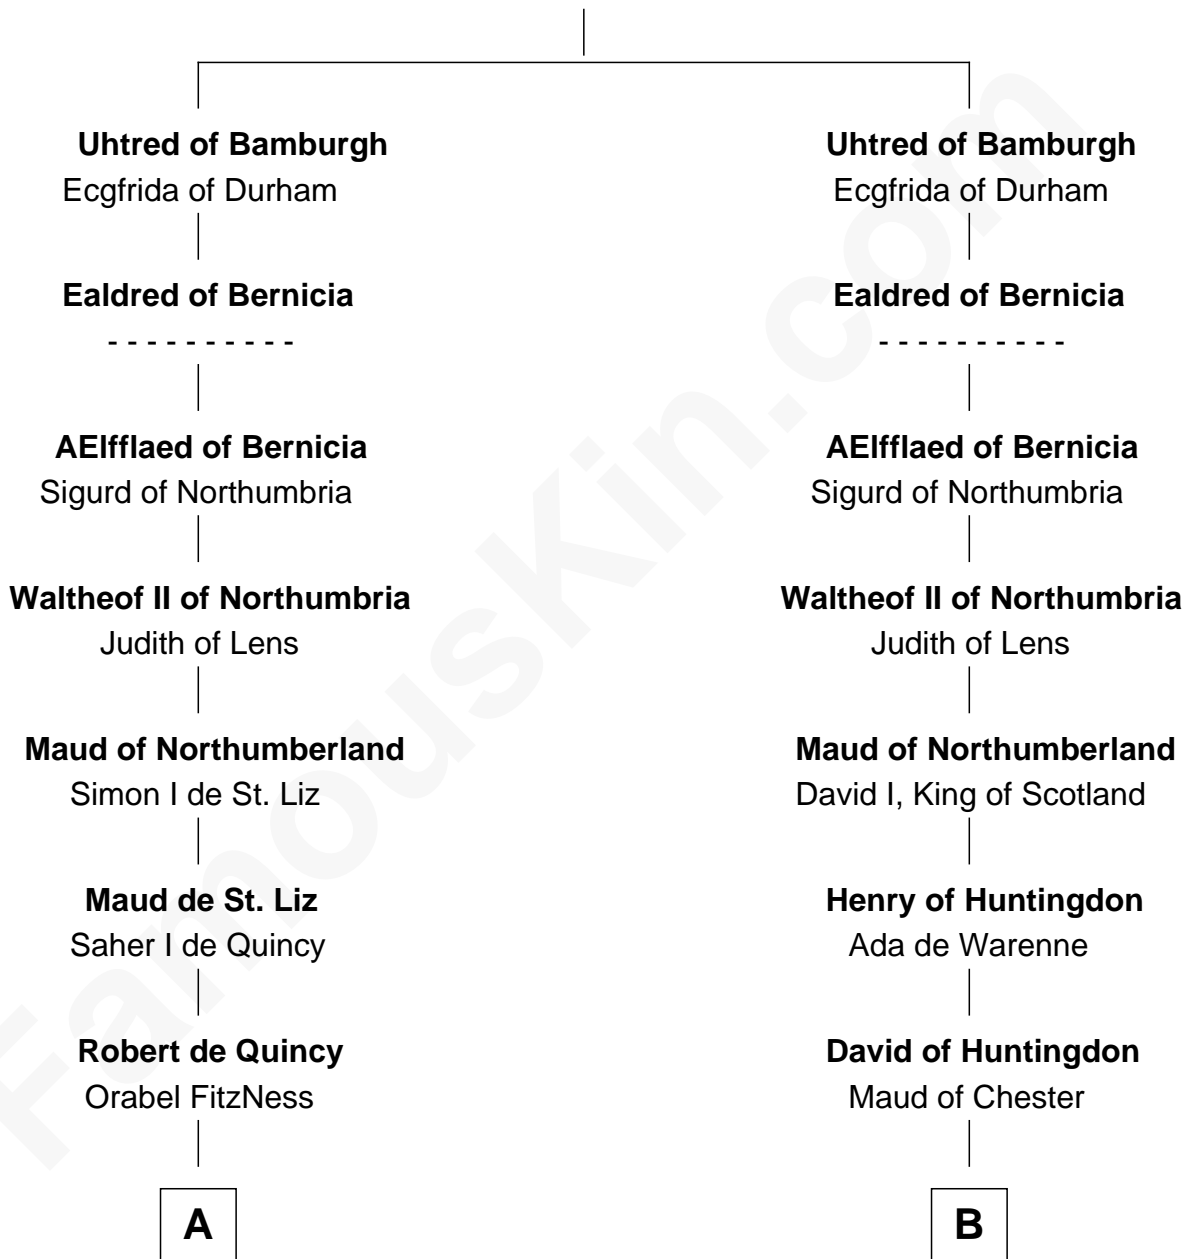

MAYFLOWER

FamousKin.com Relationship Chart of

Richard More

(c1614 - c1696) Mayflower passenger 1620

17th cousin 4 times removed of

Anne Boleyn

2nd Wife of King Henry VIII

Waltheof of Bamburgh

C

—
Joan Wrottesley

Richard Cresset

—
Margaret Cresset

Thomas More

—
Jasper More

Elizabeth Smalley

—
Katherine More

Col. Samuel More

—
Richard More

Mayflower passenger 1620

FamousKin.com