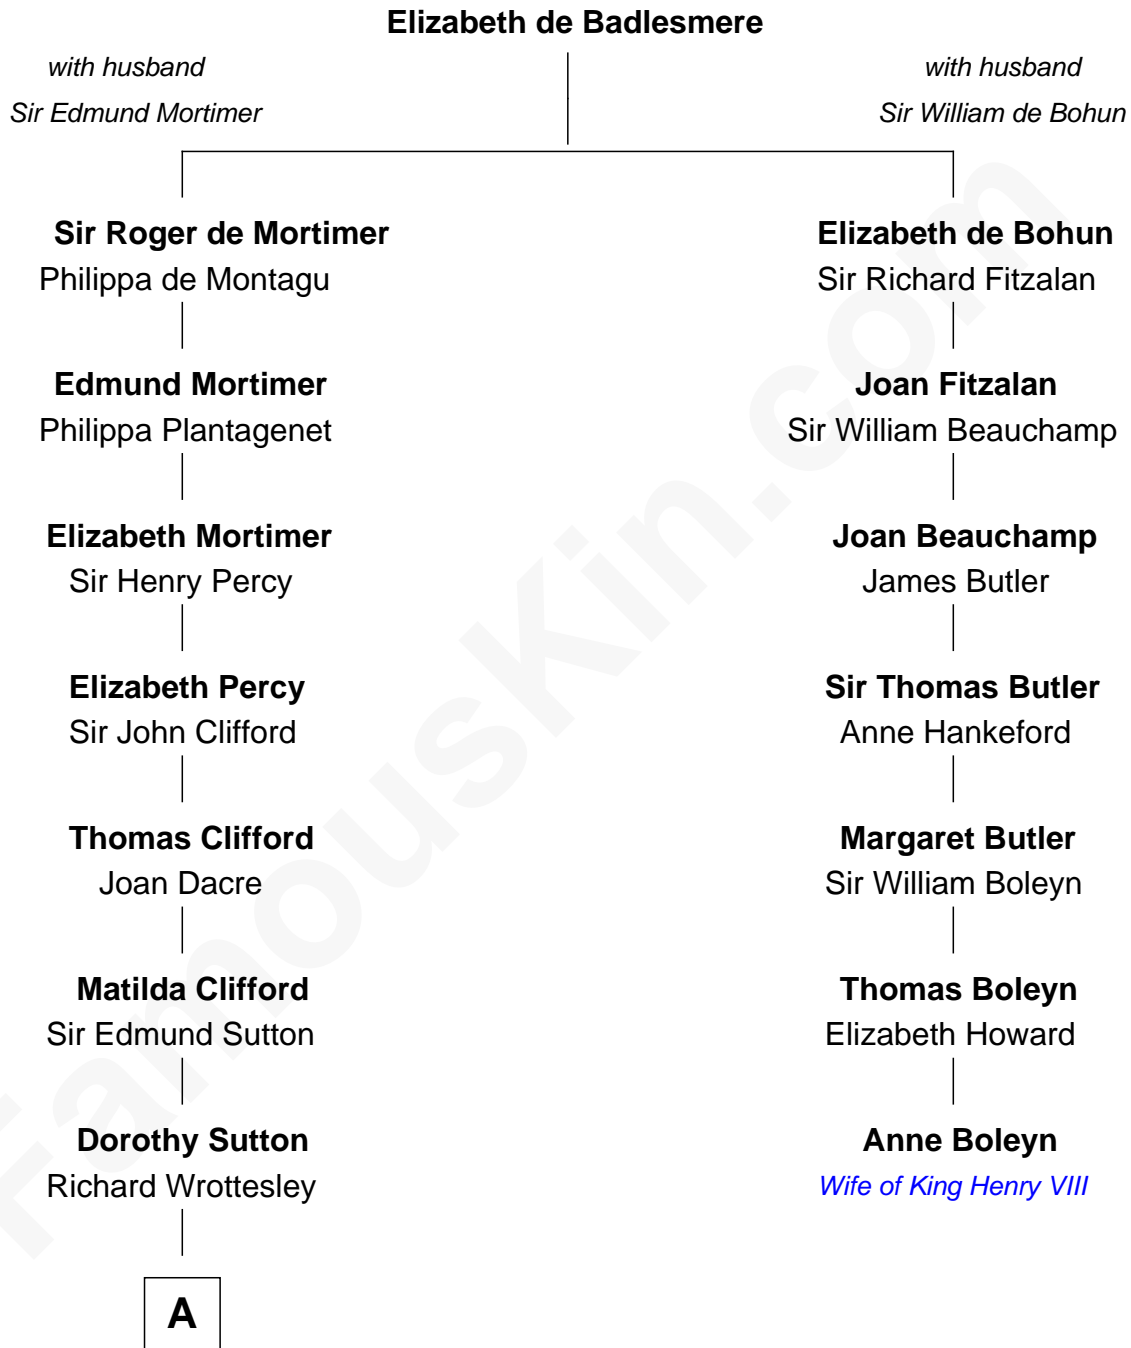

**MAYFLOWER**

# FamousKin.com Relationship Chart of **Richard More**

*(c1614 - c1696) Mayflower passenger 1620*

**6th cousin 5 times removed of**

**Anne Boleyn**

*2nd Wife of King Henry VIII*

**A**

—  
**Joan Wrottesley**

Richard Cresset

—  
**Margaret Cresset**

Thomas More

—  
**Jasper More**

Elizabeth Smalley

—  
**Katherine More**

Col. Samuel More

—  
**Richard More**

*Mayflower passenger 1620*