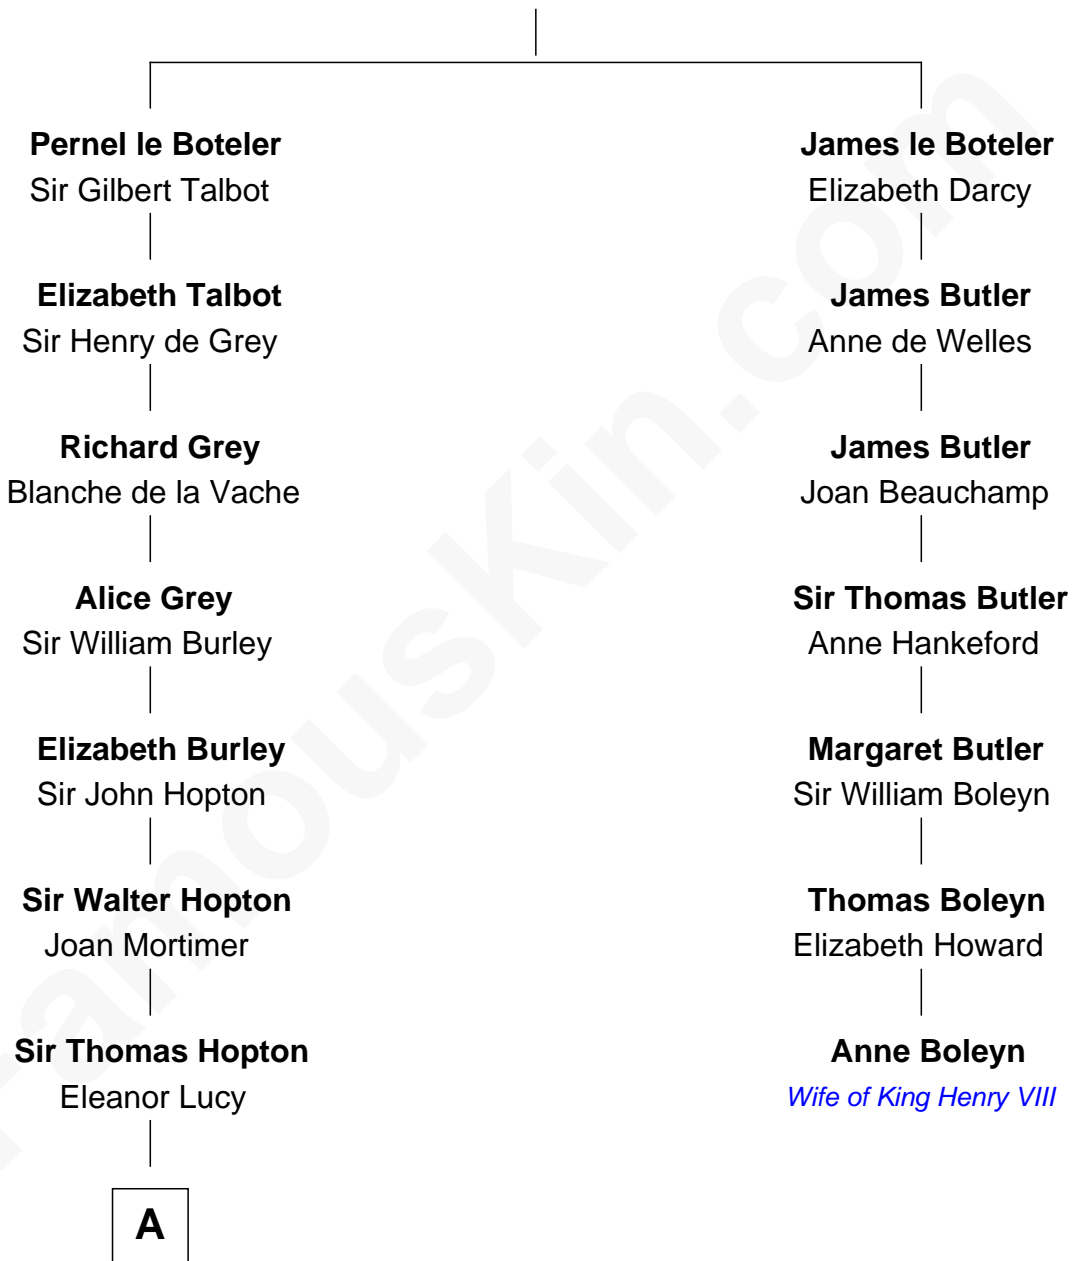

MAYFLOWER

FamousKin.com Relationship Chart of

Richard More

(c1614 - c1696) *Mayflower passenger 1620*

6th cousin 7 times removed of

Anne Boleyn

2nd Wife of King Henry VIII

Sir James le Boteler

Eleanor de Bohun

A

—
Elizabeth Hopton

Sir Roger Corbet

—
Jane Corbet

Thomas Cresset

—
Richard Cresset

Joan Wrottesley

—
Margaret Cresset

Thomas More

—
Jasper More

Elizabeth Smalley

—
Katherine More

Col. Samuel More

—
Richard More

Mayflower passenger 1620