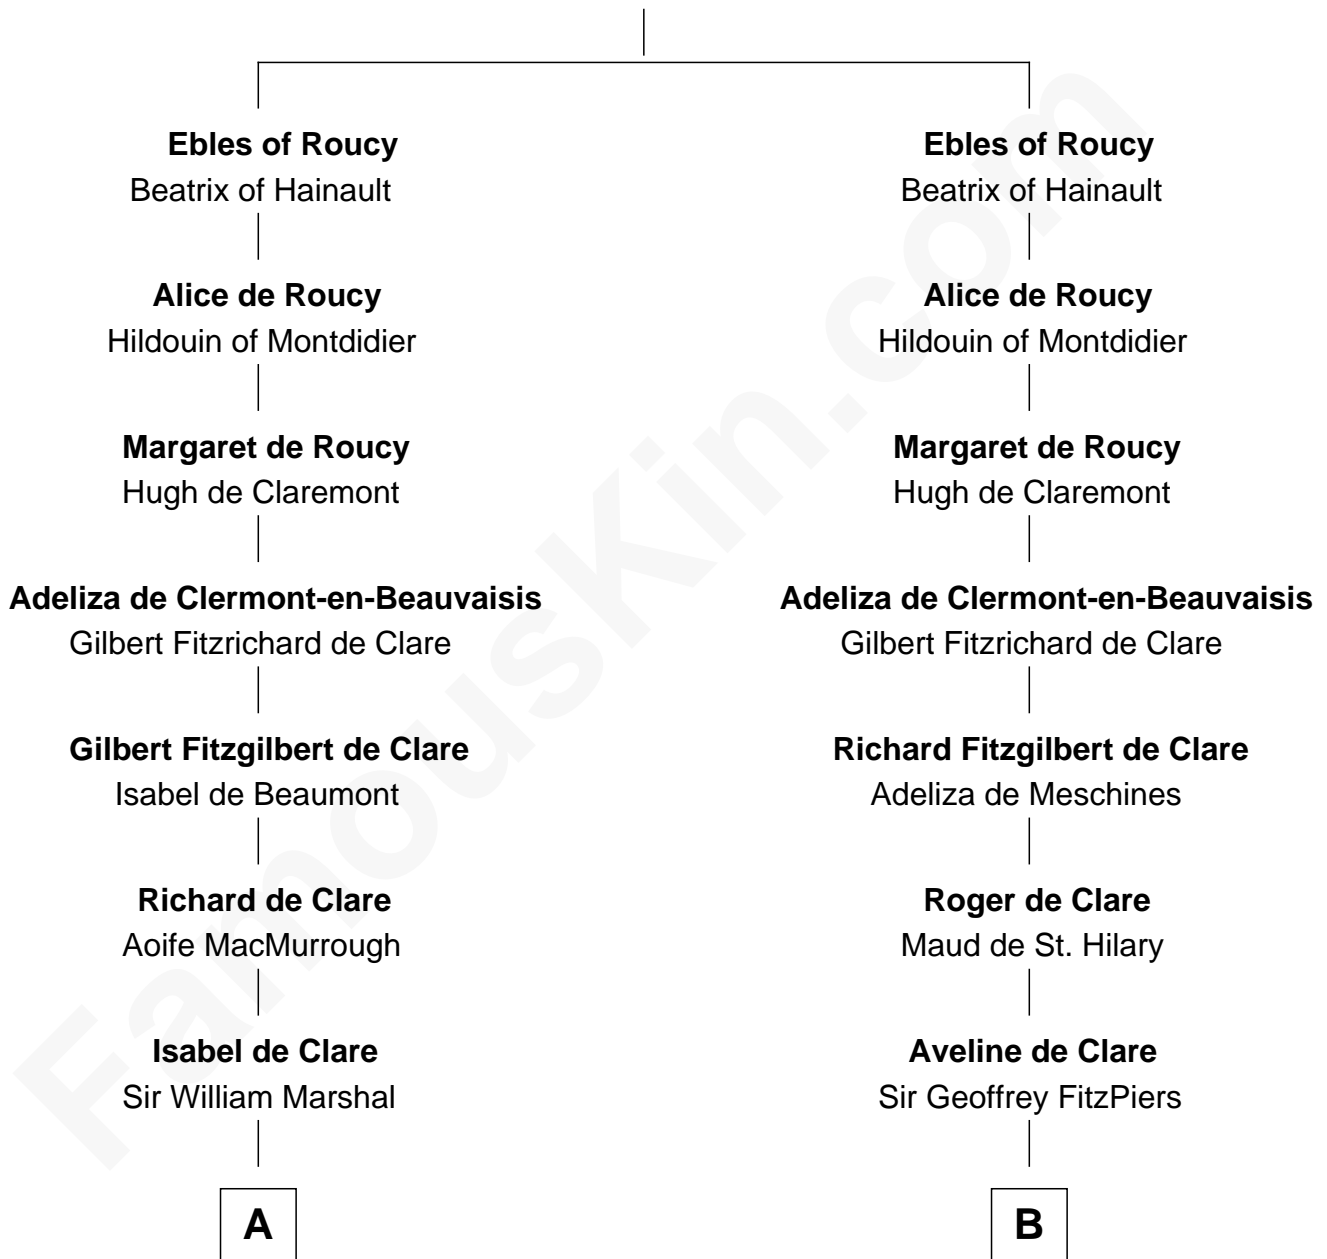

MAYFLOWER

FamousKin.com Relationship Chart of

Richard More

(c1614 - c1696) *Mayflower passenger 1620*

17th cousin 3 times removed of

King Henry VIII

King of England

Giselbert de Roucy

C

—
Margaret Cresset

Thomas More

—
Jasper More

Elizabeth Smalley

—
Katherine More

Col. Samuel More

—
Richard More

Mayflower passenger 1620