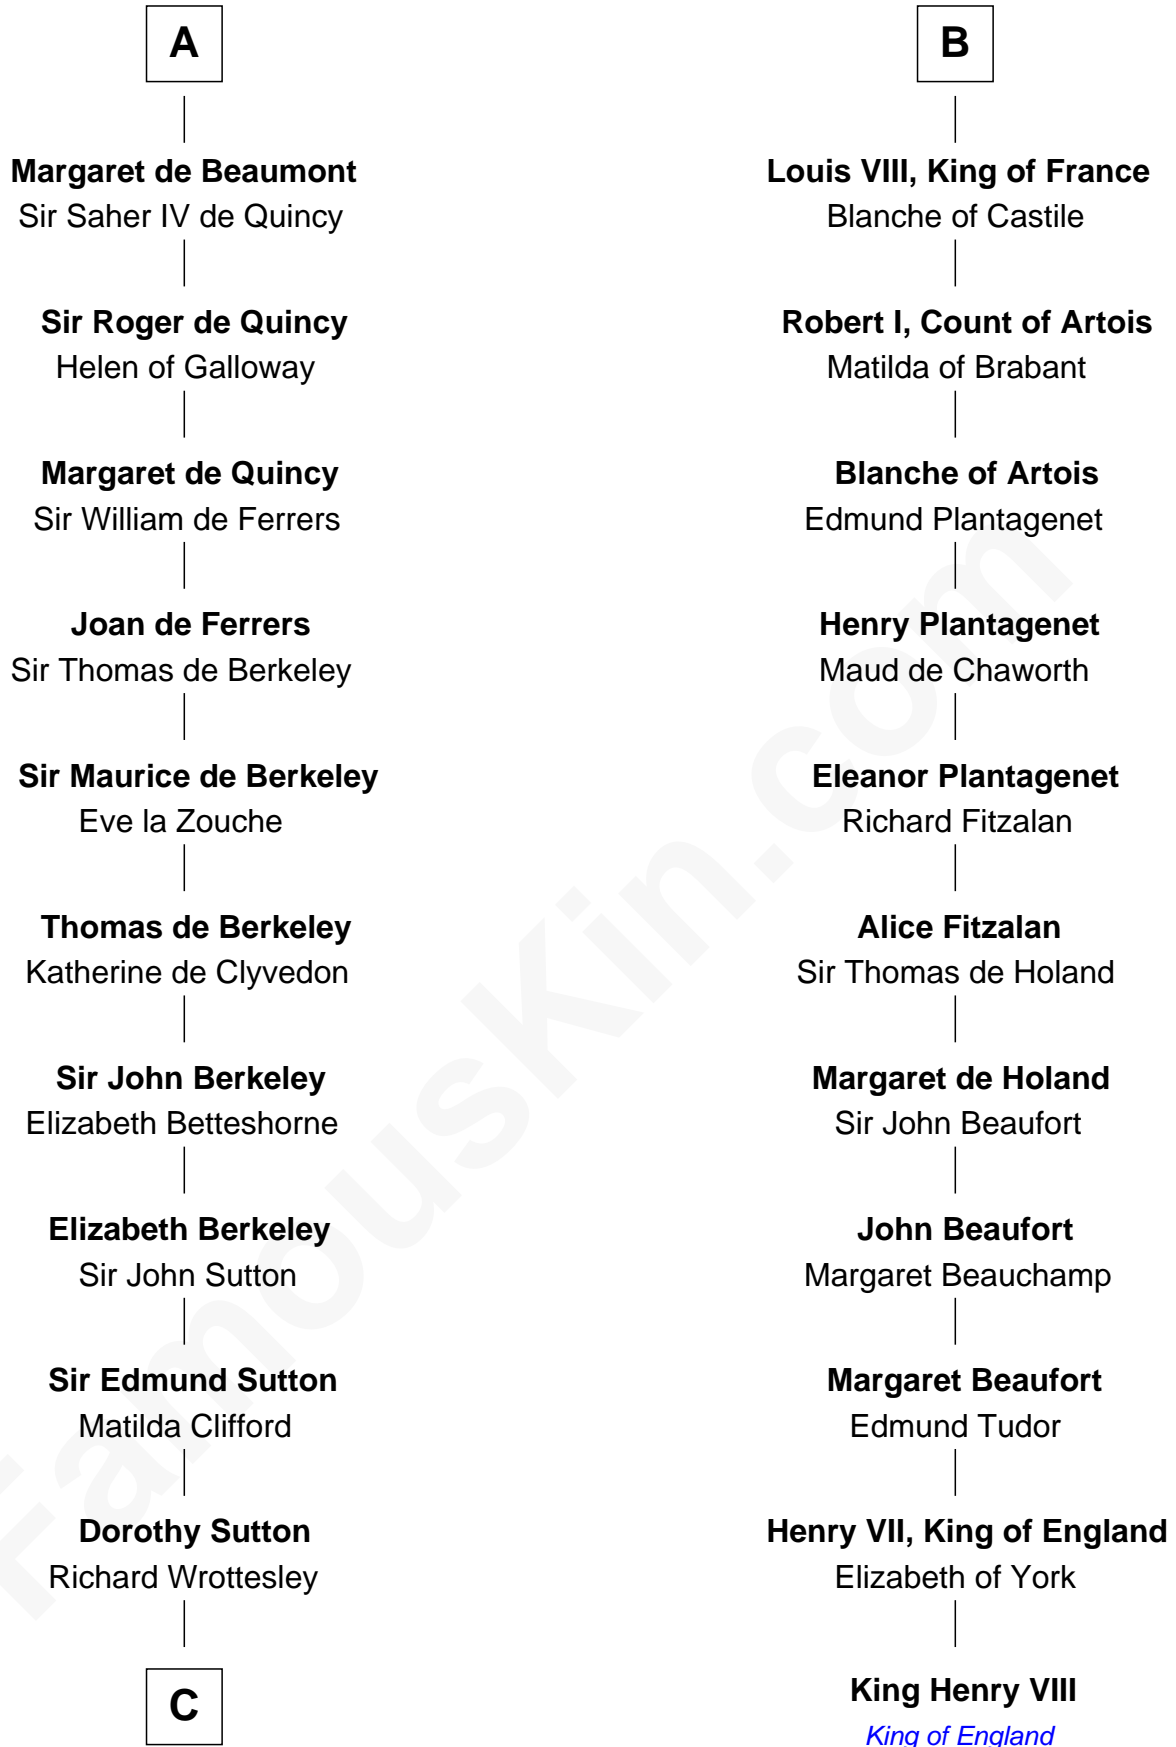

MAYFLOWER

FamousKin.com Relationship Chart of

Richard More

(c1614 - c1696) *Mayflower passenger 1620*

17th cousin 4 times removed of

King Henry VIII

King of England

C

—
Joan Wrottesley

Richard Cresset

—
Margaret Cresset

Thomas More

—
Jasper More

Elizabeth Smalley

—
Katherine More

Col. Samuel More

—
Richard More

Mayflower passenger 1620