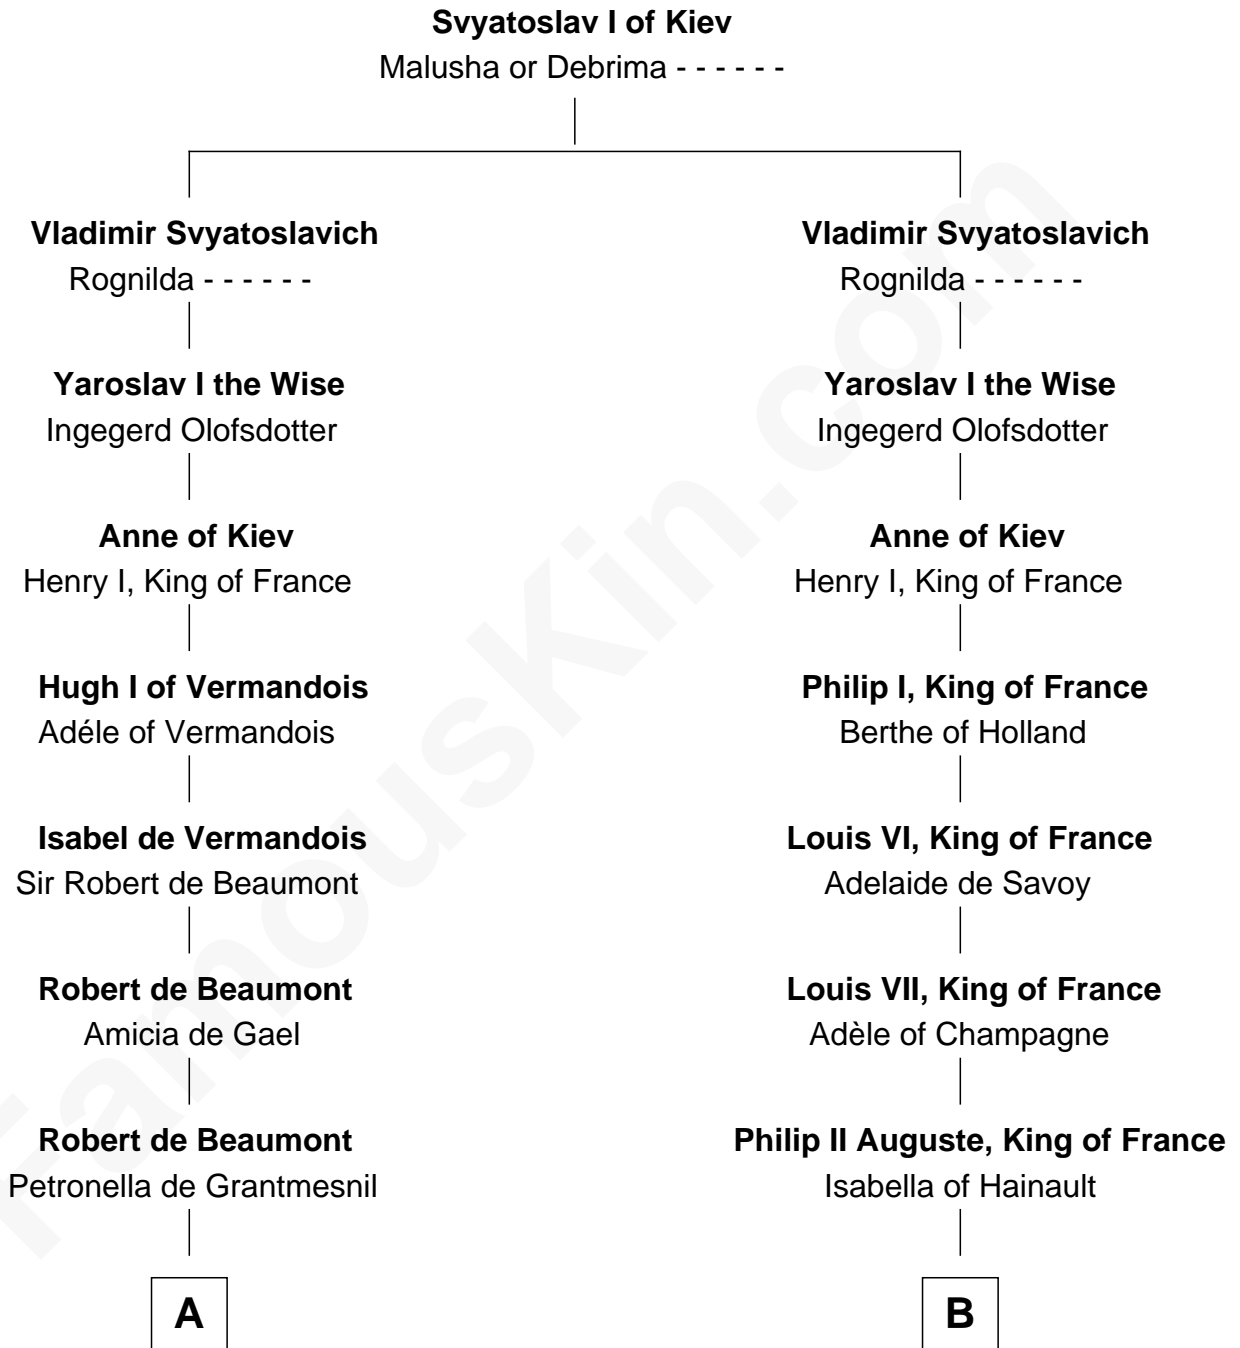

MAYFLOWER

FamousKin.com Relationship Chart of

Richard More

(c1614 - c1696) *Mayflower passenger 1620*

17th cousin 4 times removed of

King Henry VIII

King of England

C

—
Joan Wrottesley

Richard Cresset

—
Margaret Cresset

Thomas More

—
Jasper More

Elizabeth Smalley

—
Katherine More

Col. Samuel More

—
Richard More

Mayflower passenger 1620