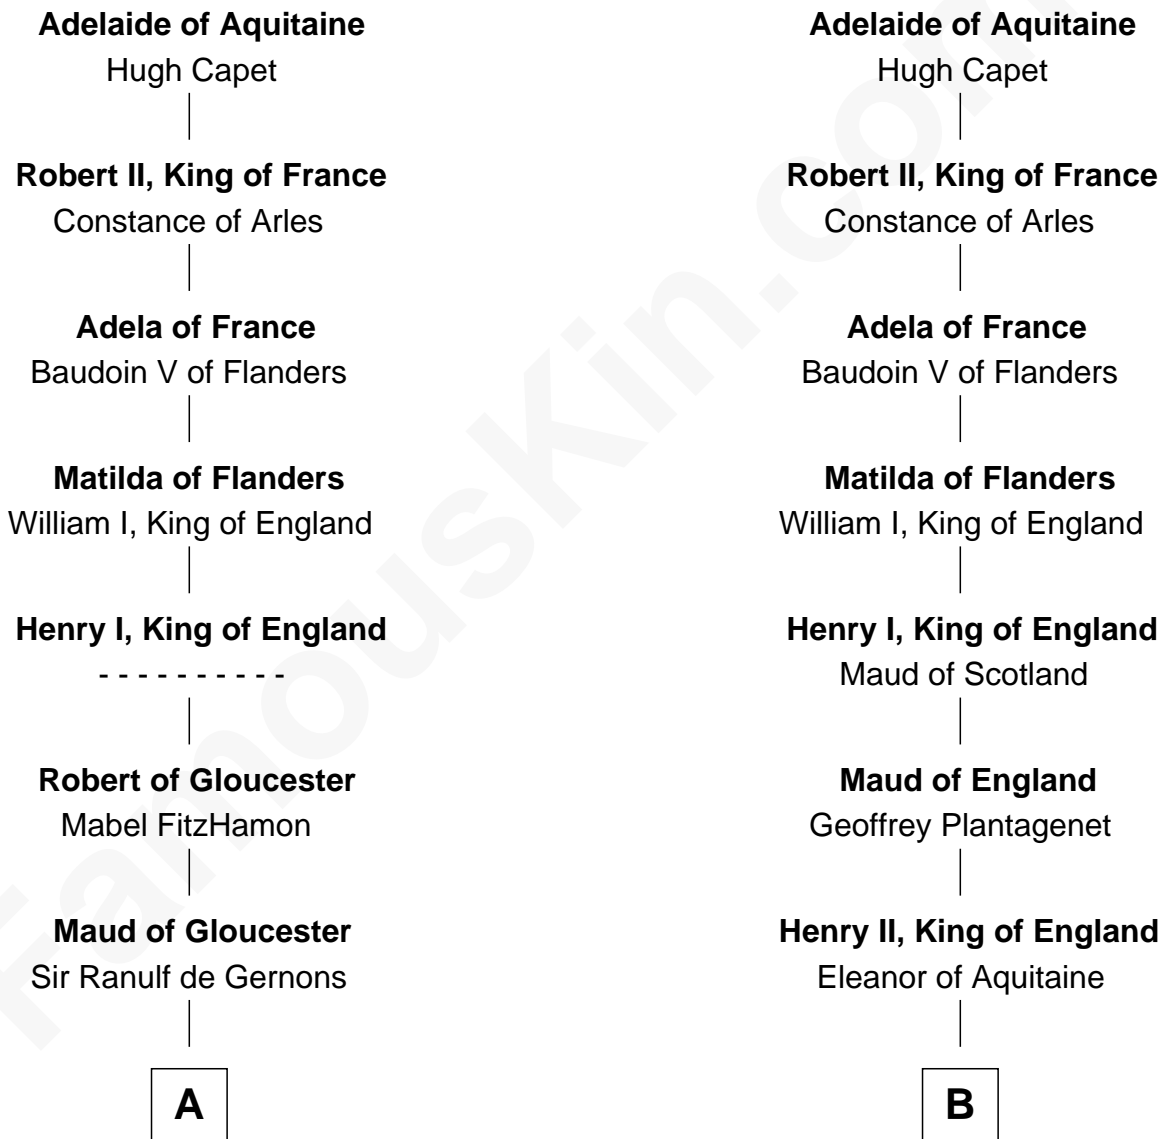

MAYFLOWER

FamousKin.com Relationship Chart of

Richard More

(c1614 - c1696) *Mayflower passenger 1620*

17th cousin 4 times removed of

King Henry VIII

King of England

William III of Aquitaine

Adele of Normandy

C

Richard Cresset

Joan Wrottesley

Margaret Cresset

Thomas More

Jasper More

Elizabeth Smalley