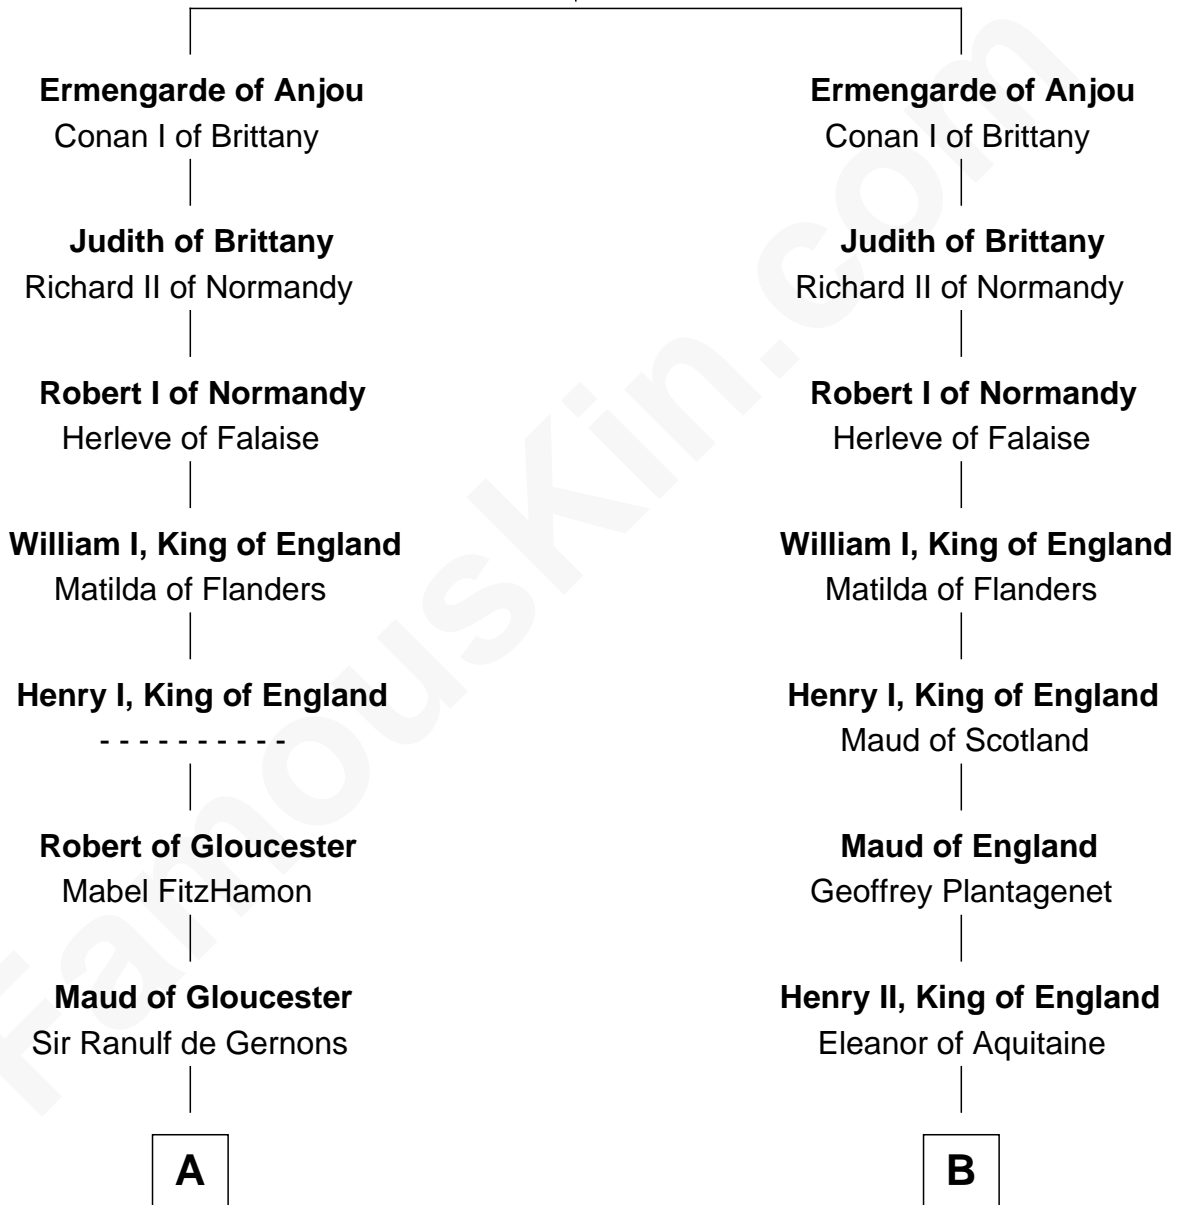

**MAYFLOWER**

# FamousKin.com Relationship Chart of

**Richard More**

(c1614 - c1696) *Mayflower passenger 1620*

17th cousin 4 times removed of

**King Henry VIII**

*King of England*

**Geoffroi I Grisegonelle**

Adele of Troyes

**C**

**Richard Cresset**

Joan Wrottesley

**Margaret Cresset**

Thomas More

**Jasper More**

Elizabeth Smalley

**Katherine More**

Col. Samuel More

**Richard More**

*Mayflower passenger 1620*

FamousKin.com