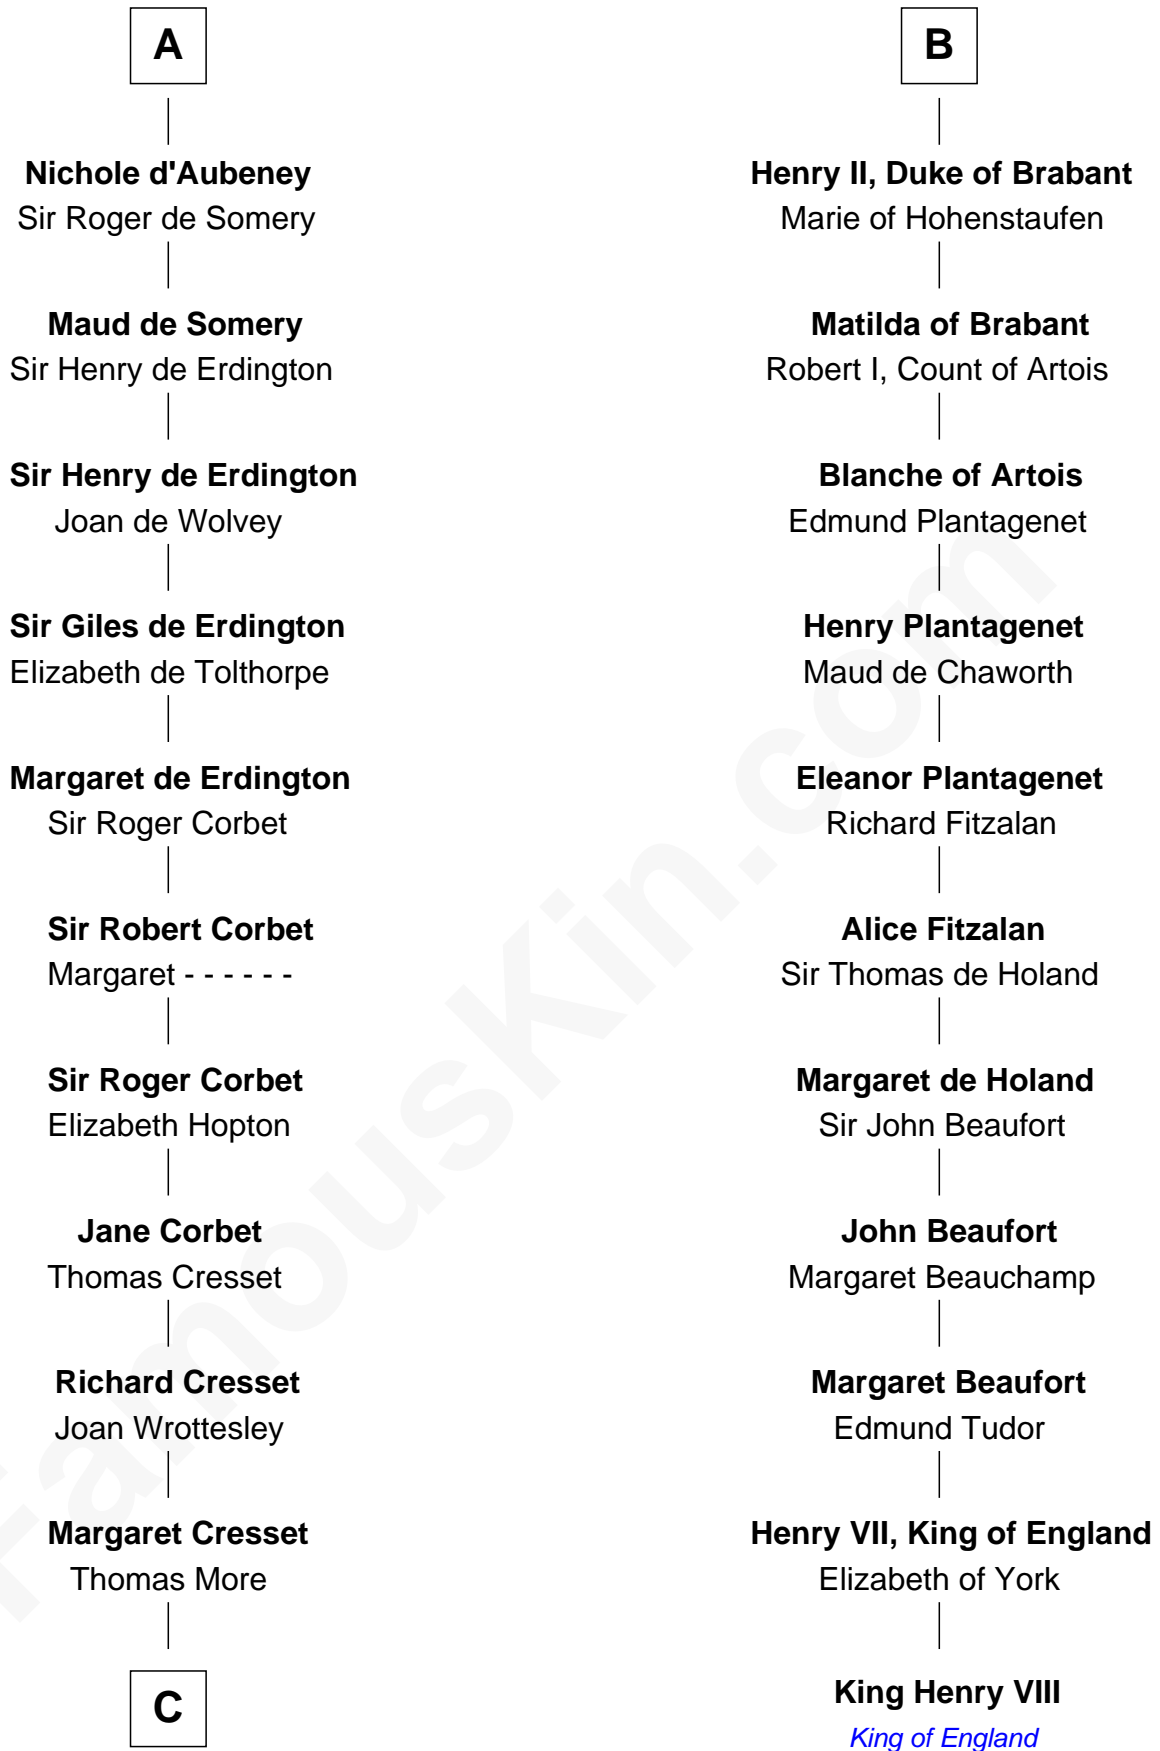

MAYFLOWER

FamousKin.com Relationship Chart of

Richard More

(c1614 - c1696) *Mayflower passenger 1620*

17th cousin 2 times removed of

King Henry VIII

King of England

Rainier III of Hainault

Ide de Chiny

Alice of Louvain

William d'Aubenev

William d'Aubenev

Maud de St. Hilary

William d'Aubenev

Mabel of Chester

A

Godfrey II, Count of Louvain

Luitgarde of Sulzbach

Godfrey III, Count of Louvain

Marguerite of Limbourg

Henry I, Duke of Brabant

Mathilde of Boulogne

B

C

—
Jasper More
Elizabeth Smalley

—
Katherine More
Col. Samuel More

—
Richard More
Mayflower passenger 1620

FamousKin.com