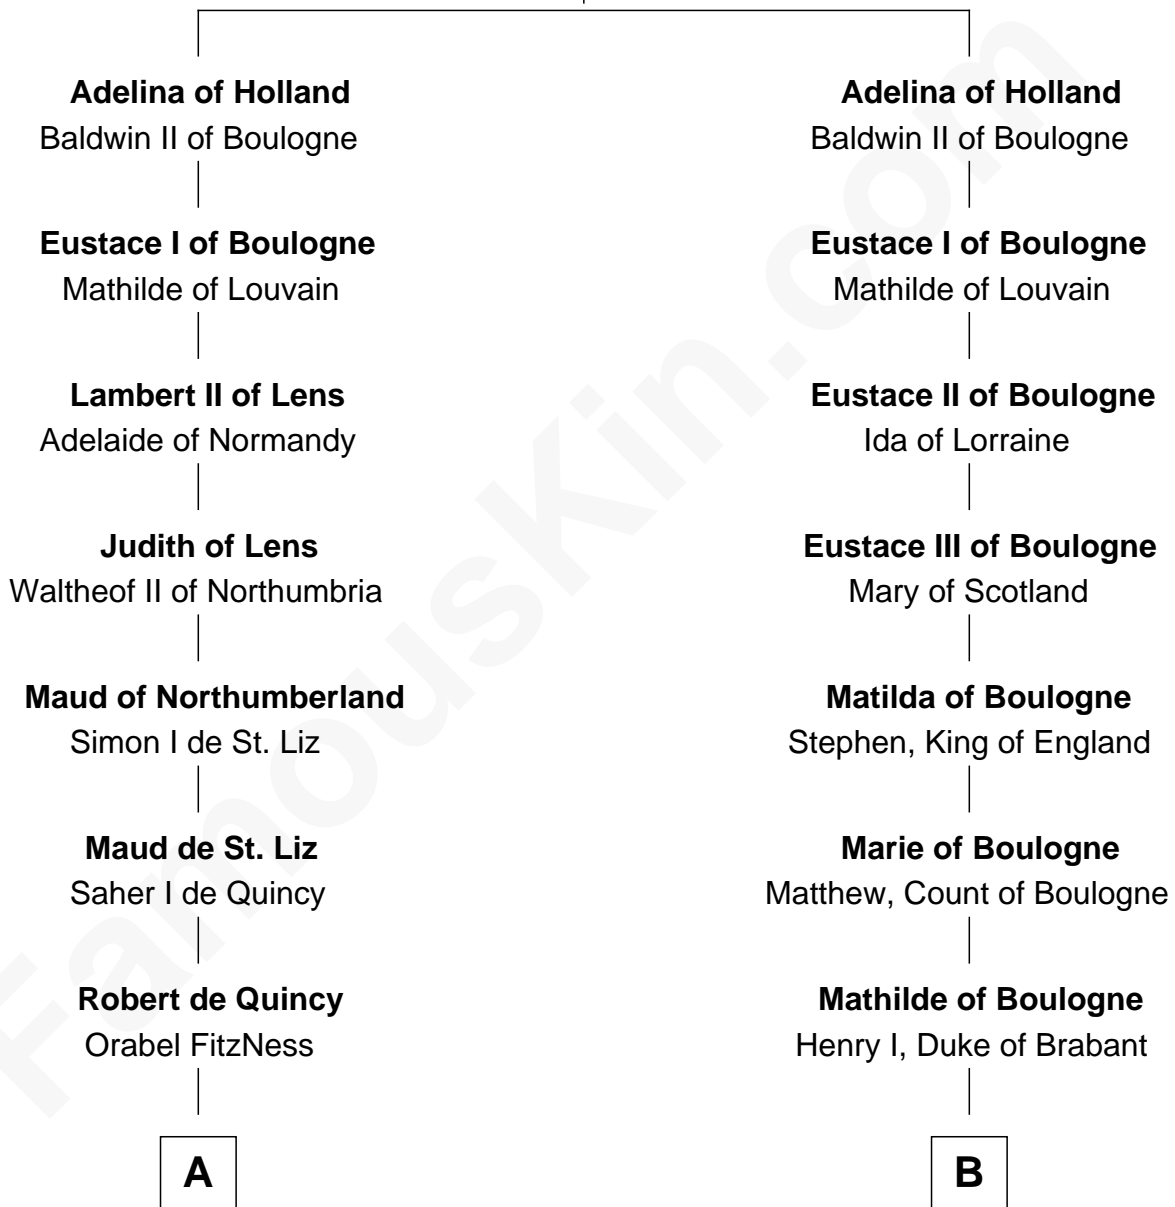

MAYFLOWER

FamousKin.com Relationship Chart of

Richard More

(c1614 - c1696) *Mayflower passenger 1620*

17th cousin 4 times removed of

King Henry VIII

King of England

Arnulf of Holland
Lutgardis of Luxemburg

C

—
Joan Wrottesley

Richard Cresset

—
Margaret Cresset

Thomas More

—
Jasper More

Elizabeth Smalley

—
Katherine More

Col. Samuel More

—
Richard More

Mayflower passenger 1620