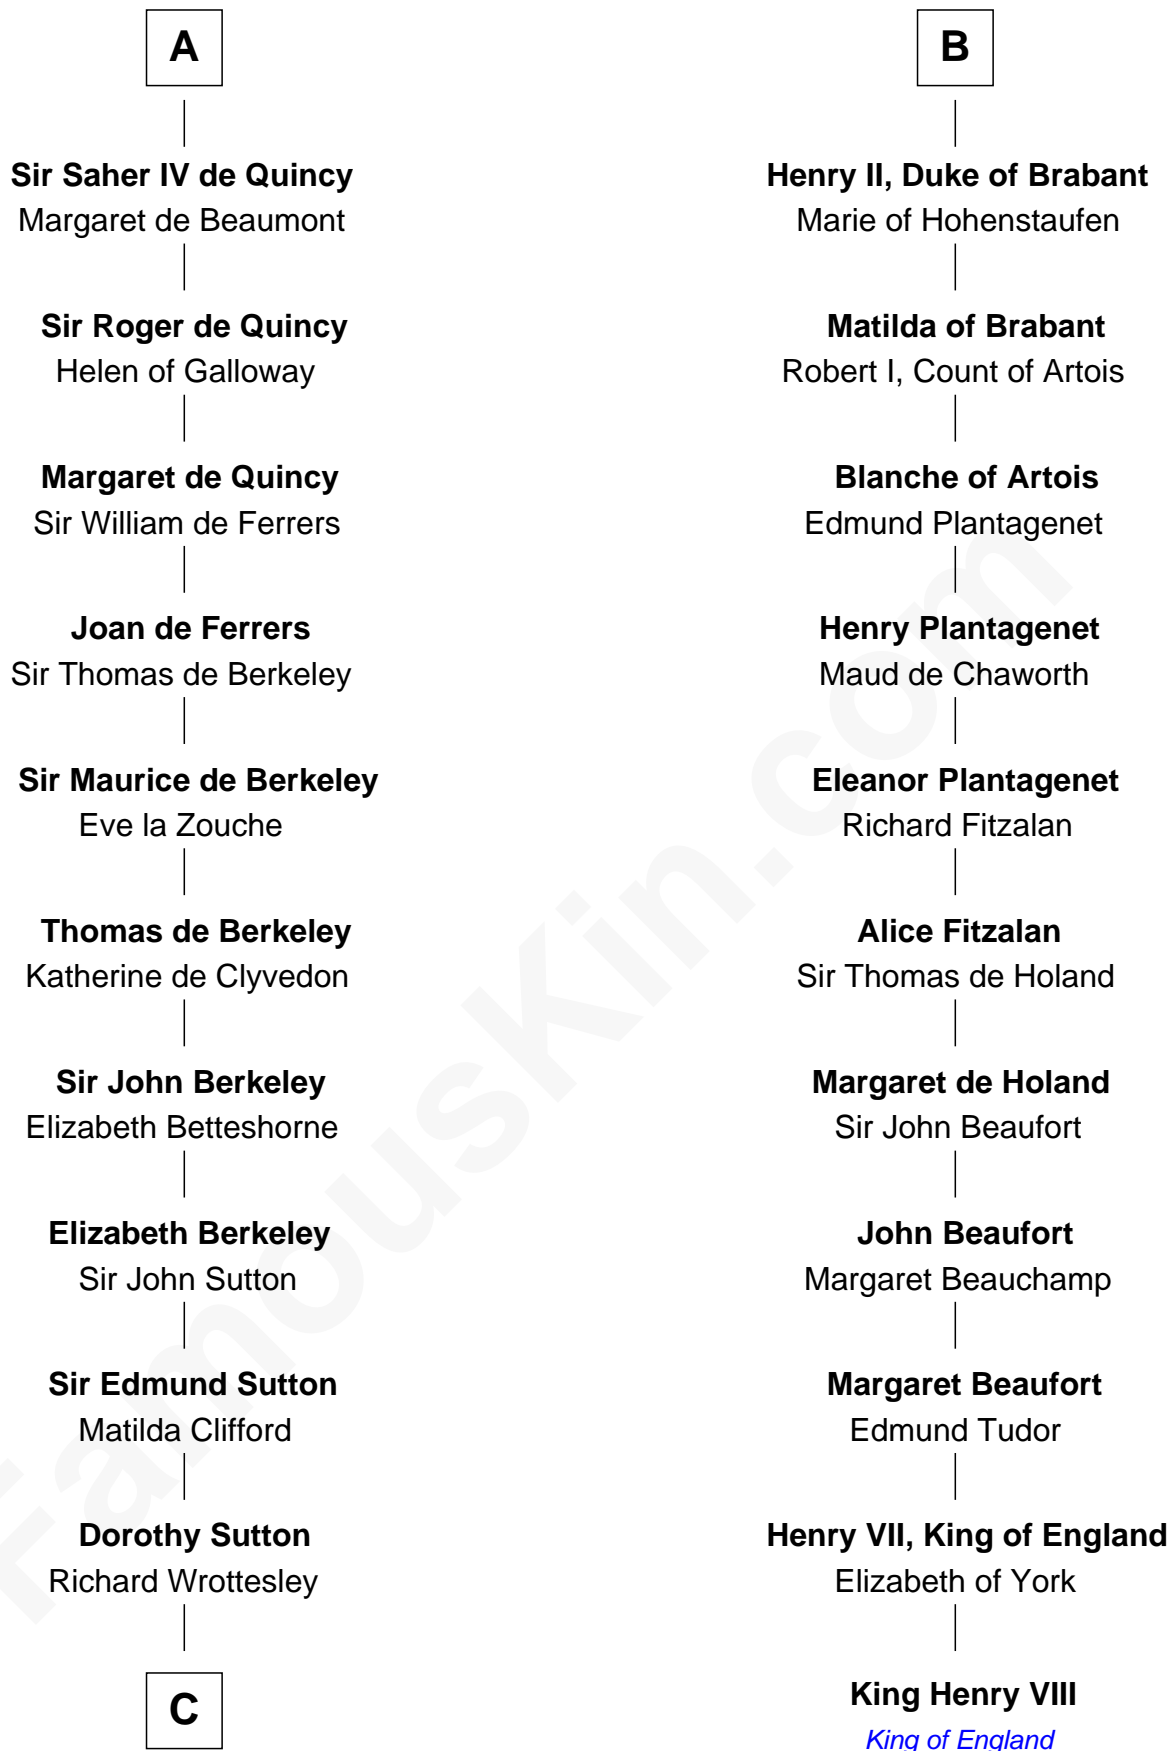

MAYFLOWER

FamousKin.com Relationship Chart of

Richard More

(c1614 - c1696) *Mayflower passenger 1620*

17th cousin 4 times removed of

King Henry VIII

King of England

Arnulf of Holland
Lutgardis of Luxemburg

C

—
Joan Wrottesley

Richard Cresset

—
Margaret Cresset

Thomas More

—
Jasper More

Elizabeth Smalley

—
Katherine More

Col. Samuel More

—
Richard More

Mayflower passenger 1620