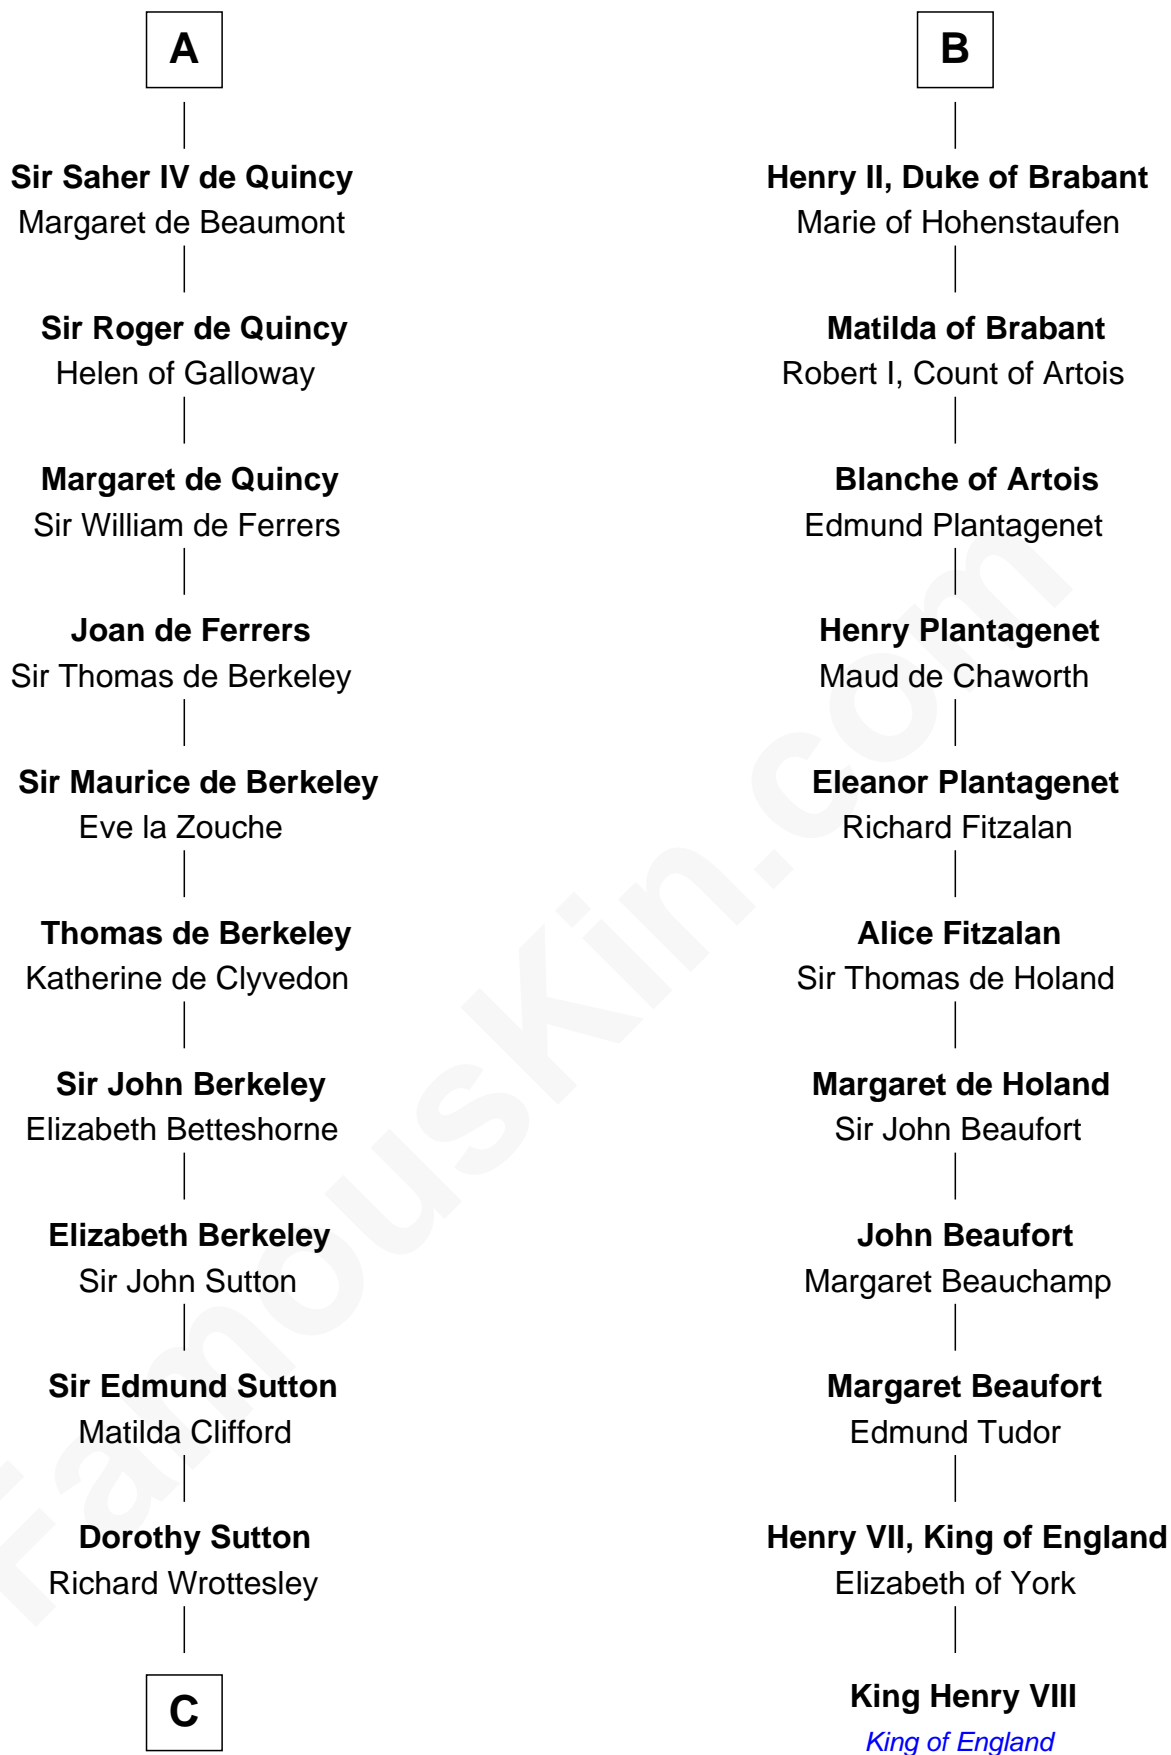

**MAYFLOWER**

# FamousKin.com Relationship Chart of

**Richard More**

(c1614 - c1696) *Mayflower passenger 1620*

17th cousin 4 times removed of

**King Henry VIII**

*King of England*

**Arnulf III of Boulogne**

**C**

—  
**Joan Wrottesley**

Richard Cresset

—  
**Margaret Cresset**

Thomas More

—  
**Jasper More**

Elizabeth Smalley

—  
**Katherine More**

Col. Samuel More

—  
**Richard More**

*Mayflower passenger 1620*