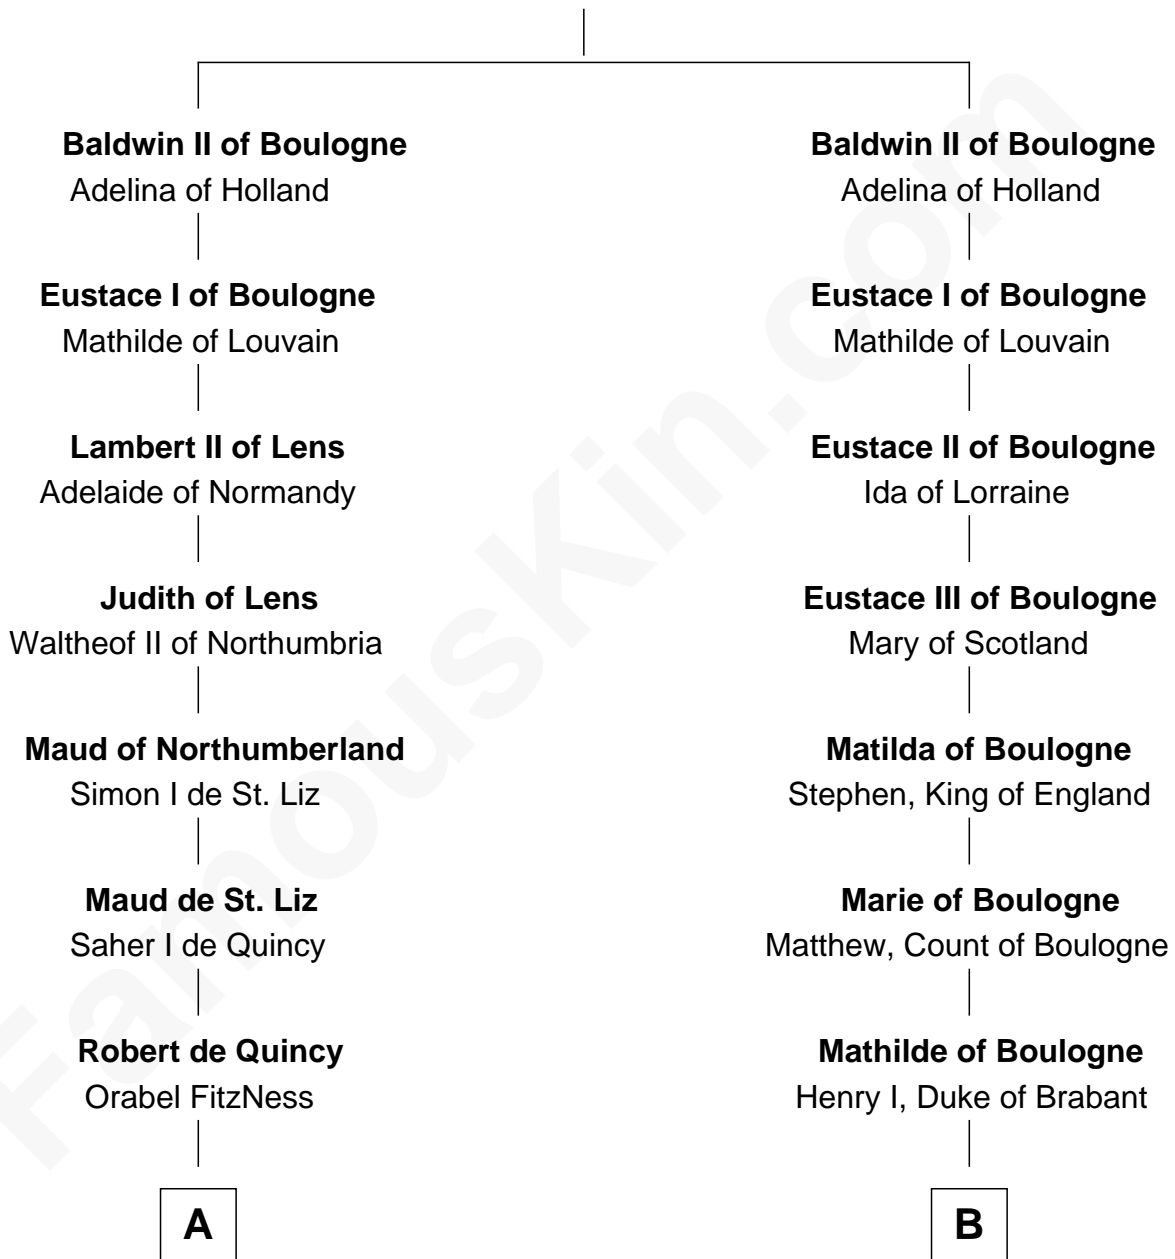

**MAYFLOWER**

# FamousKin.com Relationship Chart of

**Richard More**

(c1614 - c1696) *Mayflower passenger 1620*

17th cousin 4 times removed of

**King Henry VIII**

*King of England*

**Arnulf III of Boulogne**

**C**

—  
**Joan Wrottesley**

Richard Cresset

—  
**Margaret Cresset**

Thomas More

—  
**Jasper More**

Elizabeth Smalley

—  
**Katherine More**

Col. Samuel More

—  
**Richard More**

*Mayflower passenger 1620*