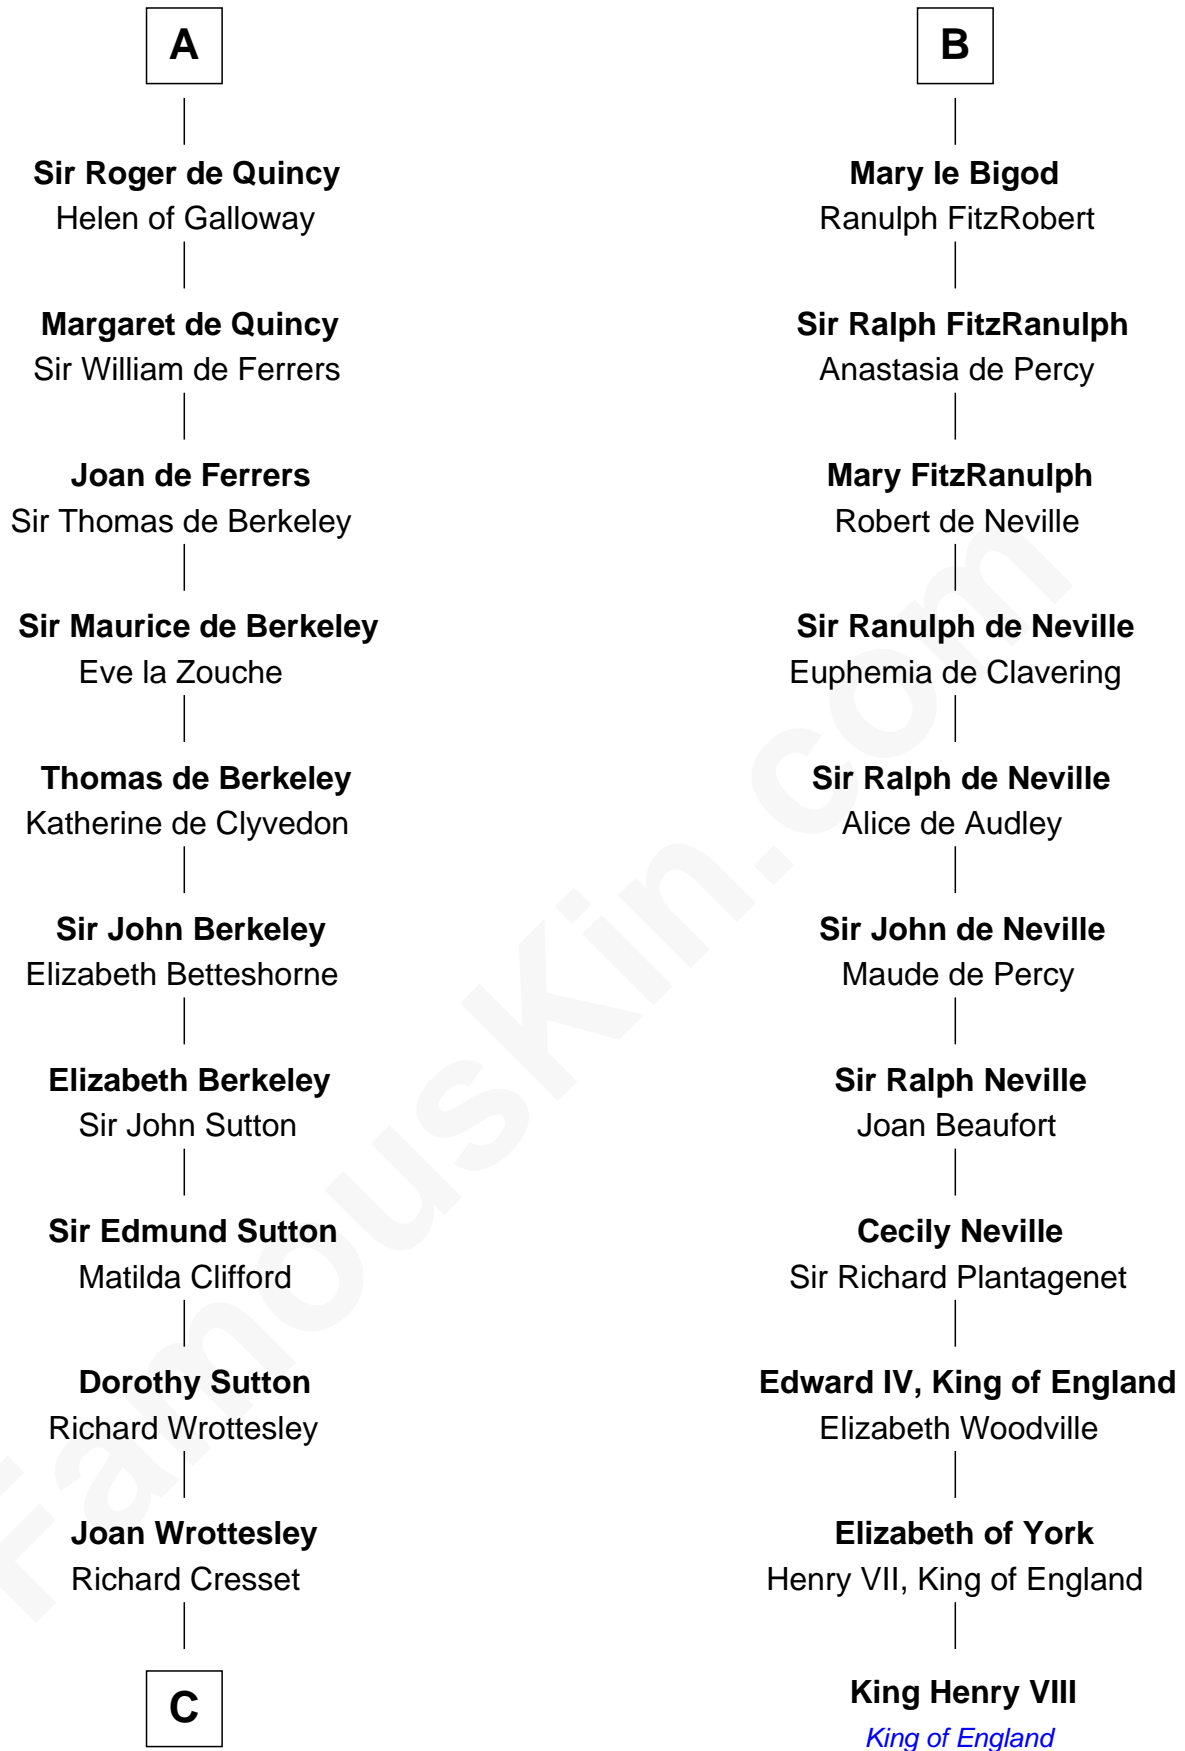

MAYFLOWER

FamousKin.com Relationship Chart of

Richard More

(c1614 - c1696) *Mayflower passenger 1620*

17th cousin 3 times removed of

King Henry VIII

King of England

Uhtred of Bamburgh

Ecgfrida of Durham

C

—
Margaret Cresset

Thomas More

—
Jasper More

Elizabeth Smalley

—
Katherine More

Col. Samuel More

—
Richard More

Mayflower passenger 1620