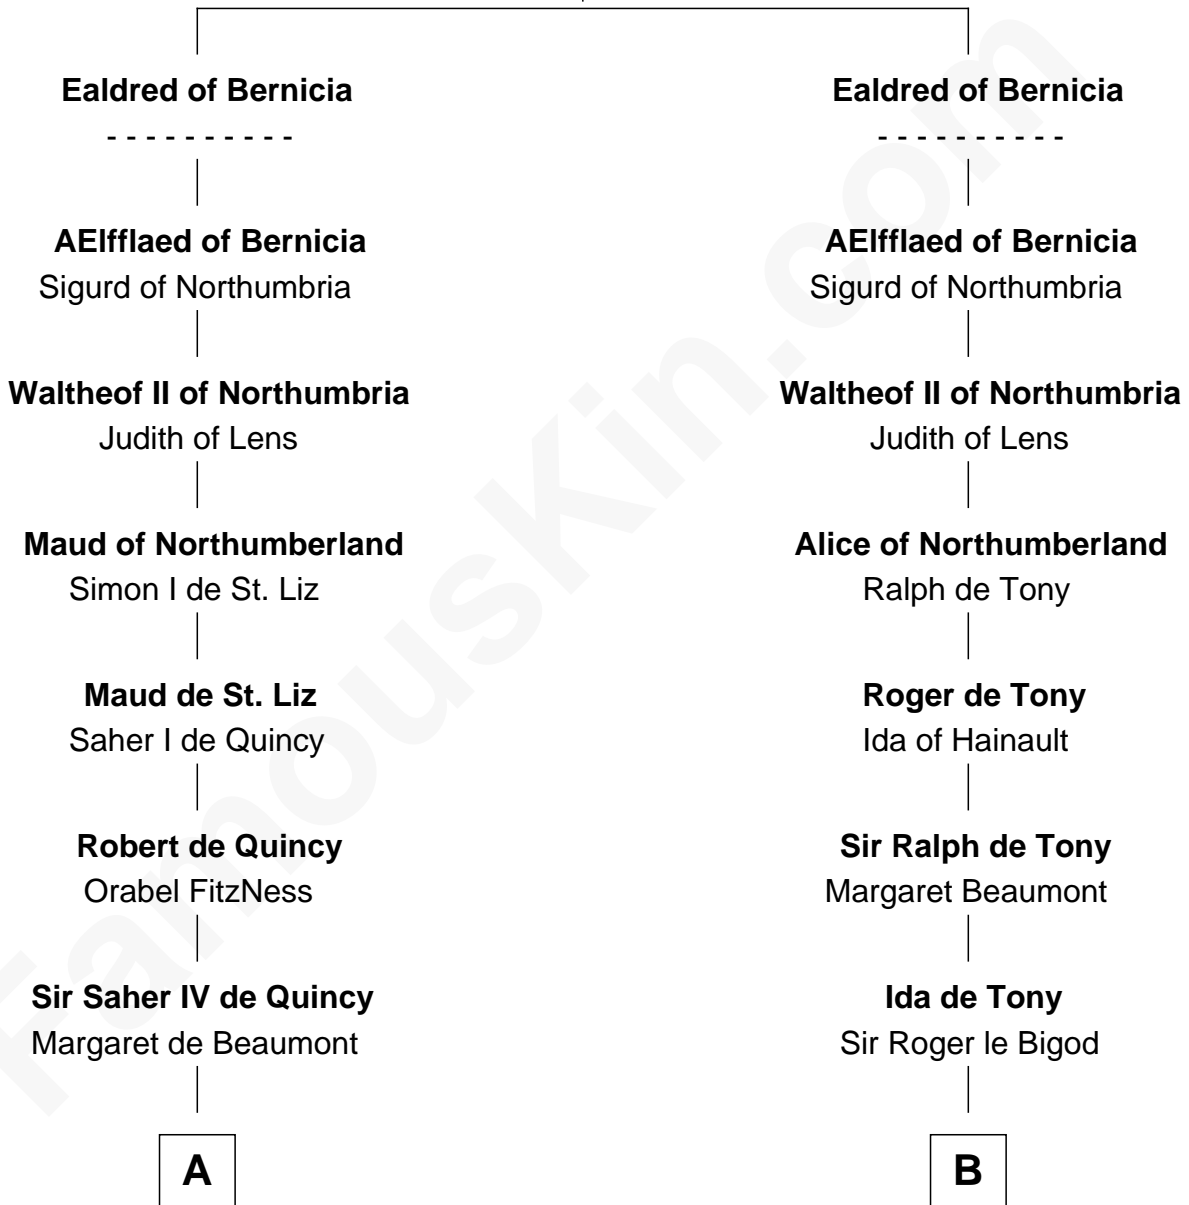

Uhtred of Bamburgh

Ecgfrida of Durham