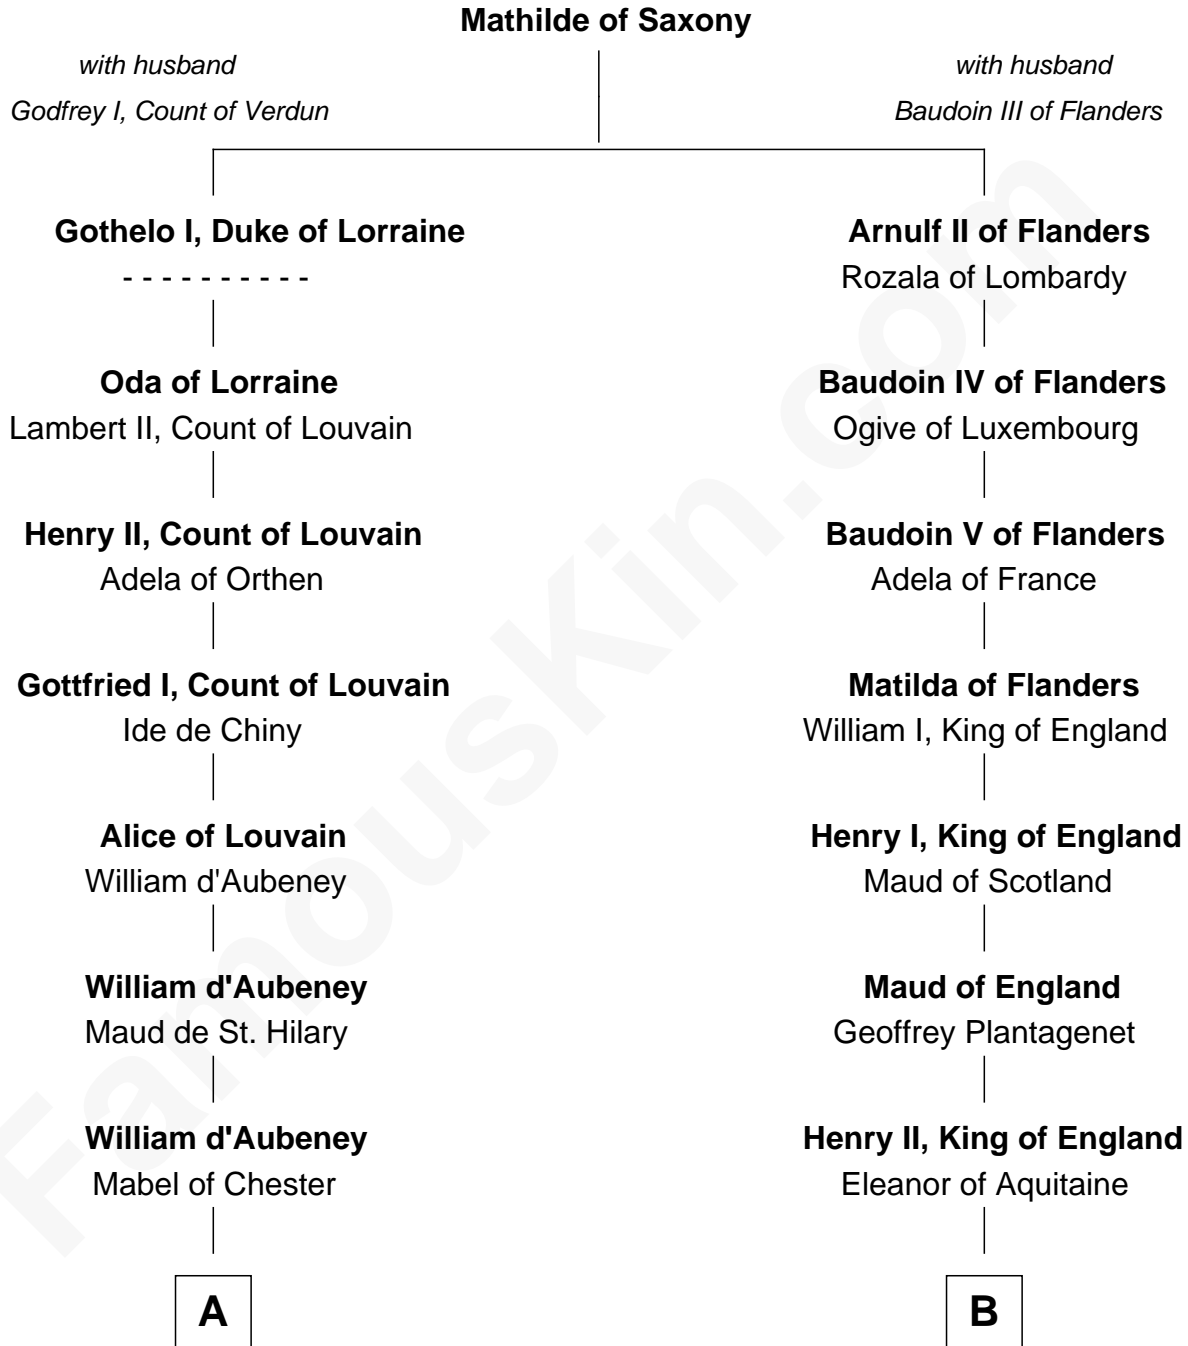

**MAYFLOWER**

# FamousKin.com Relationship Chart of

**Richard More**

(c1614 - c1696) *Mayflower passenger 1620*

17th cousin 2 times removed of

**King Henry VIII**

*King of England*

**C**

—  
**Jasper More**  
Elizabeth Smalley

—  
**Katherine More**  
Col. Samuel More

—  
**Richard More**  
*Mayflower passenger 1620*

FamousKin.com