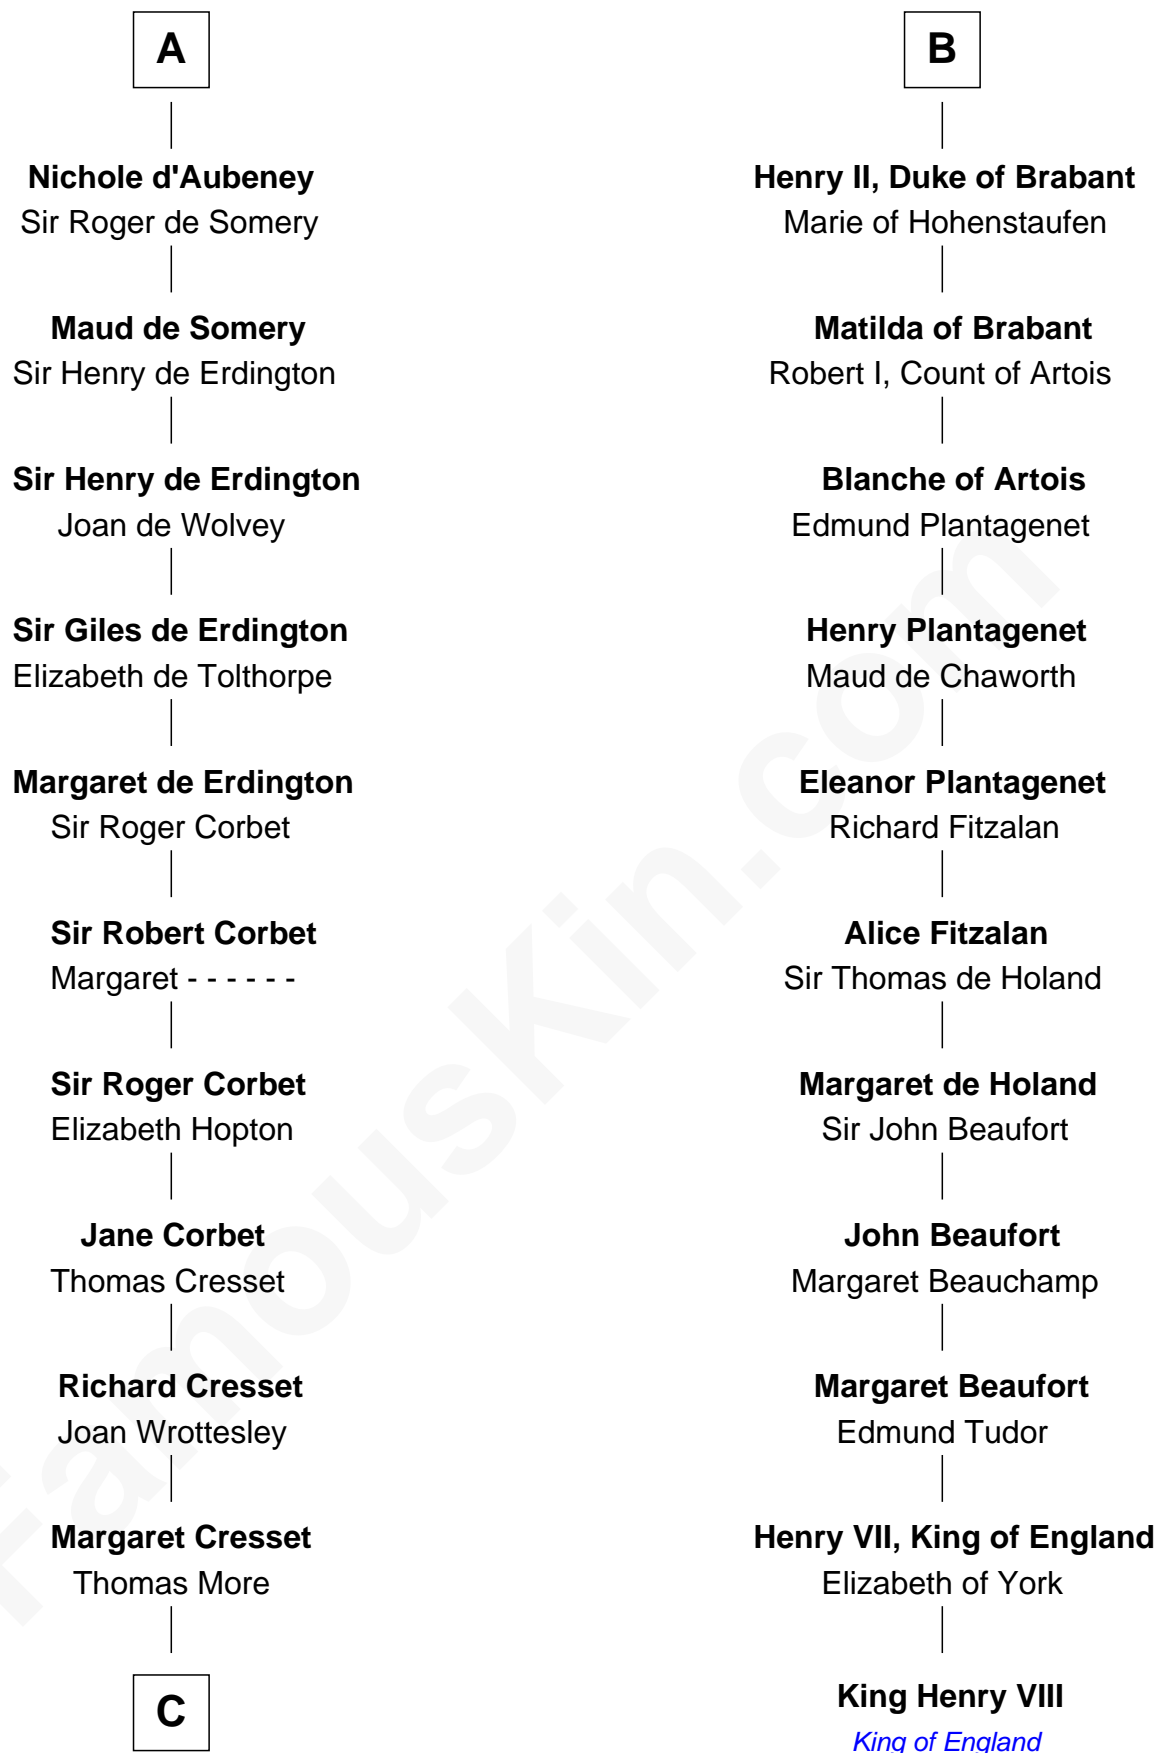

# FamousKin.com Relationship Chart of

**Richard More**

(c1614 - c1696) *Mayflower passenger 1620*

17th cousin 2 times removed of

**King Henry VIII**

*King of England*

**Godfrey I, Count of Verdun**

Mathilde of Saxony

-----

**Oda of Lorraine**

Lambert II, Count of Louvain

**Henry II, Count of Louvain**

Adela of Orthen

**Gottfried I, Count of Louvain**

Ide de Chiny

**Godfrey II, Count of Louvain**

Luitgarde of Sulzbach

**Godfrey III, Count of Louvain**

Marguerite of Limbourg

**Henry I, Duke of Brabant**

Mathilde of Boulogne

**B**

**C**

—  
**Jasper More**  
Elizabeth Smalley

—  
**Katherine More**  
Col. Samuel More

—  
**Richard More**  
*Mayflower passenger 1620*

FamousKin.com