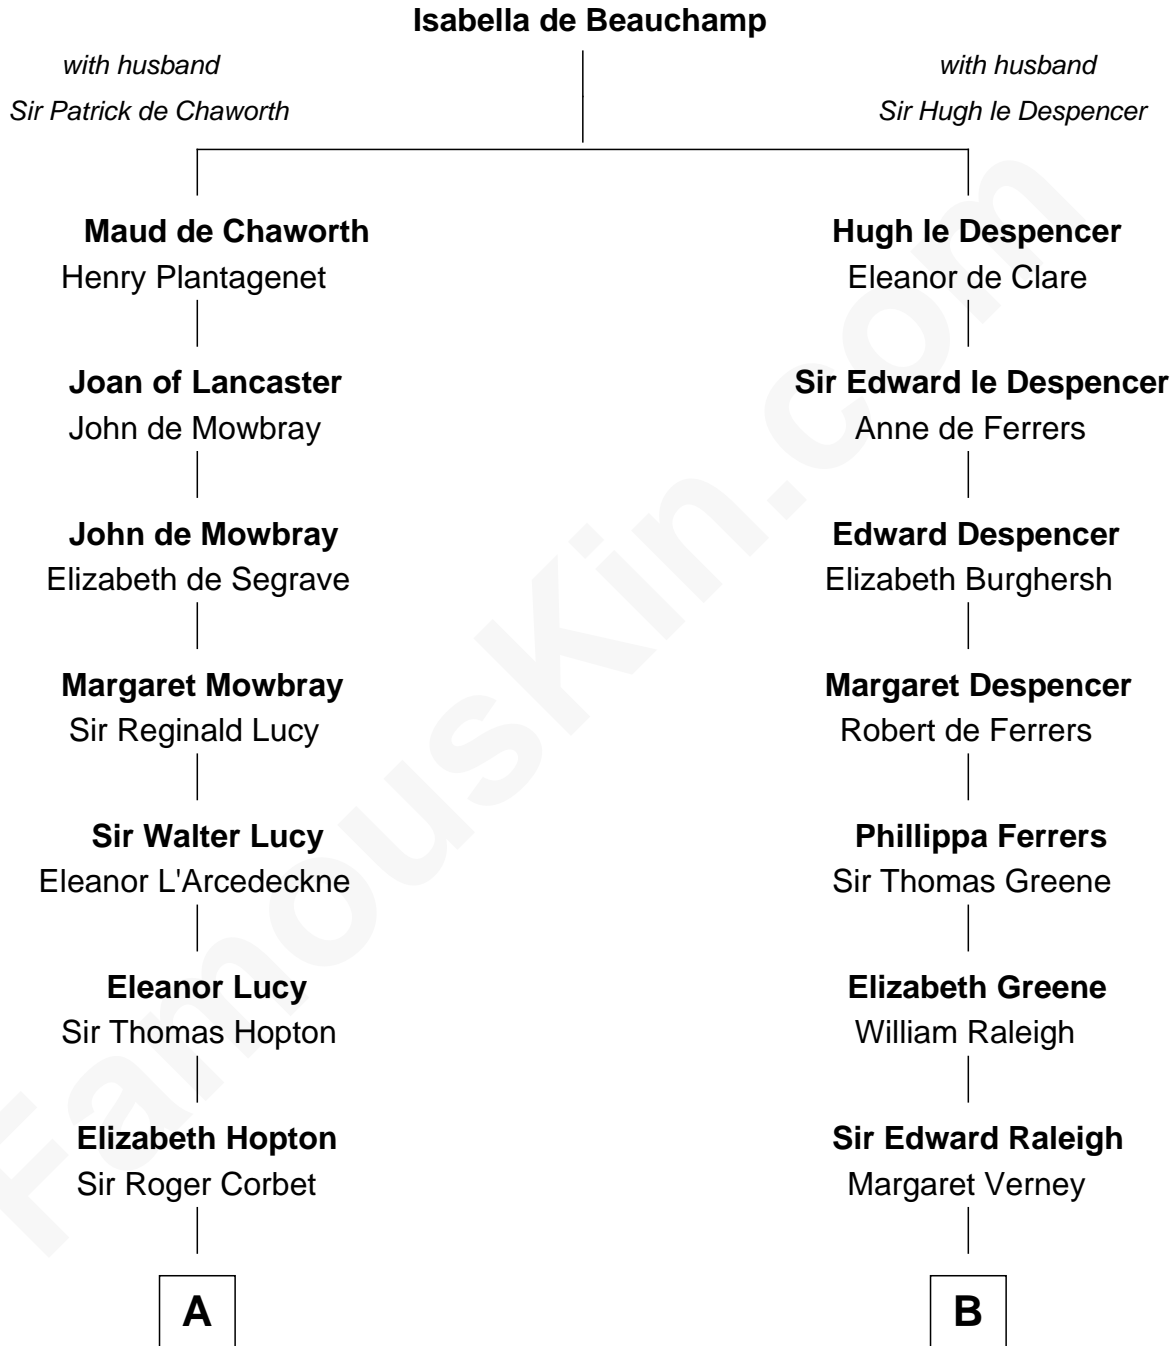

**MAYFLOWER**

# FamousKin.com Relationship Chart of

**Richard More**

(c1614 - c1696) Mayflower passenger 1620

12th cousin 9 times removed of

**Willis Carrier**

*Inventor of Air Conditioning*

**C**

—  
**Dr. Harris Otis**

Sarah Rogers

—  
**Lydia Otis**

Thomas Button

—  
**Ann Elizabeth Button**

David Joy Haviland

—  
**Elizabeth R. Haviland**

Duane Williams Carrier

—  
**Willis Carrier**