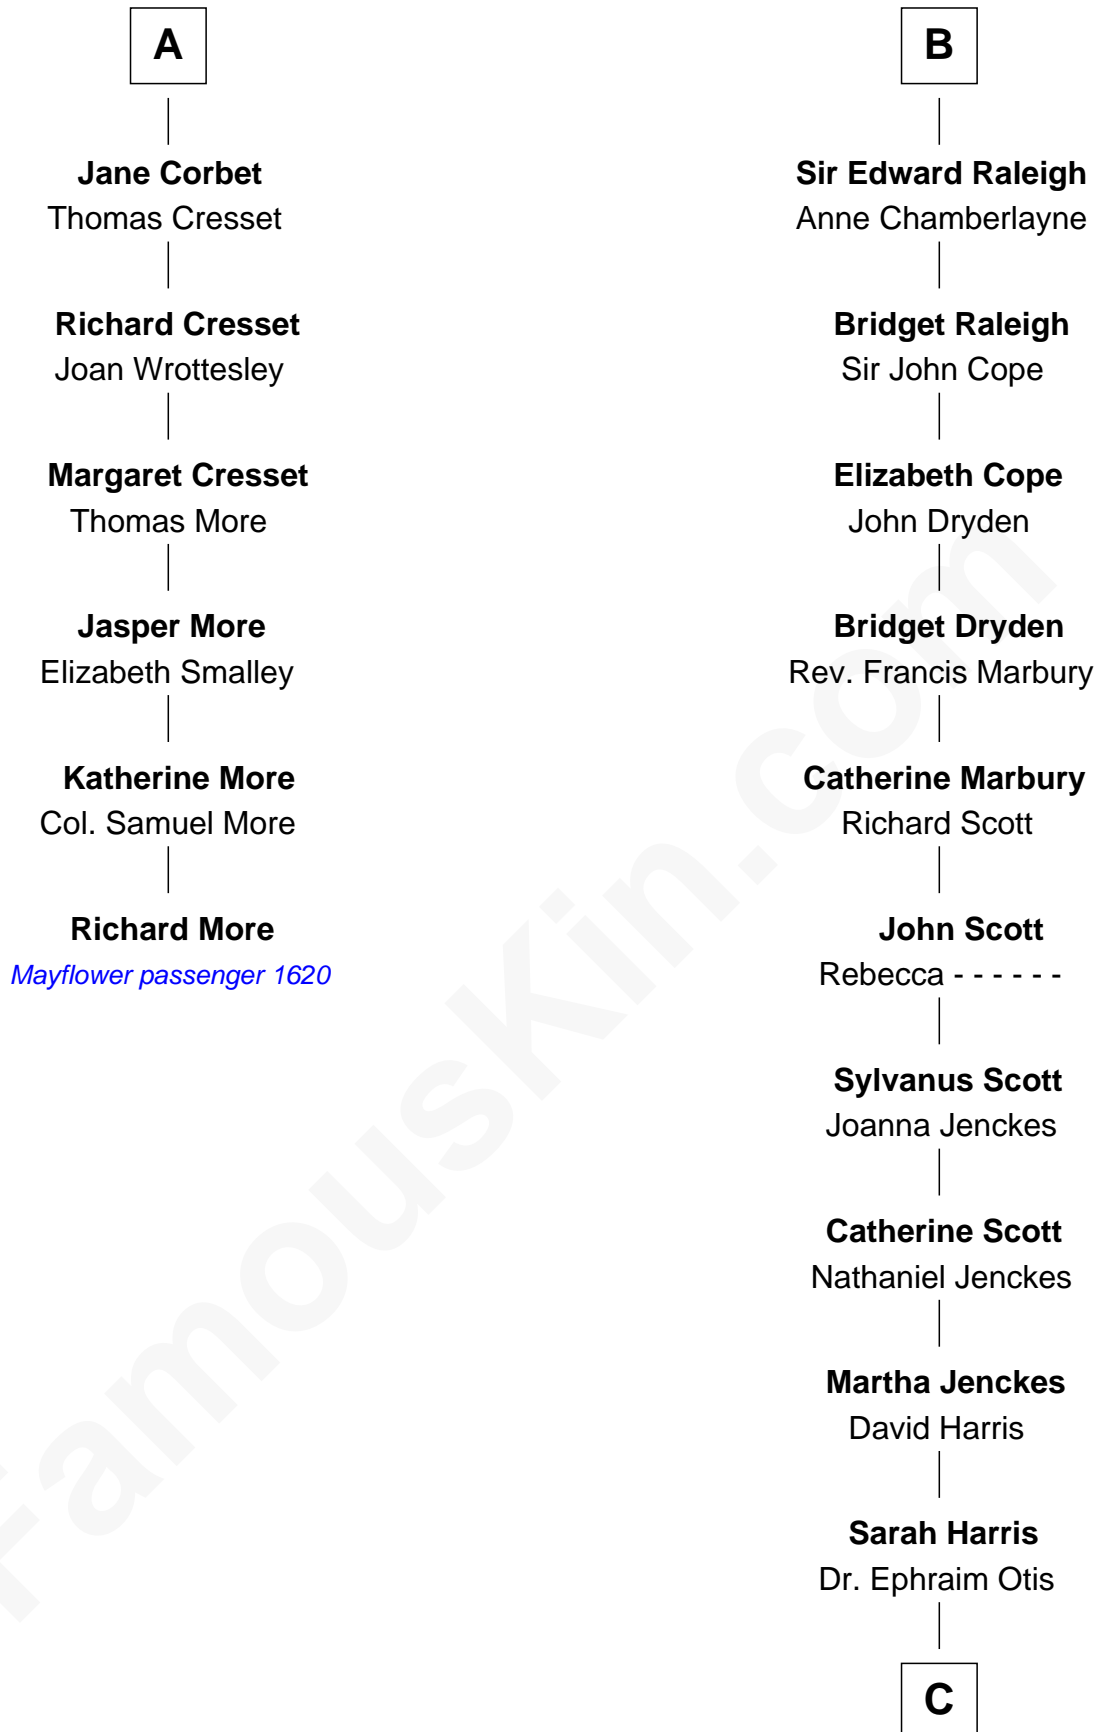

**MAYFLOWER**

# FamousKin.com Relationship Chart of

**Richard More**

(c1614 - c1696) Mayflower passenger 1620

12th cousin 9 times removed of

**Willis Carrier**

*Inventor of Air Conditioning*

**C**

—  
**Dr. Harris Otis**

Sarah Rogers

—  
**Lydia Otis**

Thomas Button

—  
**Ann Elizabeth Button**

David Joy Haviland

—  
**Elizabeth R. Haviland**

Duane Williams Carrier

—  
**Willis Carrier**