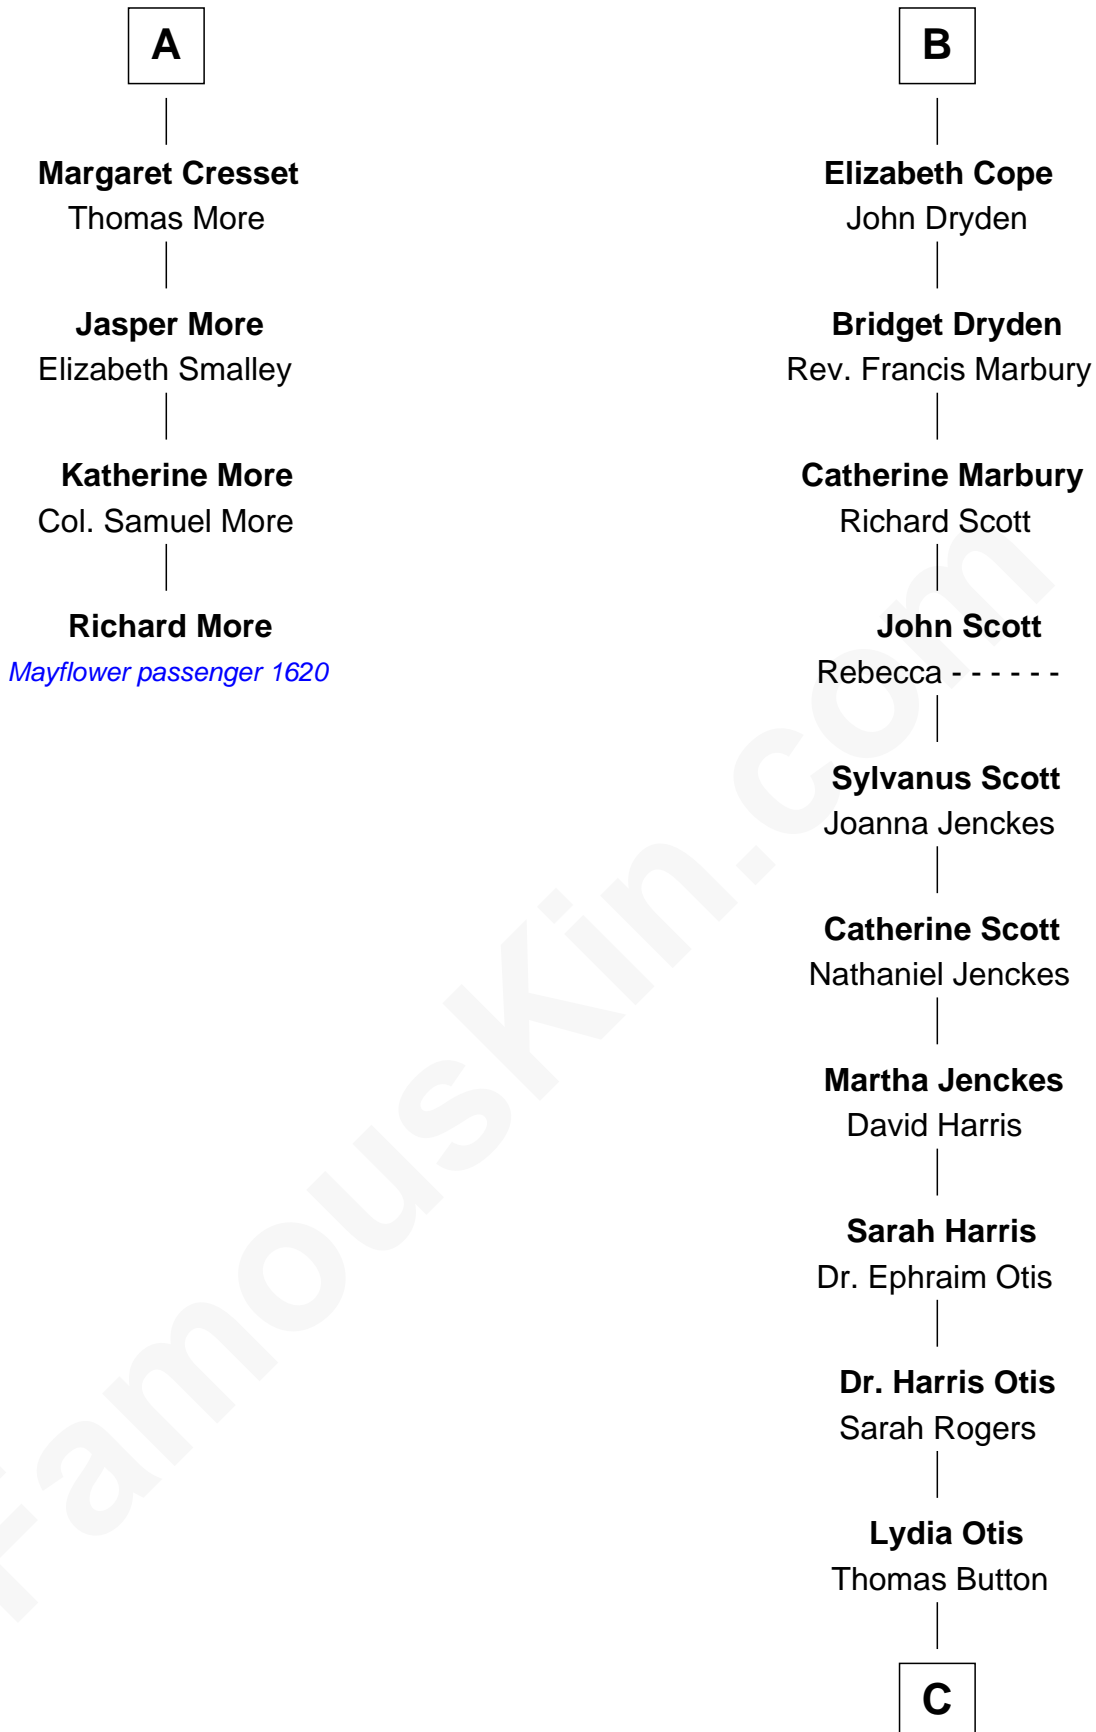

# FamousKin.com Relationship Chart of

**Richard More**

(c1614 - c1696) Mayflower passenger 1620

10th cousin 9 times removed of

**Willis Carrier**

*Inventor of Air Conditioning*

**Ralph de Stafford**

Margaret de Audley

**Dorothy Sutton**  
Richard Wrottesley

**Joan Wrottesley**  
Richard Cresset

**A**

**Elizabeth de Stafford**  
John de Ferrers

**Robert de Ferrers**  
Margaret Despencer

**Phillippa Ferrers**  
Sir Thomas Greene

**Elizabeth Greene**  
William Raleigh

**Sir Edward Raleigh**  
Margaret Verney

**Sir Edward Raleigh**  
Anne Chamberlayne

**Bridget Raleigh**  
Sir John Cope

**B**

**C**

Ann Elizabeth Button

David Joy Haviland