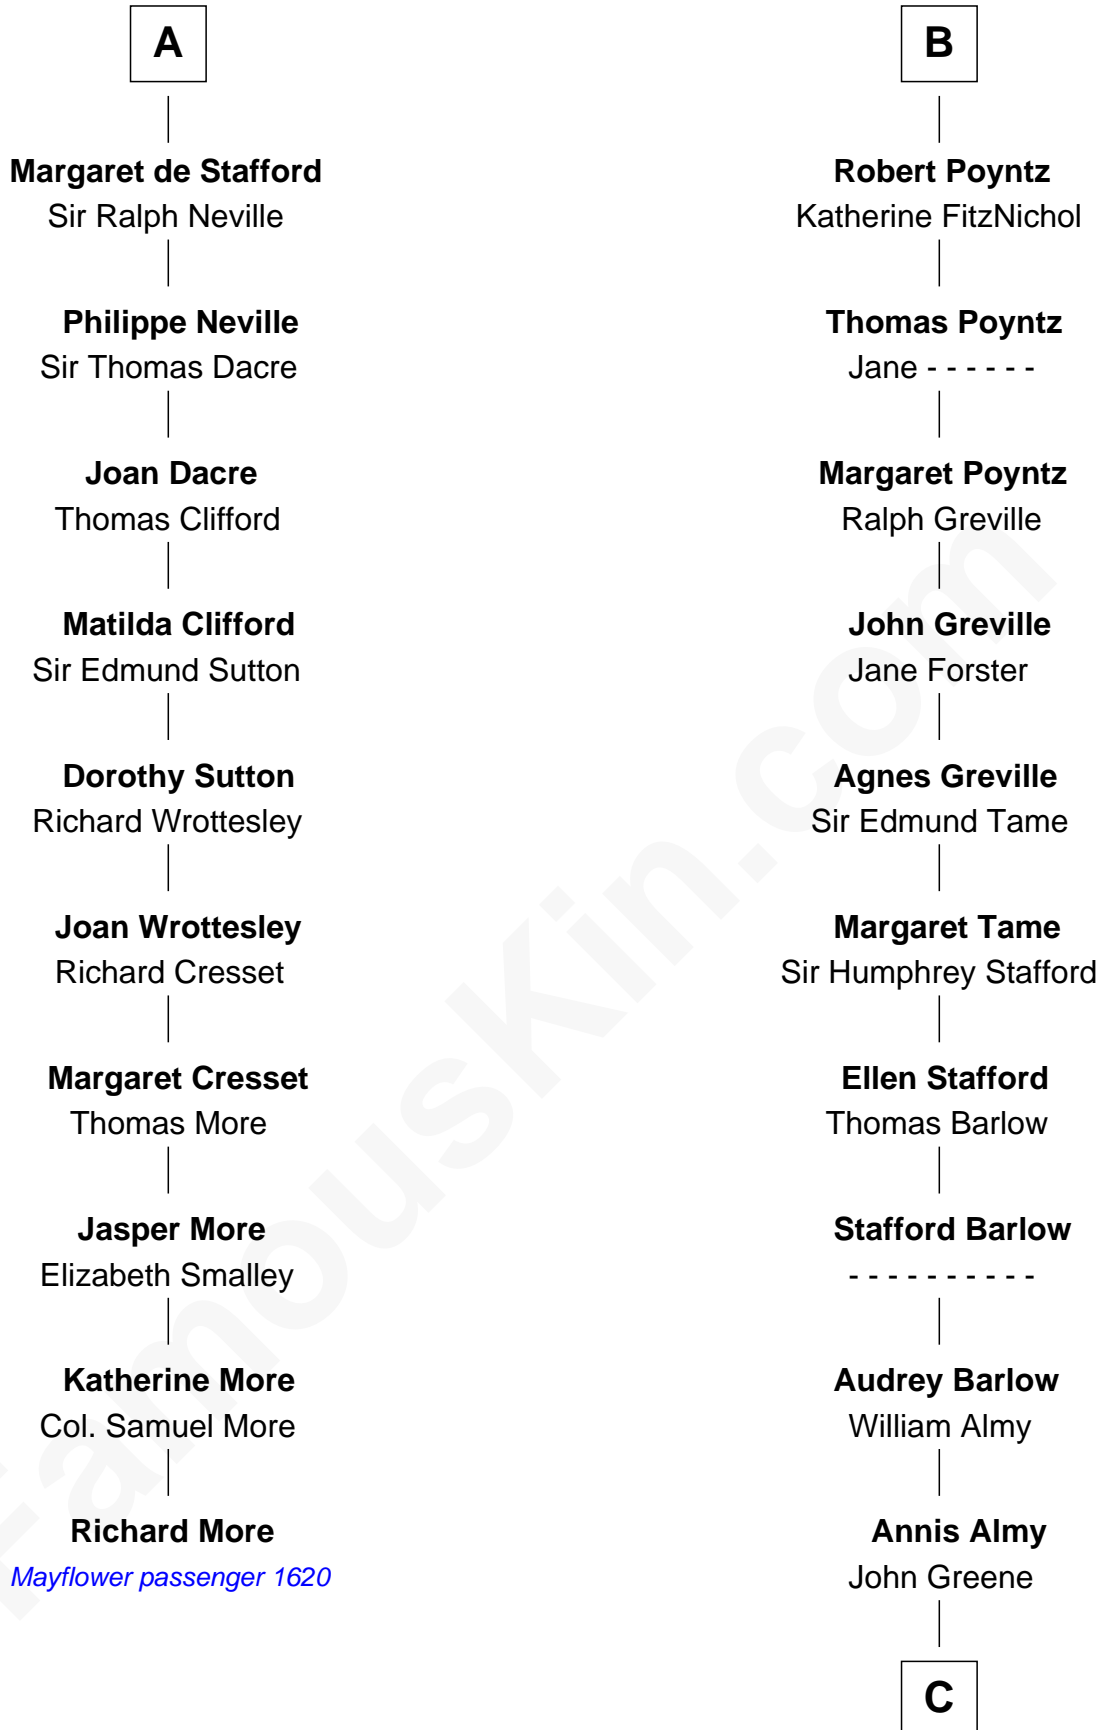

MAYFLOWER

FamousKin.com Relationship Chart of Richard More

(c1614 - c1696) Mayflower passenger 1620

16th cousin 5 times removed of

Samuel Ward King

15th Governor of Rhode Island

C

Samuel Greene

Mary Gorton

Samuel Greene

Sarah Coggeshall

Mercy Green

John Walton

Welthian Walton

William Borden King

Samuel Ward King