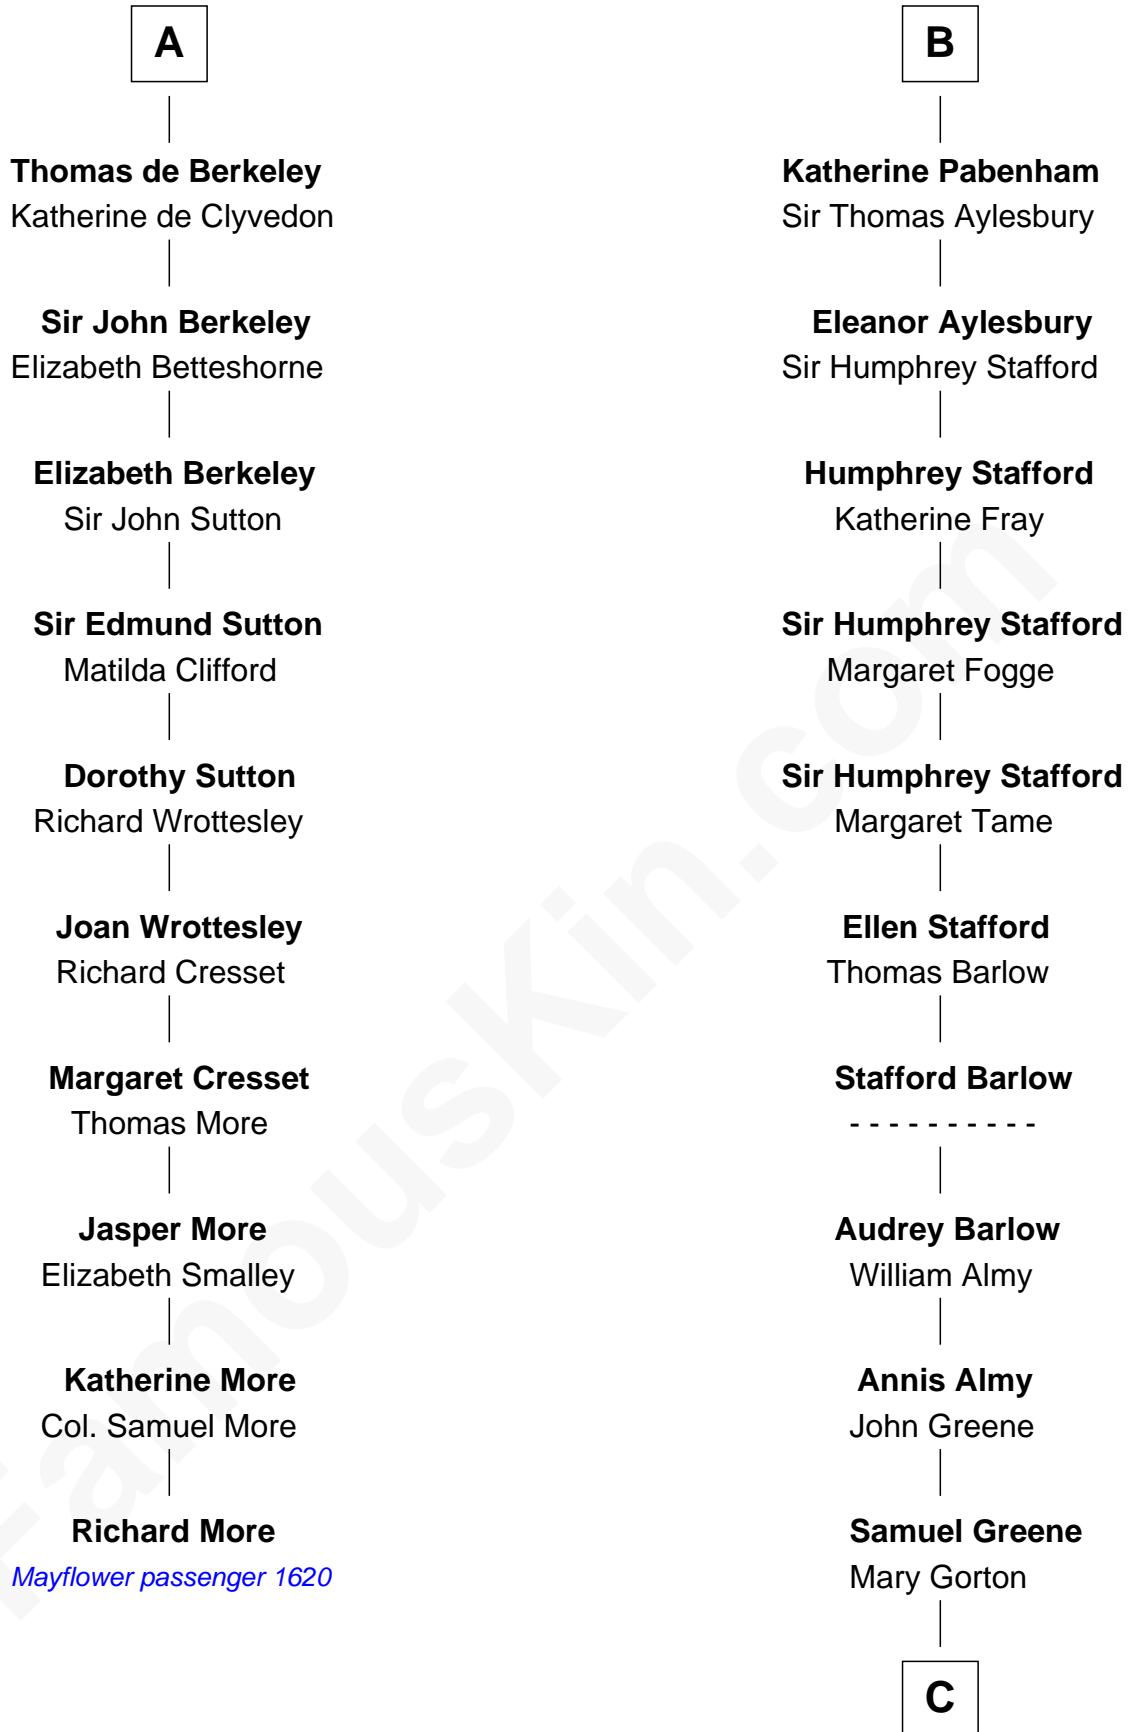

MAYFLOWER

FamousKin.com Relationship Chart of **Richard More**

(c1614 - c1696) Mayflower passenger 1620

16th cousin 4 times removed of

Samuel Ward King

15th Governor of Rhode Island

William I de Lancaster

Gundred de Warenne

Margaret de Quincy

Sir William de Ferrers

Joan de Ferrers

Sir Thomas de Berkeley

Sir Maurice de Berkeley

Eve la Zouche

A

William II de Lancaster

Sir Nicholas Engaine

Sir John d'Engaine

Joan Peveral

Elizabeth d'Engaine

Sir Laurence de Pabenharn

B

C

—
Samuel Greene
Sarah Coggeshall

—
Mercy Green
John Walton

—
Welthian Walton
William Borden King

—
Samuel Ward King
15th Governor of Rhode Island

FamousKin.com