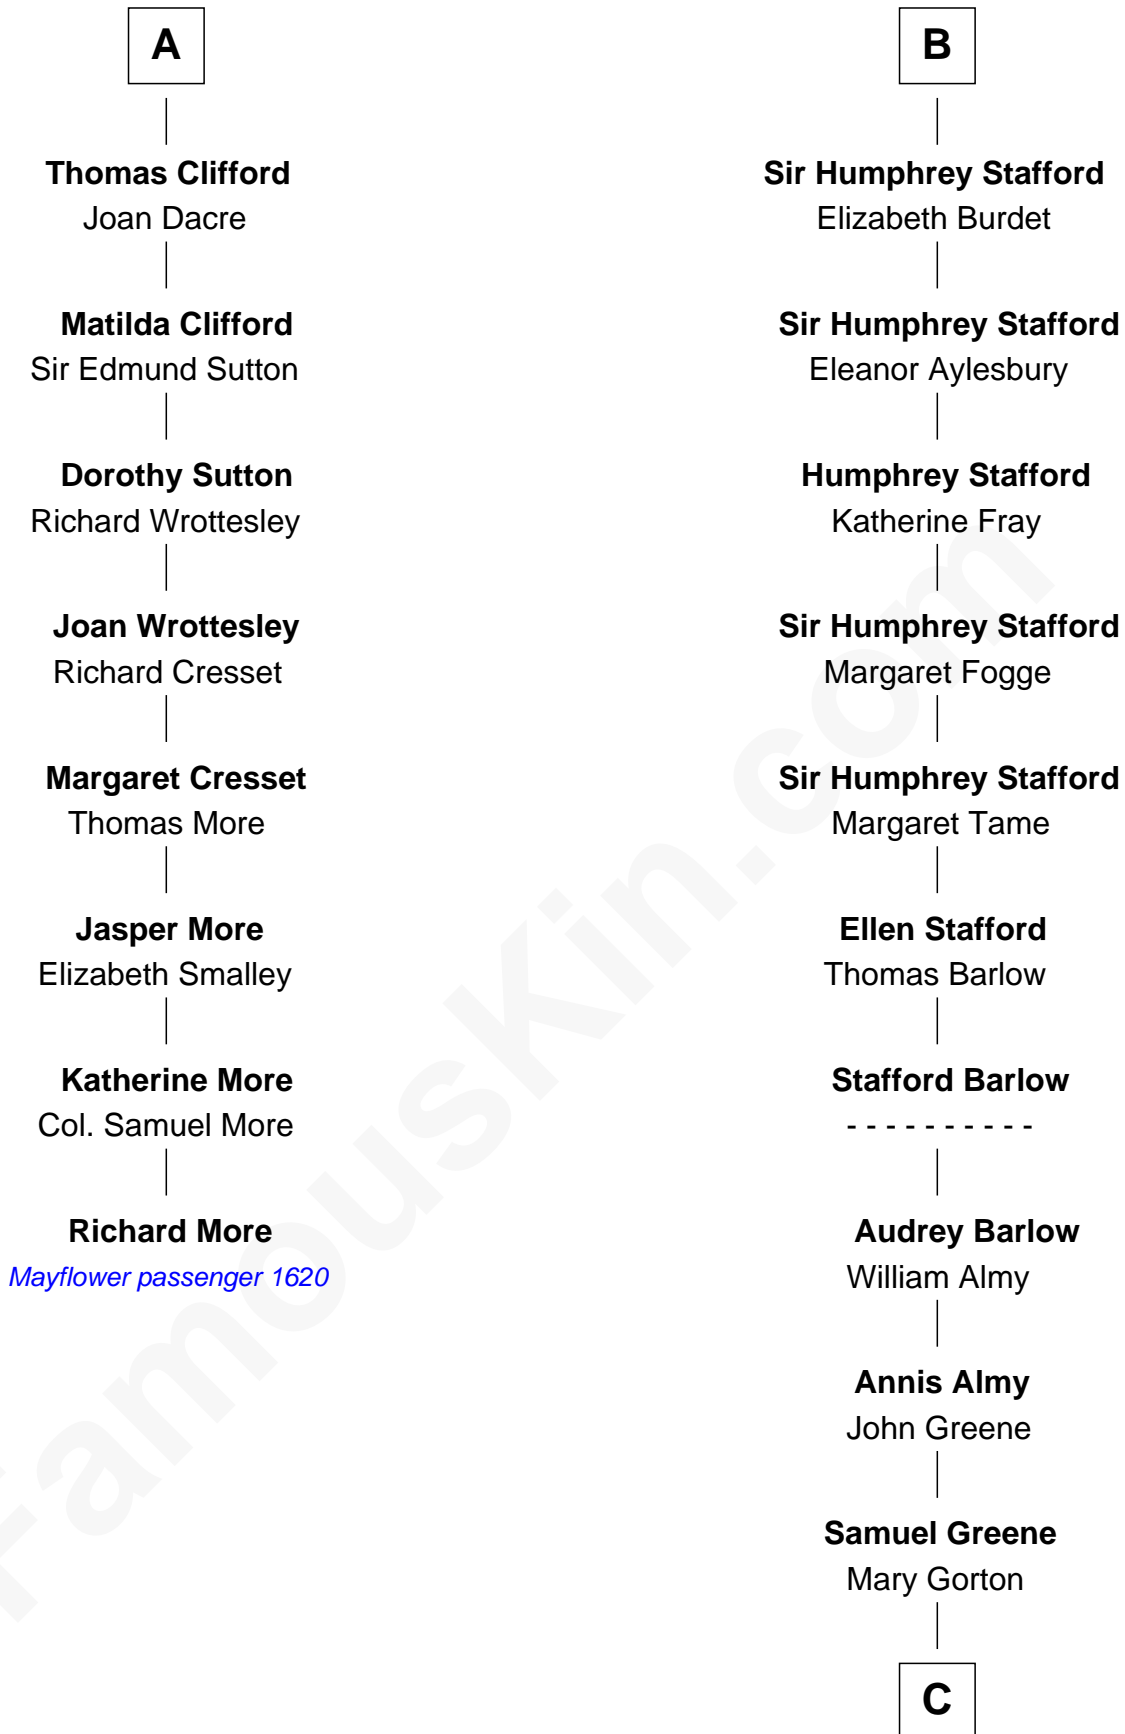

**MAYFLOWER**

# FamousKin.com Relationship Chart of **Richard More**

(c1614 - c1696) *Mayflower passenger 1620*

14th cousin 6 times removed of

**Samuel Ward King**

*15th Governor of Rhode Island*

C

Samuel Greene  
Sarah Coggeshall

Mercy Green  
John Walton

Welthian Walton  
William Borden King

Samuel Ward King  
*15th Governor of Rhode Island*