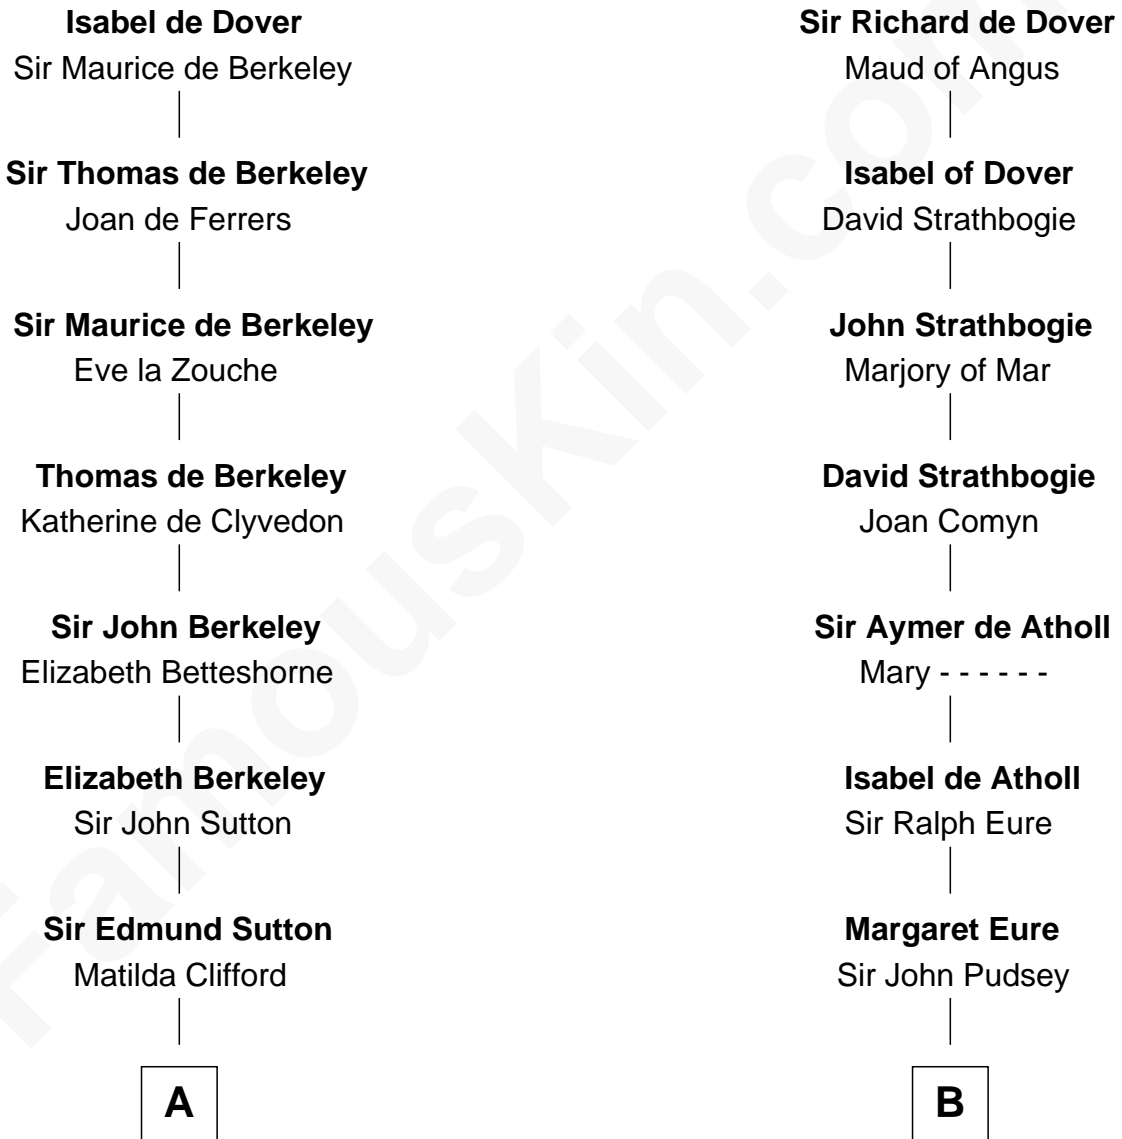

MAYFLOWER

FamousKin.com Relationship Chart of Richard More

(c1614 - c1696) Mayflower passenger 1620

12th cousin 7 times removed of

Francis Lightfoot Lee

Signer of the Declaration of Independence

Sir Richard FitzRoy

Rose de Dover

C

Laetitia Corbin

Richard Lee

Gov. Thomas Lee

Hannah Ludwell

Francis Lightfoot Lee

Signer of Declaration of Independence