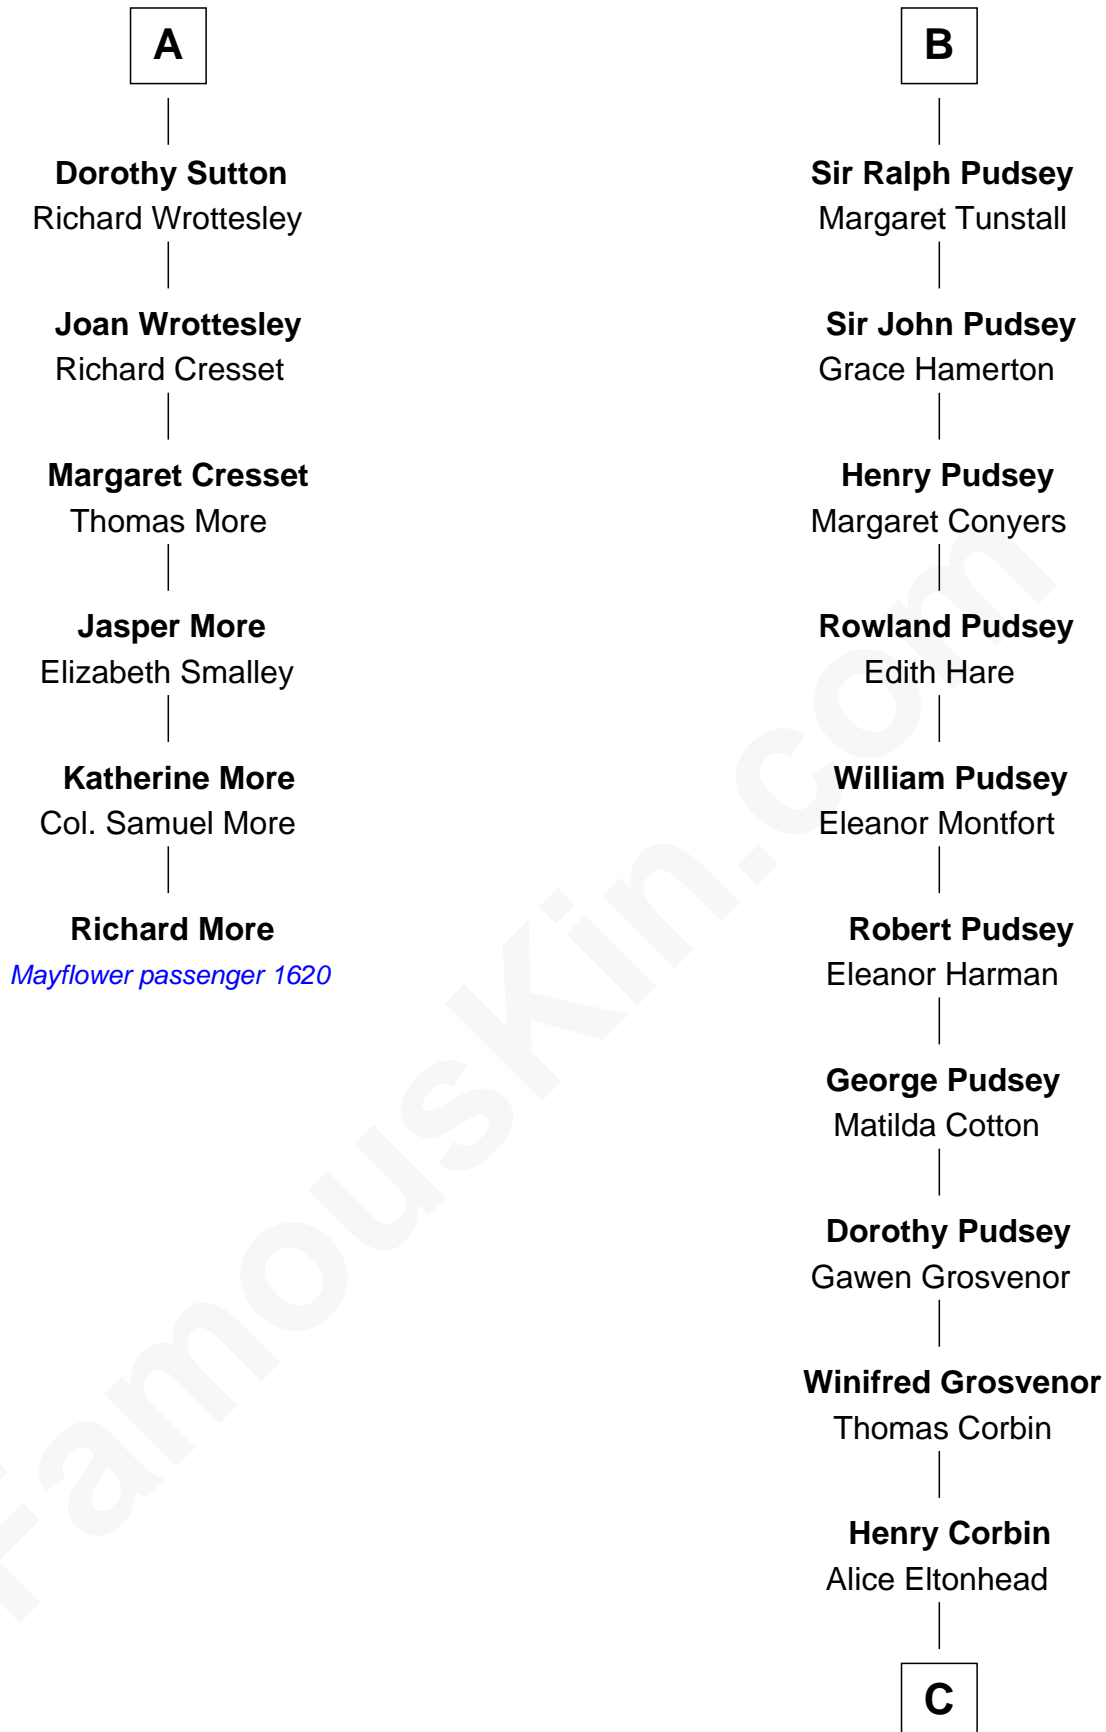

MAYFLOWER

FamousKin.com Relationship Chart of Richard More

(c1614 - c1696) Mayflower passenger 1620

12th cousin 7 times removed of

Francis Lightfoot Lee

Signer of the Declaration of Independence

Sir Richard FitzRoy

Rose de Dover

C

Laetitia Corbin

Richard Lee

Gov. Thomas Lee

Hannah Ludwell

Francis Lightfoot Lee

Signer of Declaration of Independence