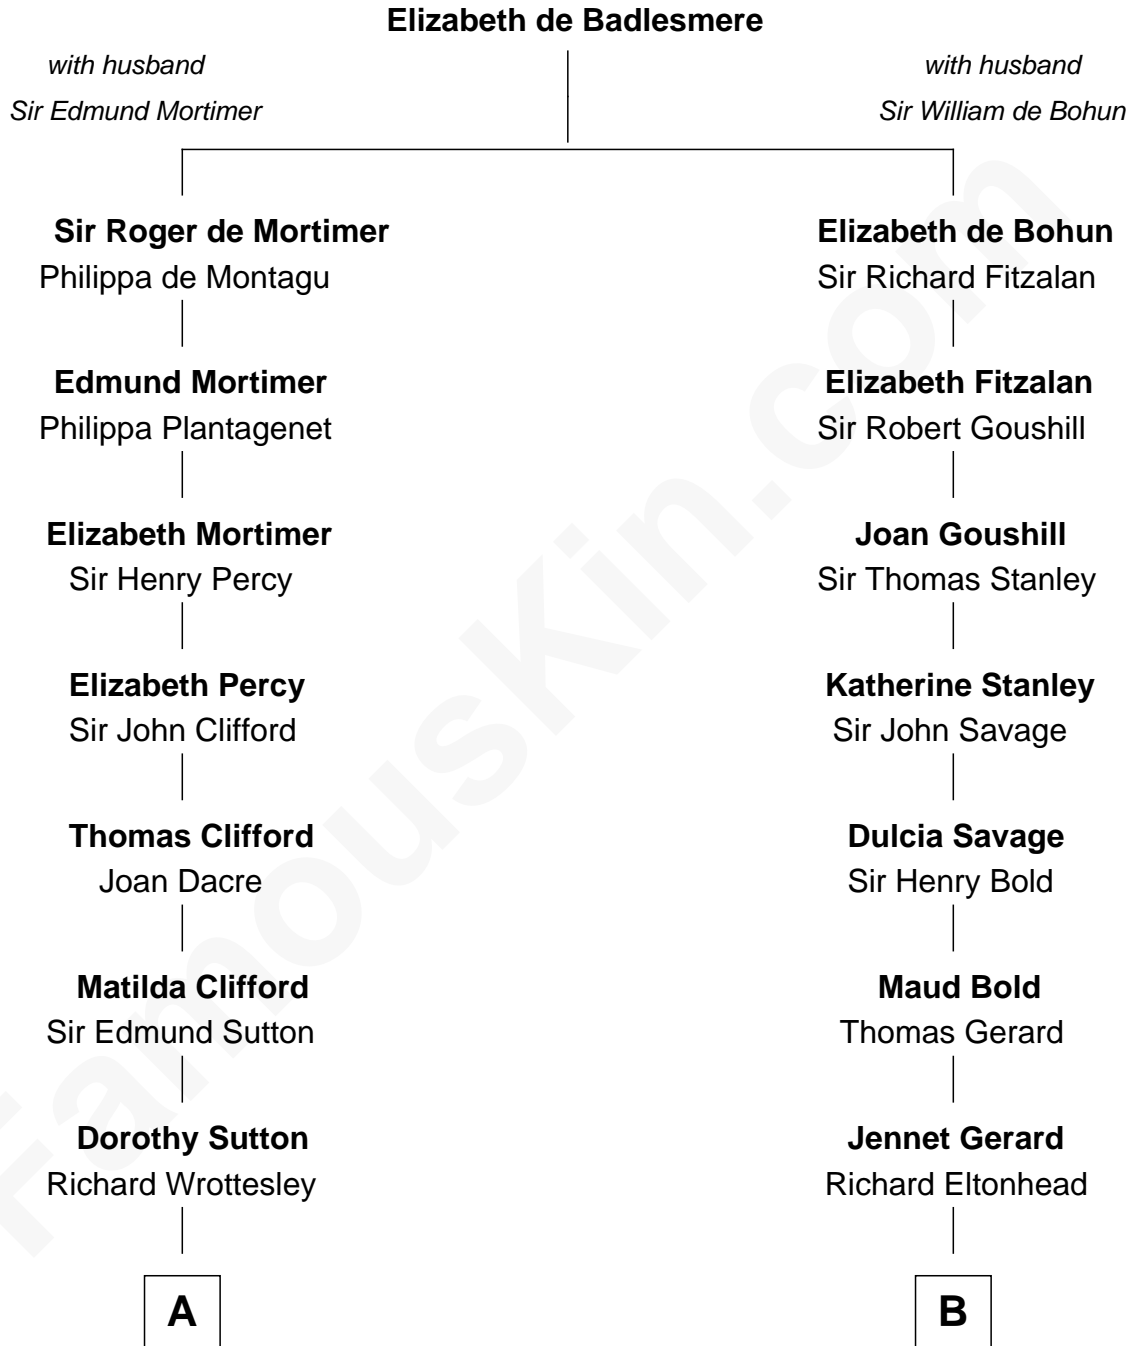

MAYFLOWER

FamousKin.com Relationship Chart of Richard More

(c1614 - c1696) Mayflower passenger 1620

11th cousin 1 time removed of

Francis Lightfoot Lee

Signer of the Declaration of Independence

A

Joan Wrottesley

Richard Cresset

Margaret Cresset

Thomas More

Jasper More

Elizabeth Smalley

Katherine More

Col. Samuel More

Richard More