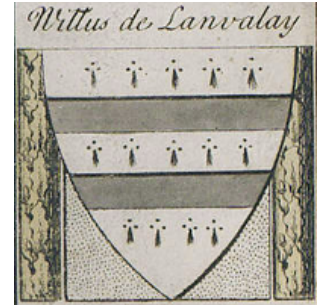

**MAYFLOWER**

# FamousKin.com Relationship Chart of

**Richard More**

(c1614 - c1696) Mayflower passenger 1620

1st cousin 14 times removed of

**William de Lanvallay**

*Magna Carta Surety*

**A**

Philippe Neville  
Sir Thomas Dacre