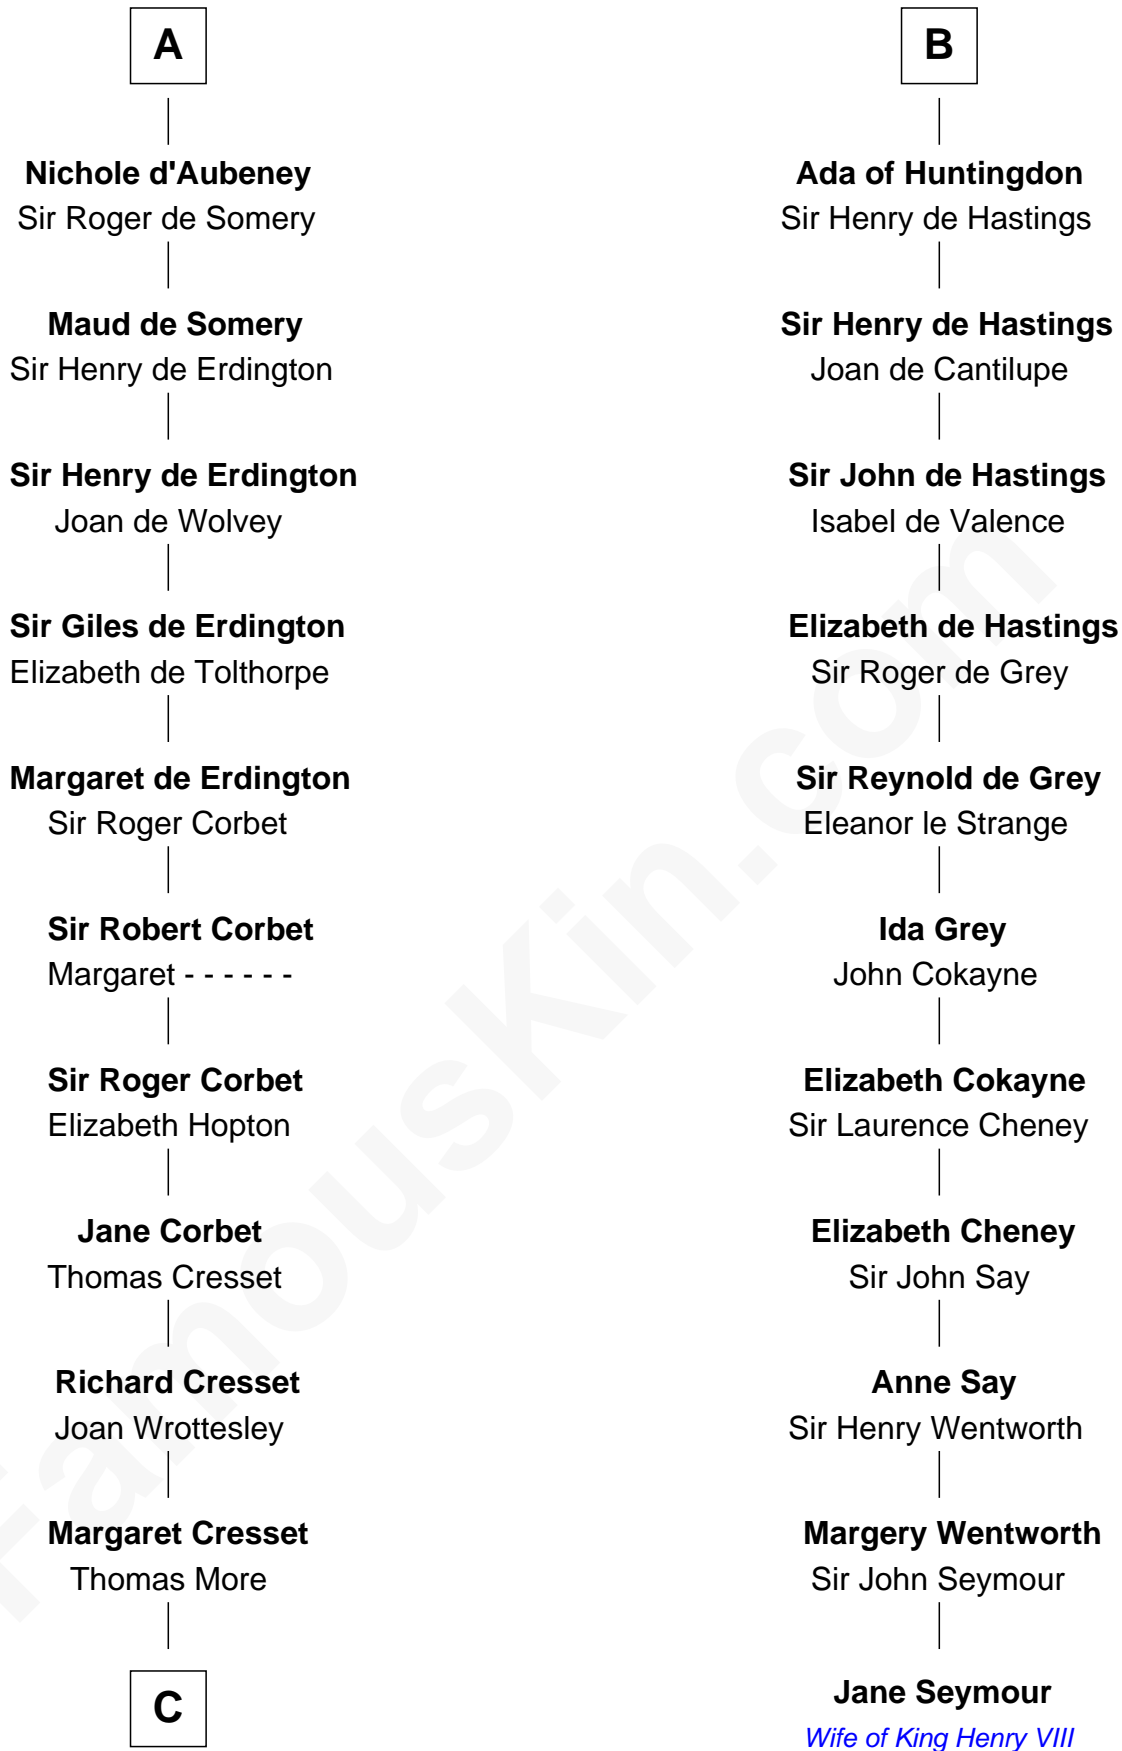

MAYFLOWER

FamousKin.com Relationship Chart of

Richard More

(c1614 - c1696) Mayflower passenger 1620

17th cousin 2 times removed of

Jane Seymour

3rd Wife of King Henry VIII

Charles of Lower Lorraine

Ide de Chiny

Alice of Louvain

William d'Aubenev

William d'Aubenev

Maud de St. Hilary

William d'Aubenev

Mabel of Chester

A

Maud of Northumberland

David I, King of Scotland

Henry of Huntingdon

Ada de Warenne

David of Huntingdon

Maud of Chester

B

C

—
Jasper More
Elizabeth Smalley

—
Katherine More
Col. Samuel More

—
Richard More
Mayflower passenger 1620

FamousKin.com