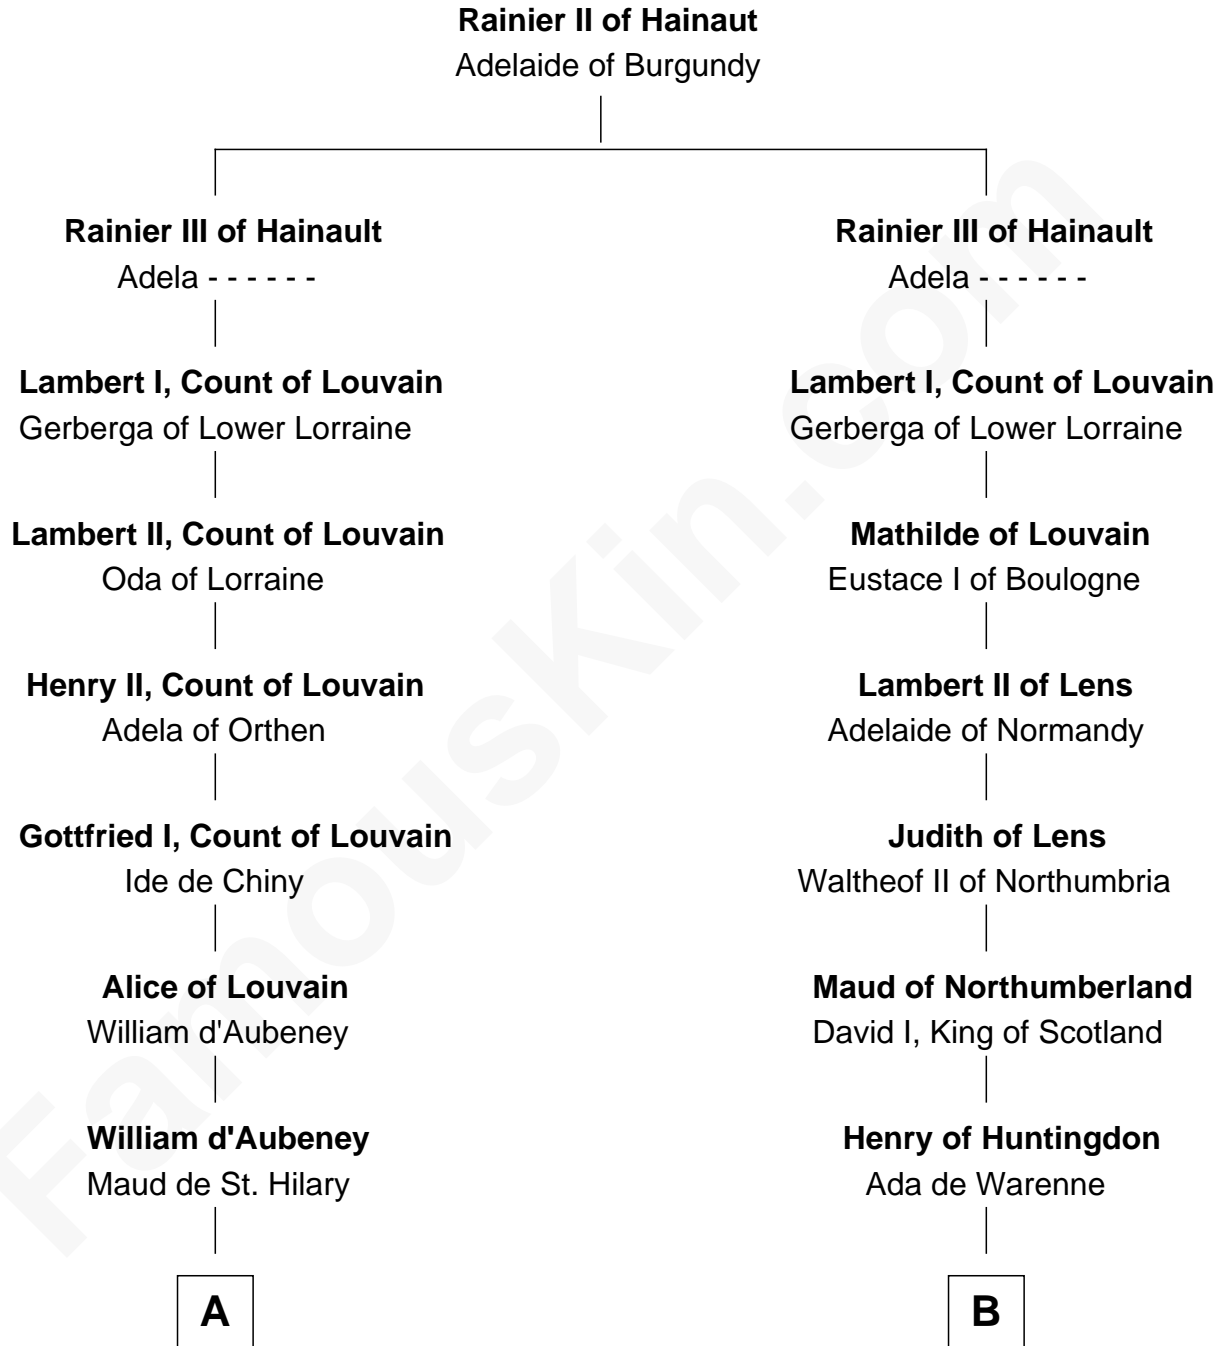

MAYFLOWER

FamousKin.com Relationship Chart of

Richard More

(c1614 - c1696) Mayflower passenger 1620

18th cousin 2 times removed of

Jane Seymour

3rd Wife of King Henry VIII

C

Margaret Cresset

Thomas More

Jasper More

Elizabeth Smalley

Katherine More

Col. Samuel More

Richard More

Mayflower passenger 1620