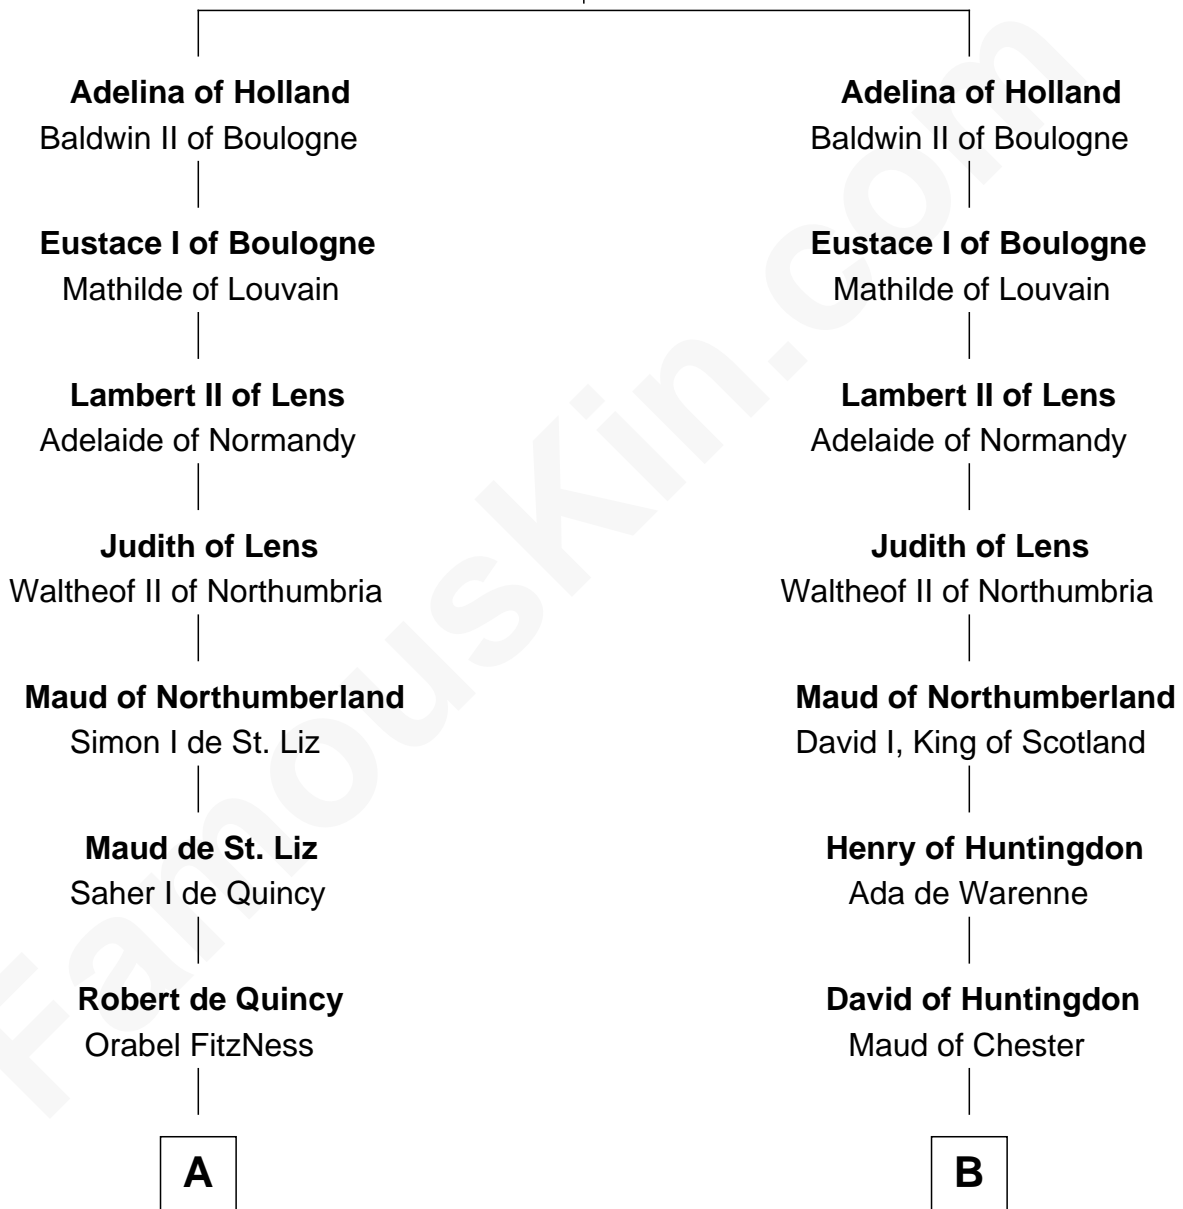

**MAYFLOWER**

# FamousKin.com Relationship Chart of

**Richard More**

(c1614 - c1696) Mayflower passenger 1620

17th cousin 4 times removed of

**Jane Seymour**

3rd Wife of King Henry VIII

**Arnulf of Holland**  
Lutgardis of Luxemburg