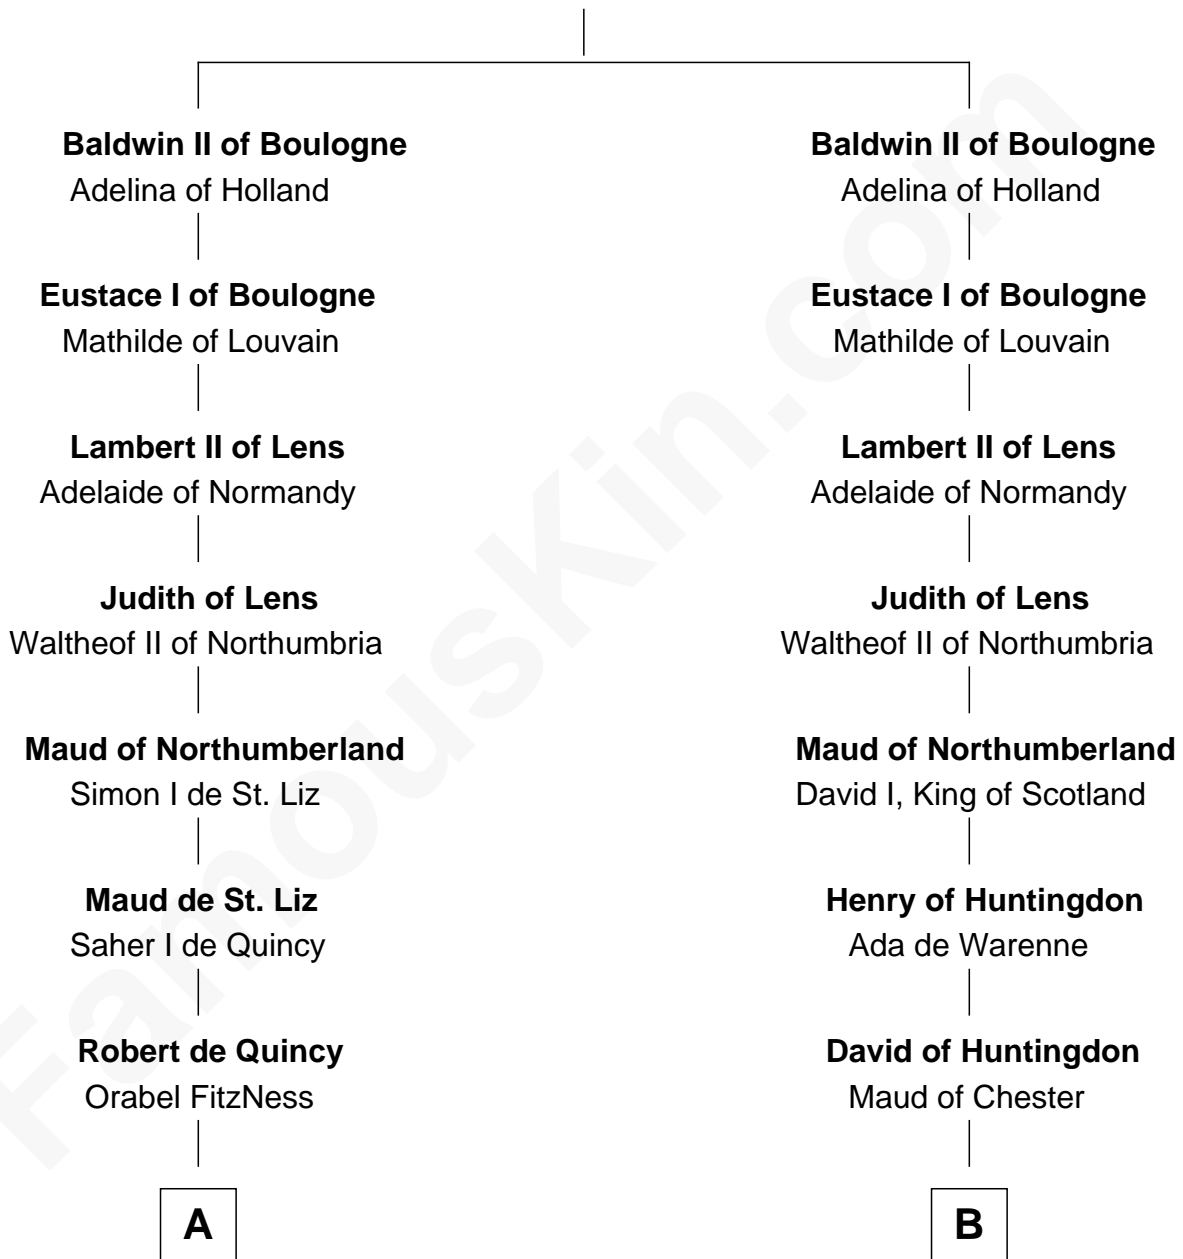

MAYFLOWER

FamousKin.com Relationship Chart of

Richard More

(c1614 - c1696) *Mayflower passenger 1620*

17th cousin 4 times removed of

Jane Seymour

3rd Wife of King Henry VIII

Arnulf III of Boulogne

C

—
Joan Wrottesley

Richard Cresset

—
Margaret Cresset

Thomas More

—
Jasper More

Elizabeth Smalley

—
Katherine More

Col. Samuel More

—
Richard More

Mayflower passenger 1620