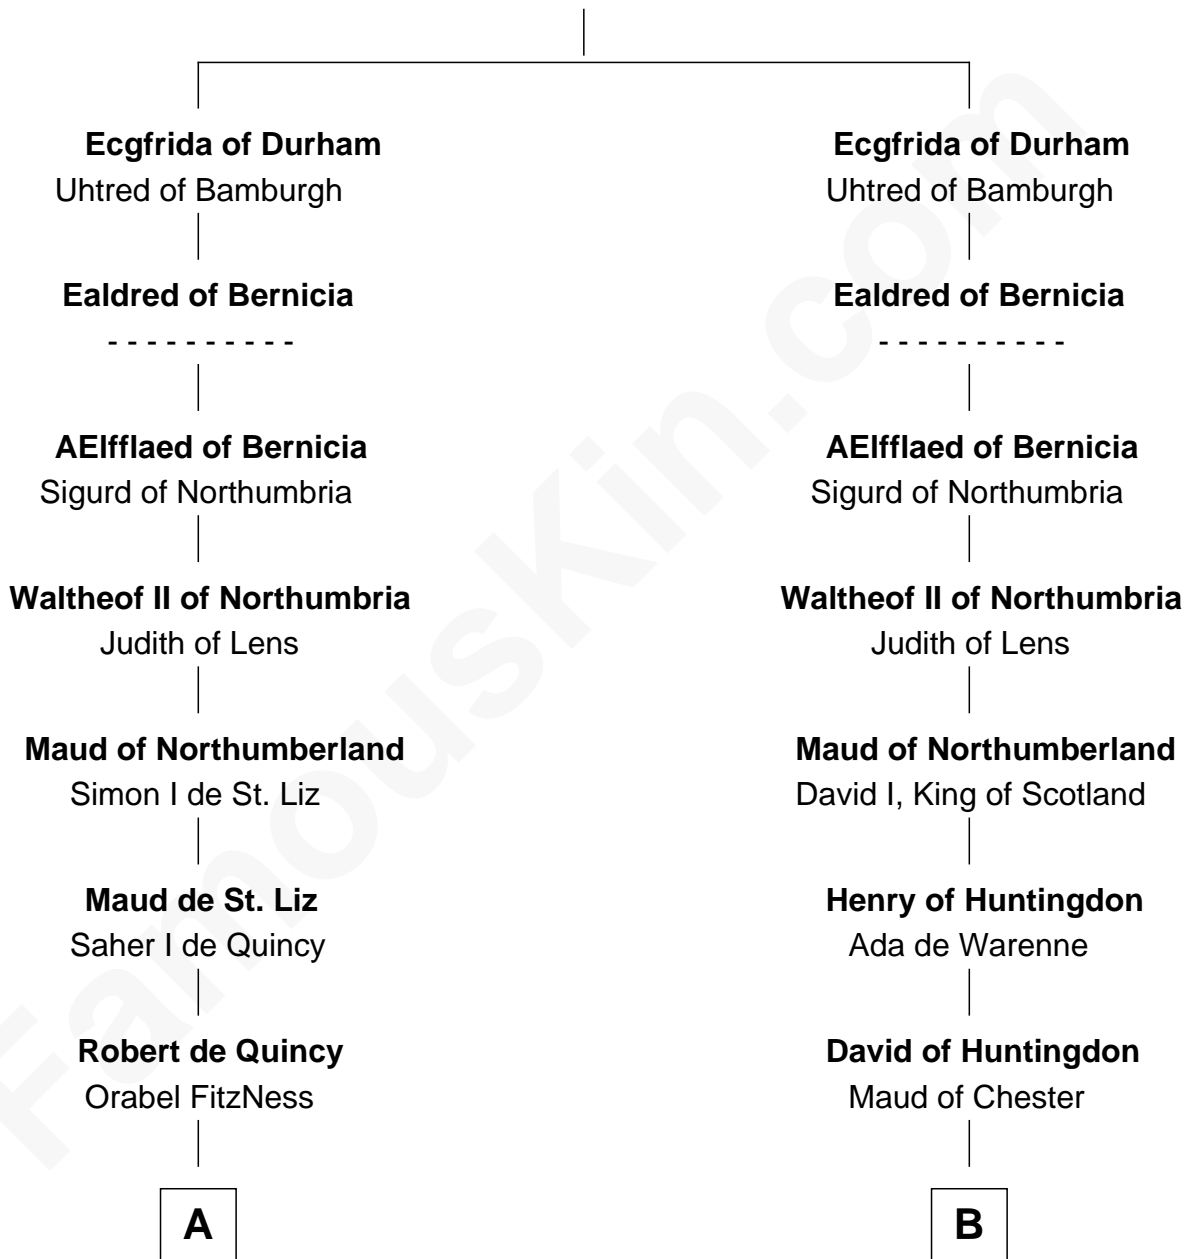

**MAYFLOWER**

# FamousKin.com Relationship Chart of

**Richard More**

(c1614 - c1696) Mayflower passenger 1620

17th cousin 4 times removed of

**Jane Seymour**

3rd Wife of King Henry VIII

**Aldhun of Durham**

**C**

—  
**Joan Wrottesley**

Richard Cresset

—  
**Margaret Cresset**

Thomas More

—  
**Jasper More**

Elizabeth Smalley

—  
**Katherine More**

Col. Samuel More

—  
**Richard More**

*Mayflower passenger 1620*

FamousKin.com