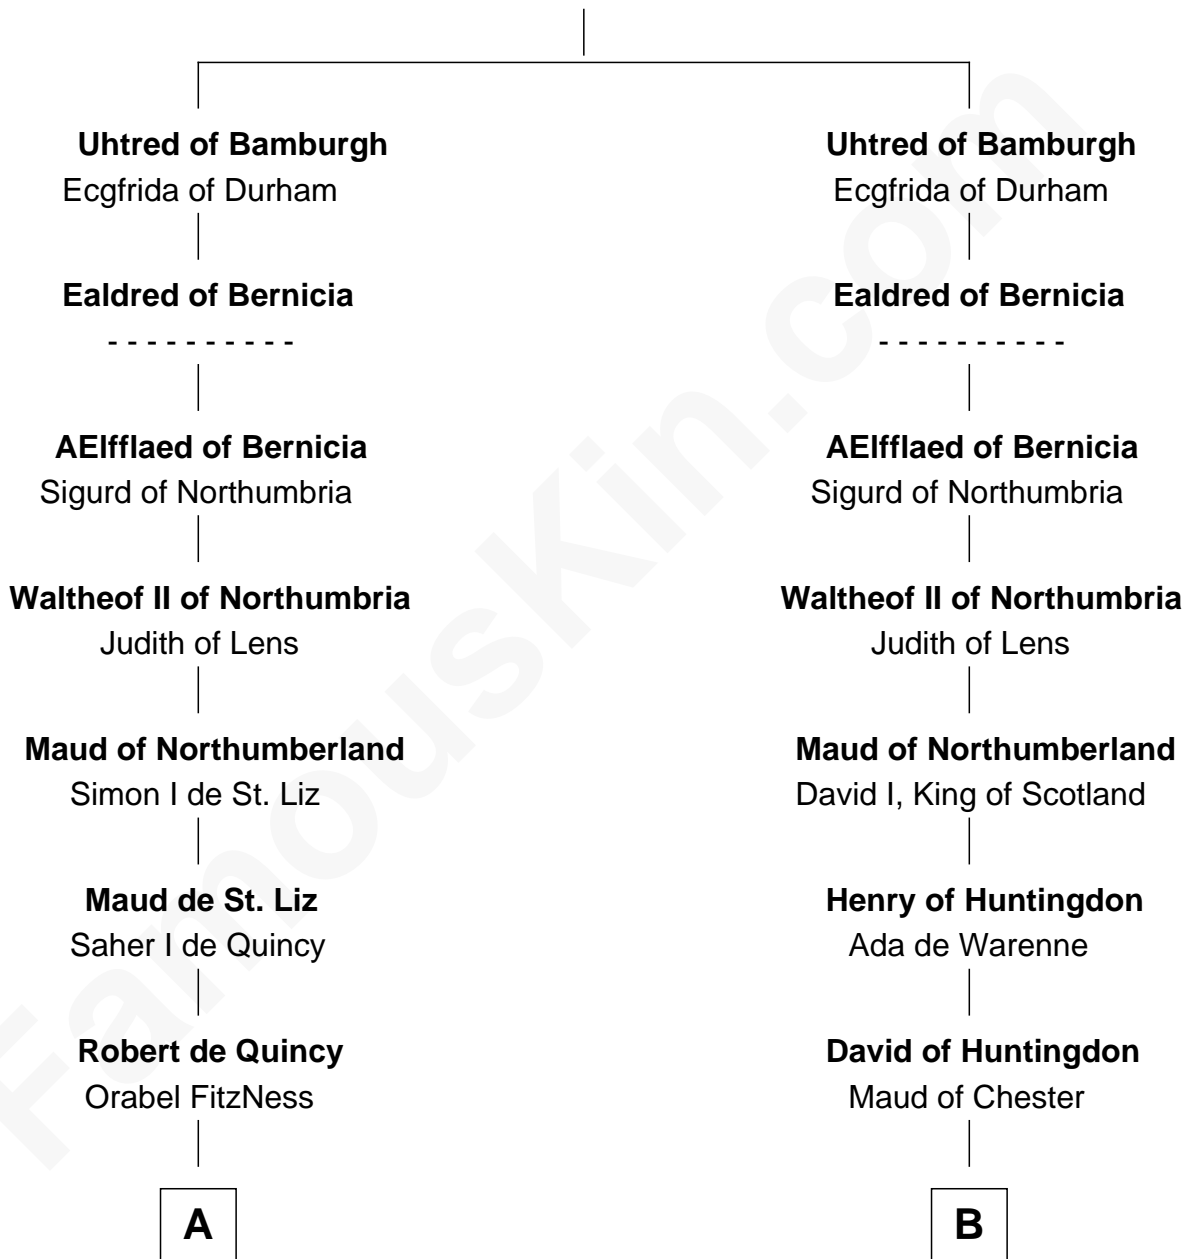

**MAYFLOWER**

# FamousKin.com Relationship Chart of

**Richard More**

(c1614 - c1696) Mayflower passenger 1620

17th cousin 4 times removed of

**Jane Seymour**

3rd Wife of King Henry VIII

**Waltheof of Bamburgh**

**C**

—  
**Joan Wrottesley**

Richard Cresset

—  
**Margaret Cresset**

Thomas More

—  
**Jasper More**

Elizabeth Smalley

—  
**Katherine More**

Col. Samuel More

—  
**Richard More**

*Mayflower passenger 1620*