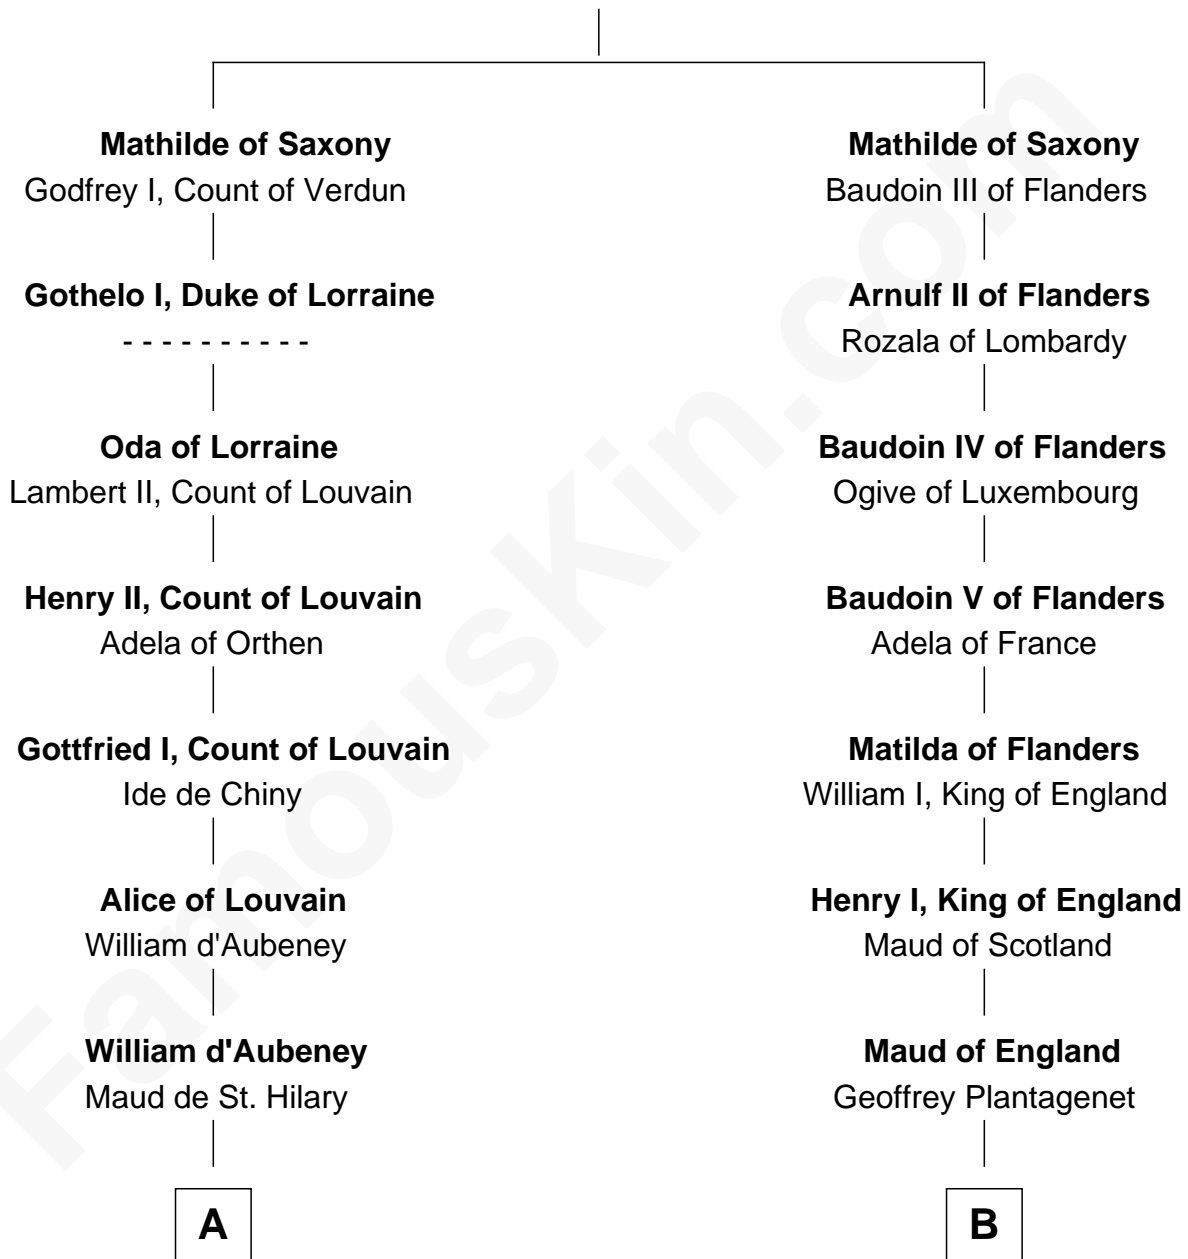

MAYFLOWER

FamousKin.com Relationship Chart of

Richard More

(c1614 - c1696) Mayflower passenger 1620

19th cousin 1 time removed of

Jane Seymour

3rd Wife of King Henry VIII

Herman Billung

C

Margaret Cresset

Thomas More

Jasper More

Elizabeth Smalley

Katherine More

Col. Samuel More

Richard More