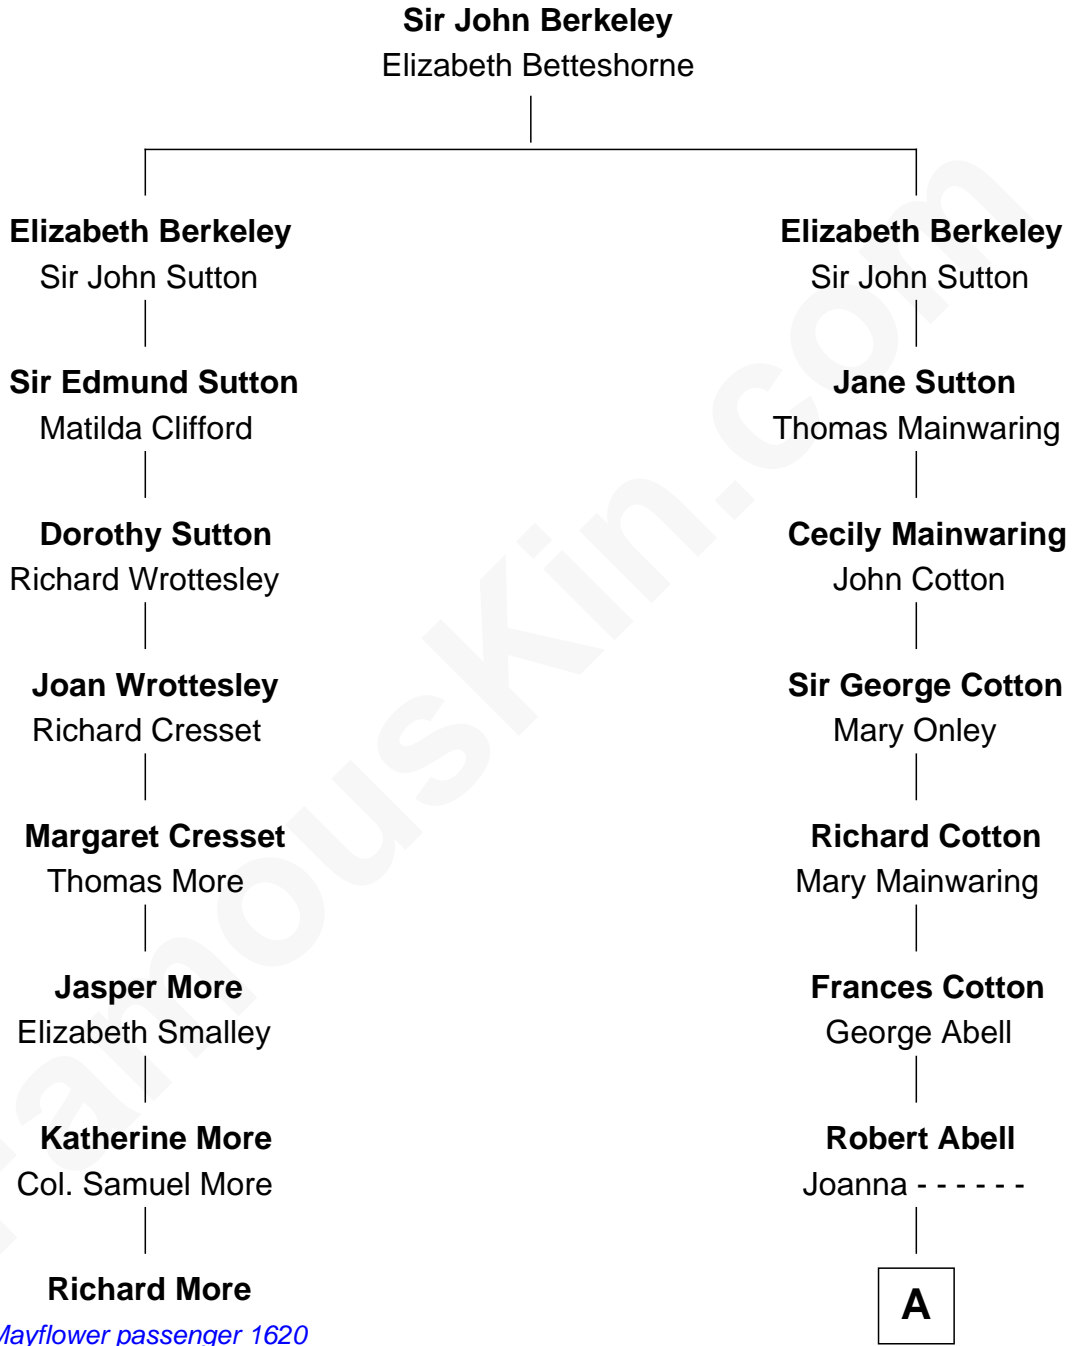

**MAYFLOWER**

# FamousKin.com Relationship Chart of

**Richard More**

(c1614 - c1696) *Mayflower passenger 1620*

7th cousin 9 times removed of

**John Adams Morgan**

1952 *Olympic Sailing Gold Medalist*

**A**

**Caleb Abell**  
Margaret Post

**Mary Abell**  
Joseph Tracy

**Joseph Tracy**  
Anna Hinckley

**Jared Tracy**  
Margaret Grant

**William Gedney Tracy**  
Rachel Huntington

**Charles F. Tracy**  
Louisa Kirkland

**Frances Louisa Tracy**  
John Pierpont Morgan