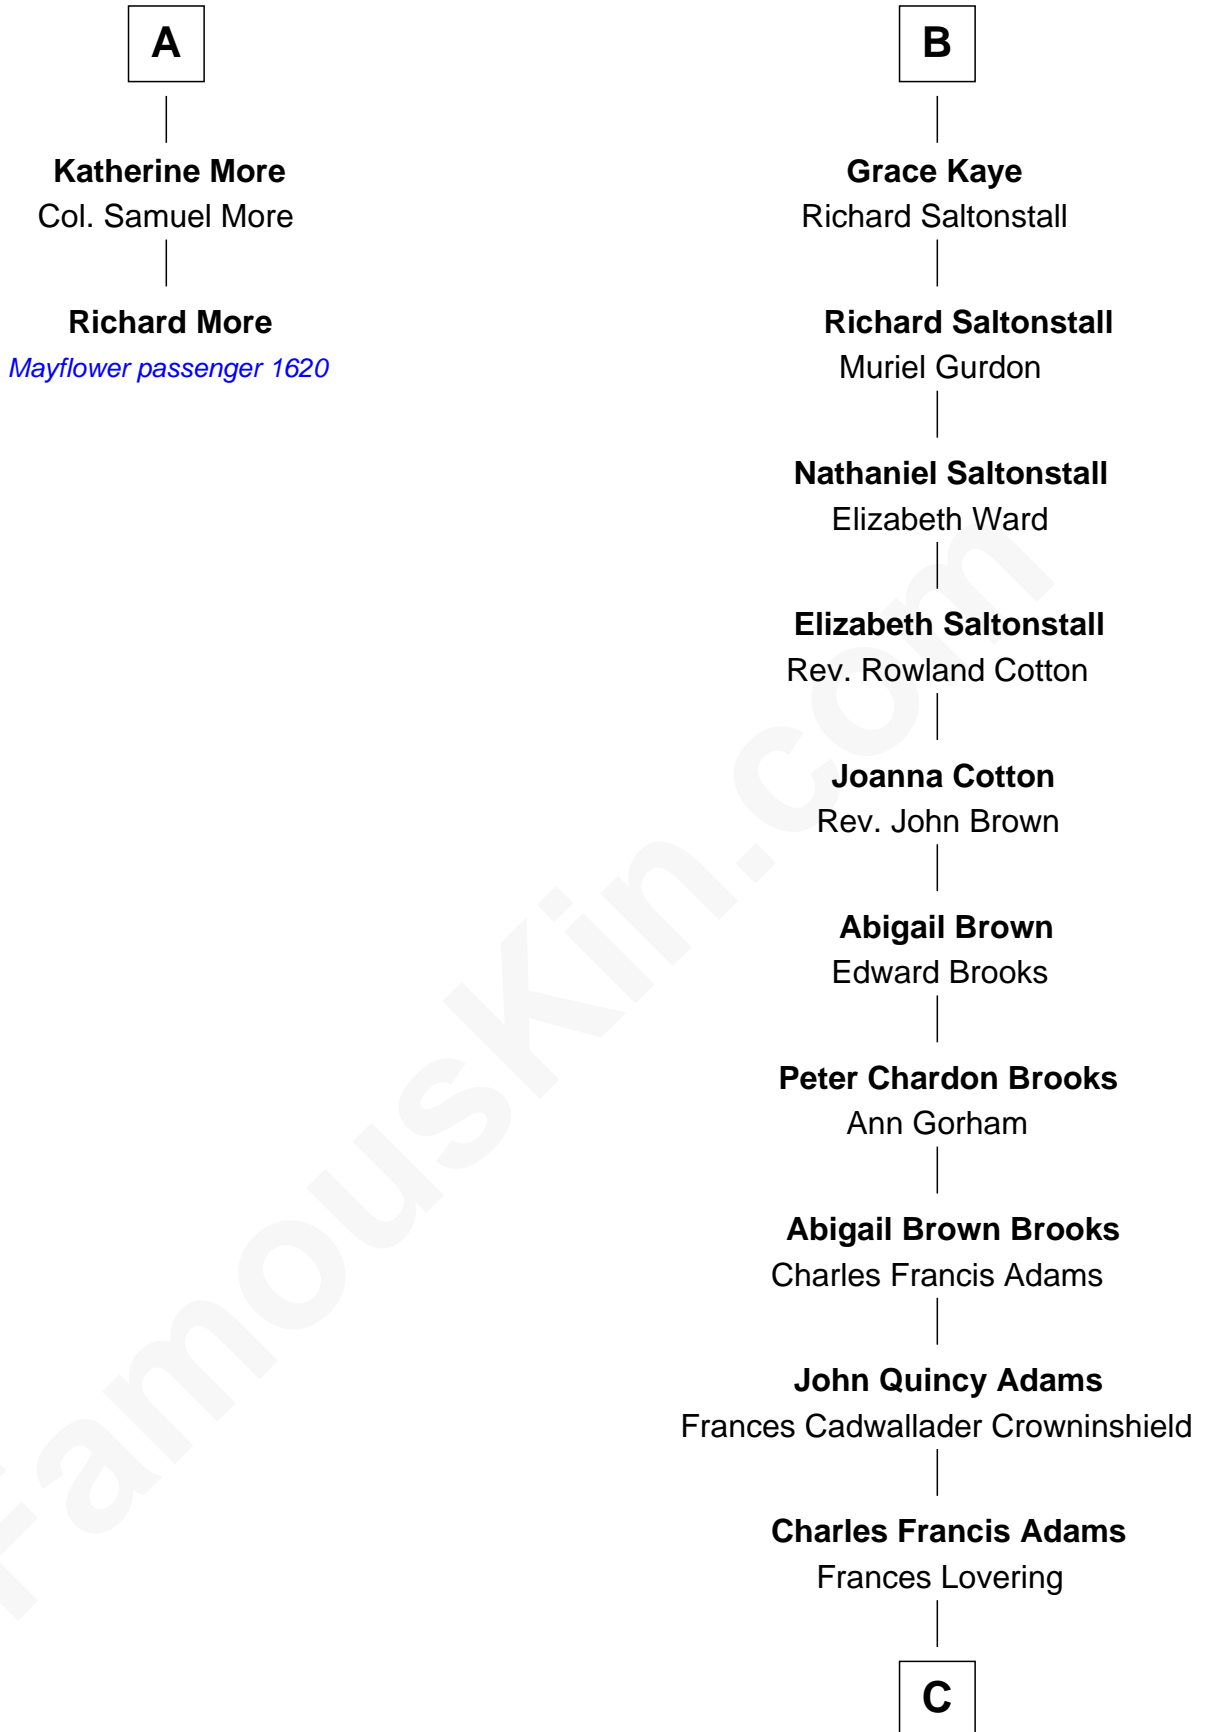

# FamousKin.com Relationship Chart of

**Richard More**

*(c1614 - c1696) Mayflower passenger 1620*

**8th cousin 10 times removed of**

**John Adams Morgan**

*1952 Olympic Sailing Gold Medalist*

**Sir Henry Percy**  
Elizabeth Mortimer

**Elizabeth Percy**  
Sir John Clifford

**Thomas Clifford**  
Joan Dacre

**Matilda Clifford**  
Sir Edmund Sutton

**Dorothy Sutton**  
Richard Wrottesley

**Joan Wrottesley**  
Richard Cresset

**Margaret Cresset**  
Thomas More

**Jasper More**  
Elizabeth Smalley

**A**

**Sir Henry Percy**  
Eleanor Neville

**Sir Henry Percy**  
Eleanor Poynings

**Margaret Percy**  
Sir William Gascoigne

**Dorothy Gascoigne**  
Sir Ninian Markenfield

**Alice Markenfield**  
Sir Robert Mauleverer

**Dorothy Mauleverer**  
John Kaye

**Robert Kaye**  
Anne Flower

**B**

**C**

—  
**Catherine Frances Lovering Adams**

Henry Sturgis Morgan

—  
**John Adams Morgan**