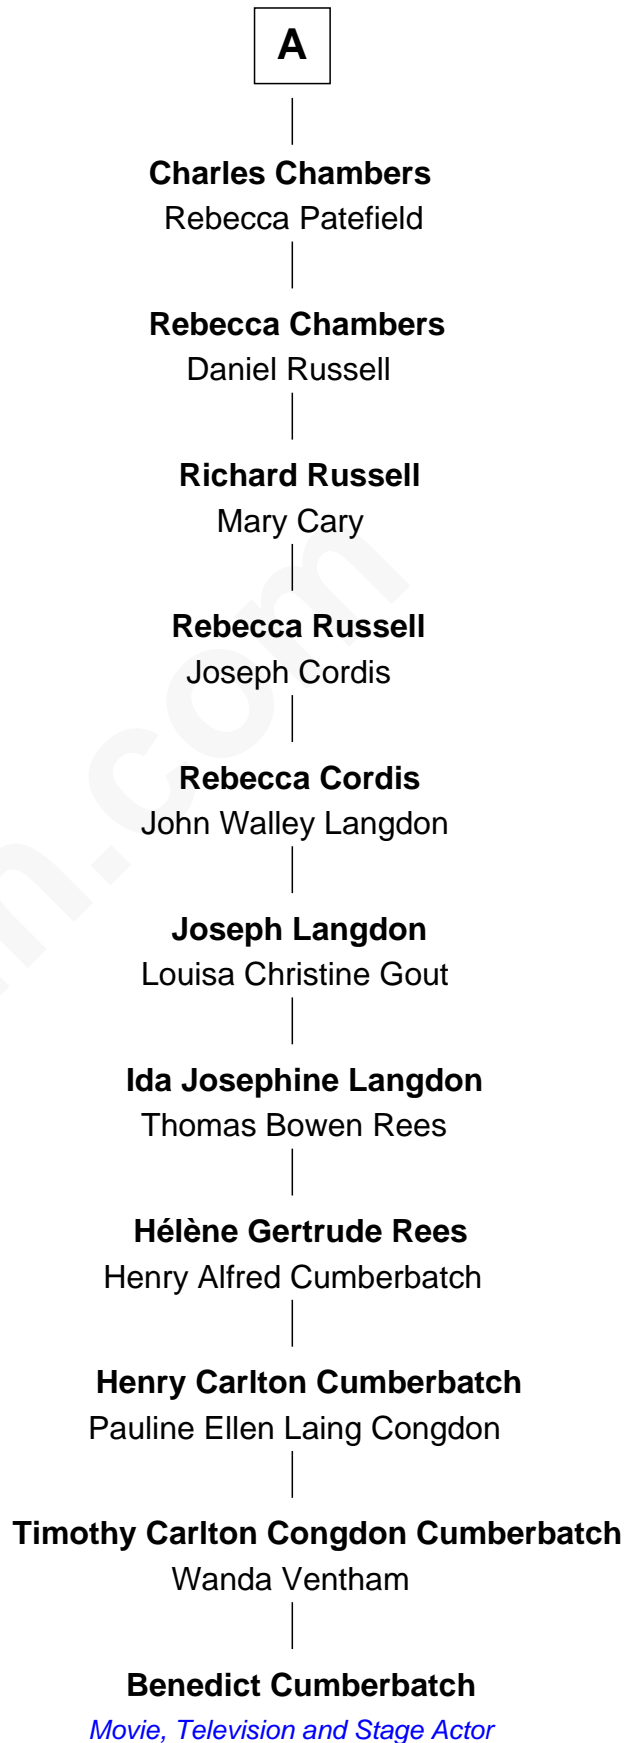

# FamousKin.com Relationship Chart of **Richard More**

(c1614 - c1696) *Mayflower* passenger 1620

5th cousin 12 times removed of

**Benedict Cumberbatch**

*Movie, Television and Stage Actor*

**Sir Roger Corbet**  
Elizabeth Hopton

**Jane Corbet**  
Thomas Cresset

**Richard Cresset**  
Joan Wrottesley

**Margaret Cresset**  
Thomas More

**Jasper More**  
Elizabeth Smalley

**Katherine More**  
Col. Samuel More

**Richard More**  
*Mayflower* passenger 1620

**Sir Richard Corbet**  
Elizabeth Devereux

**Sir Robert Corbet**  
Elizabeth Vernon

**Sir Roger Corbet**  
Anne Windsor

**Margaret Corbet**  
Sir Francis Palmes

**Sir Francis Palmes**  
Mary Hadnall

**Andrew Palmes**  
Elizabeth Harrison

**Elizabeth Palmes**  
Robert Chambers

**A**

Benedict Cumberbatch photo by [Gage Skidmore](#) (CC BY-SA 2.0)