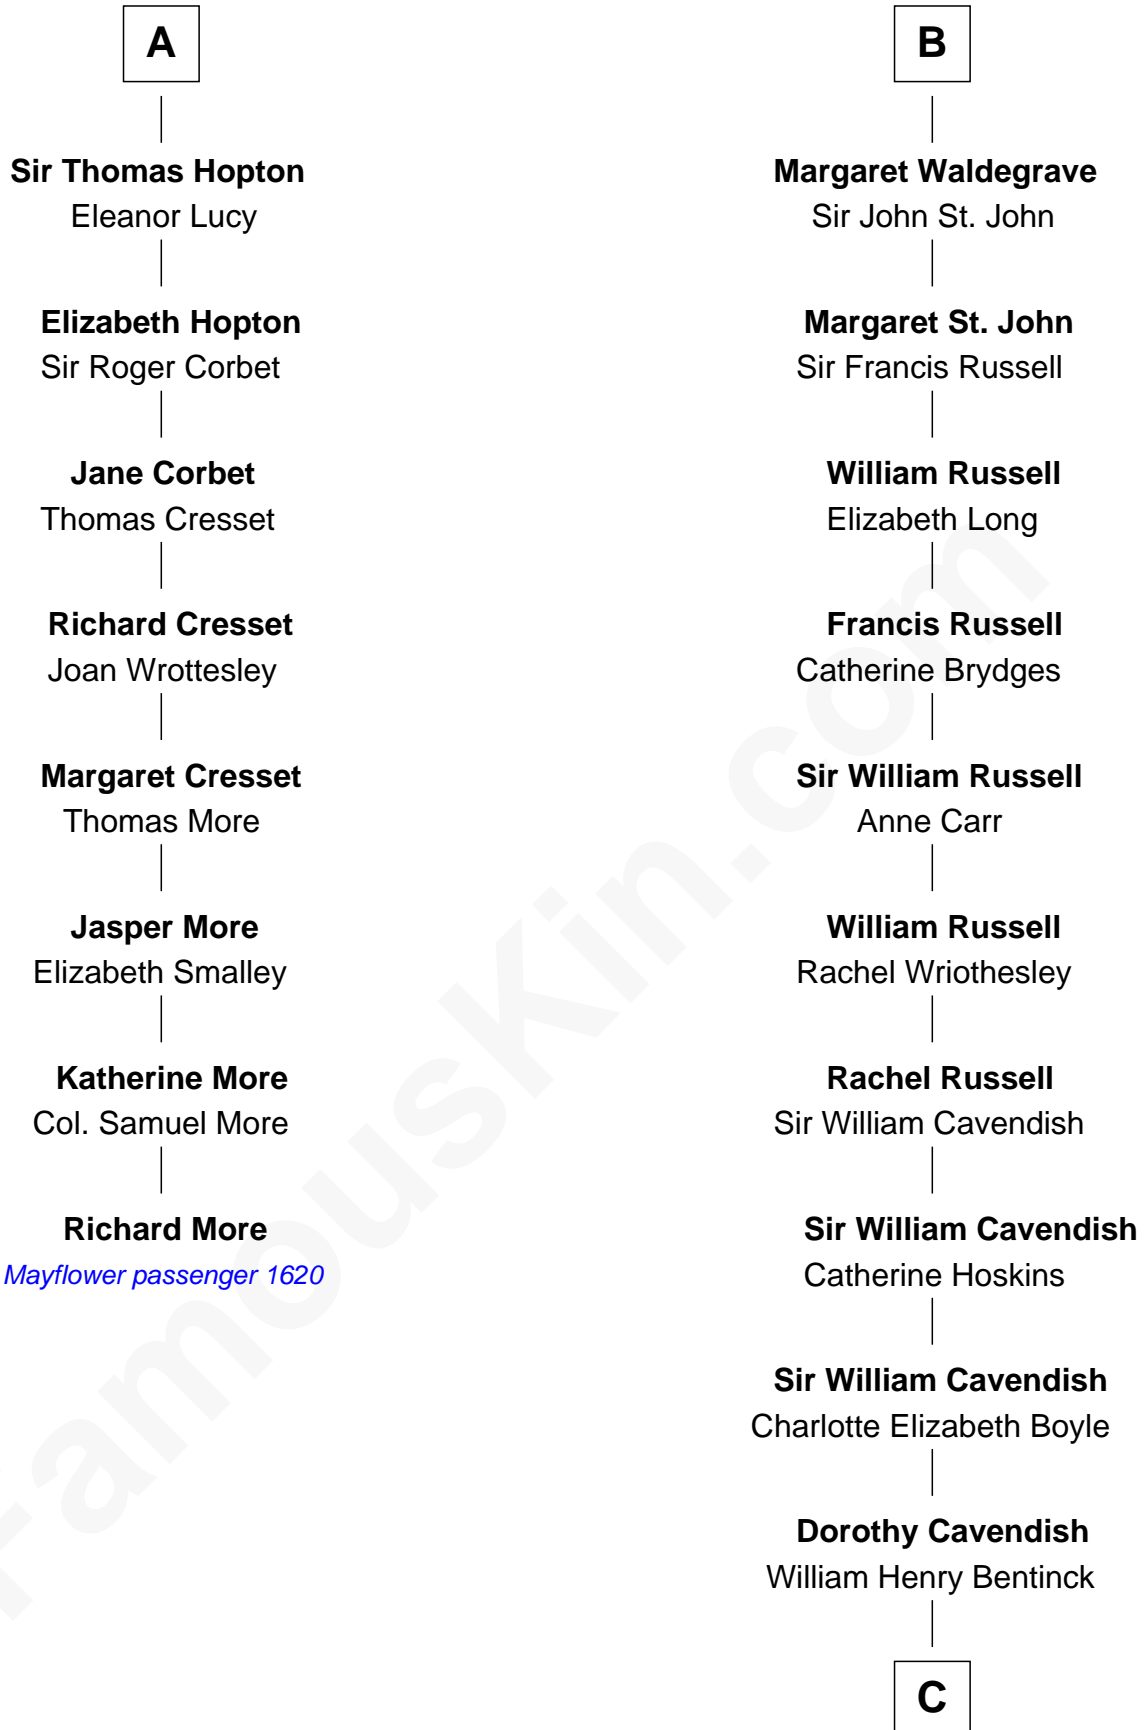

MAYFLOWER

FamousKin.com Relationship Chart of **Richard More**

(c1614 - c1696) Mayflower passenger 1620

14th cousin 7 times removed of

Queen Elizabeth II

Queen of the United Kingdom

C

Charles Augustus Cavendish-Bentinck

Anne Wellesley

Rev. Charles William Cavendish-Bentinck

Caroline Louisa Burnaby

Cecilia Nina Cavendish-Bentinck

Claude George Bowes-Lyon

Elizabeth Bowes-Lyon

George VI, King of the United Kingdom

Queen Elizabeth II

Queen of the United Kingdom