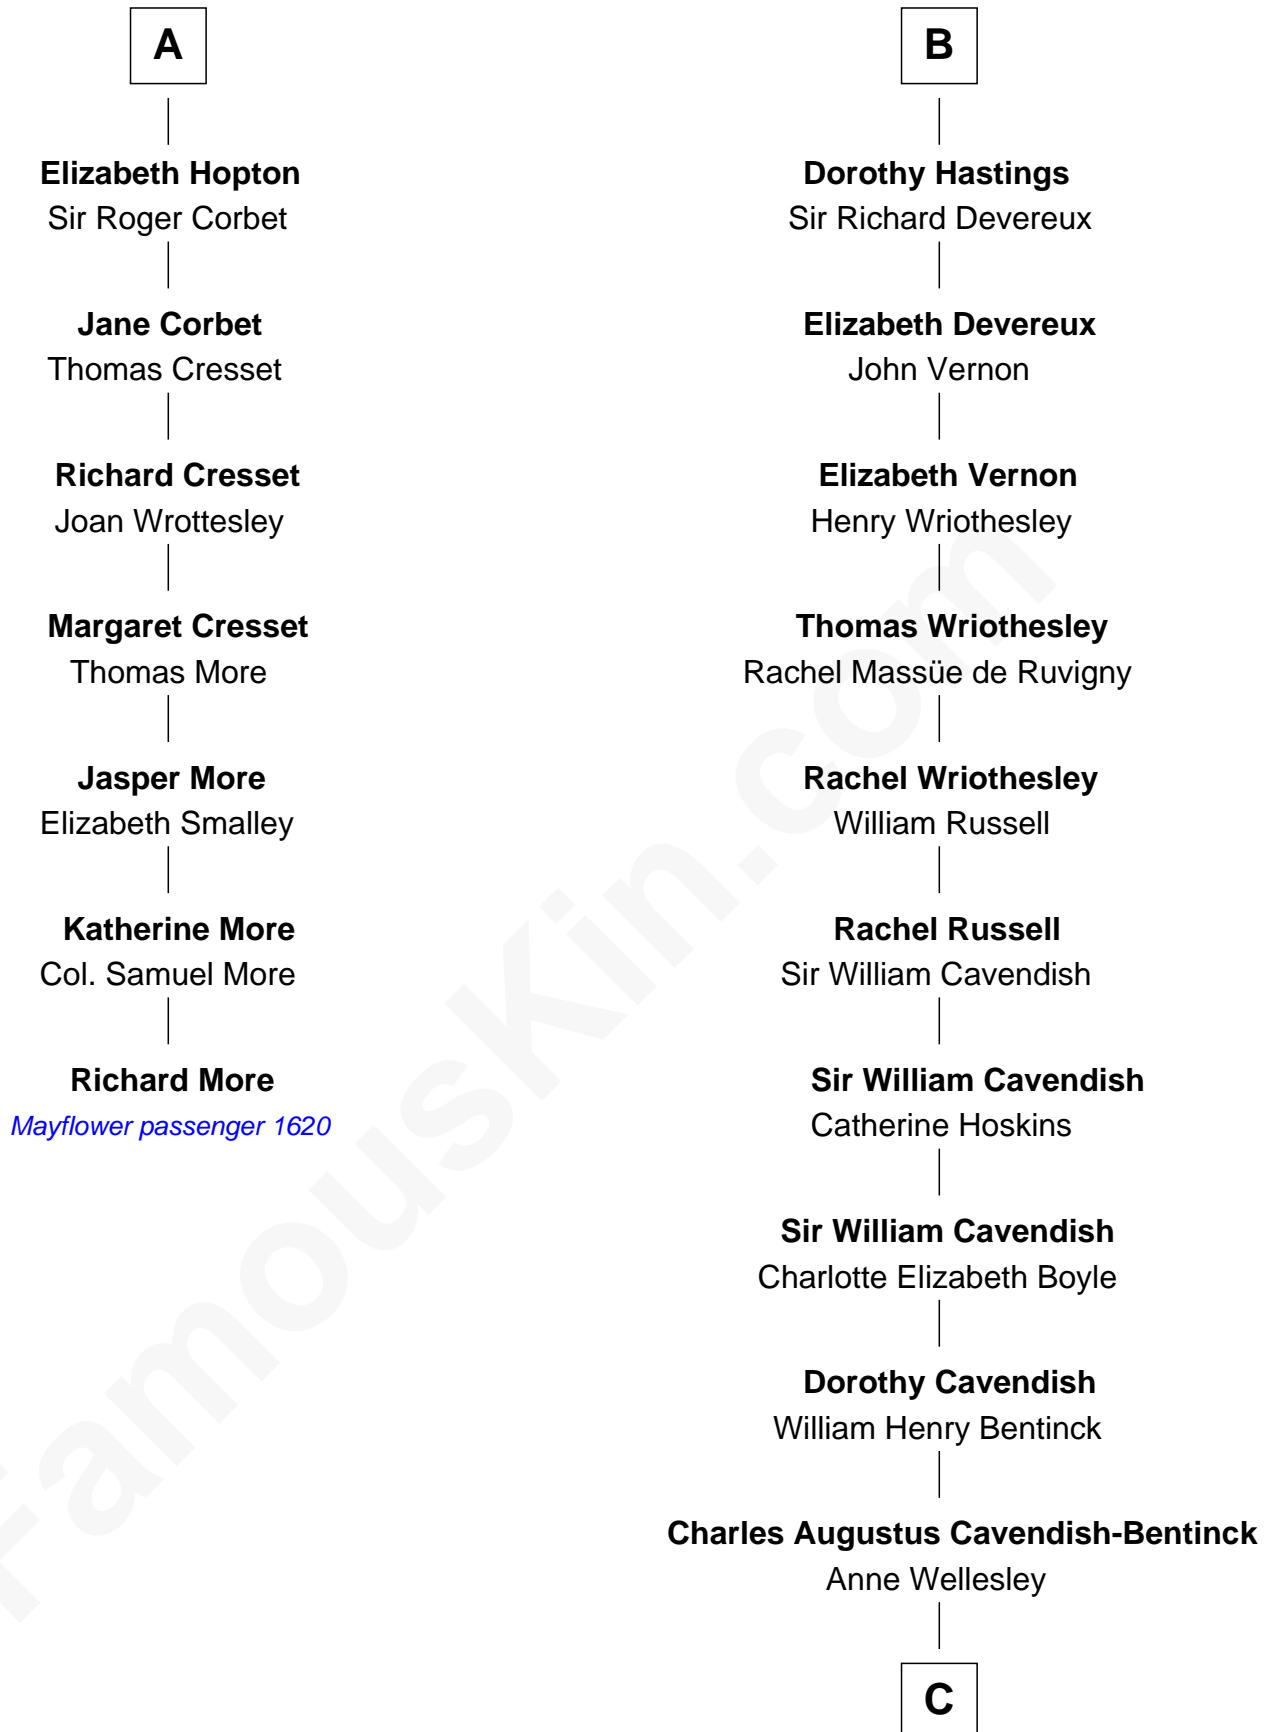

MAYFLOWER

FamousKin.com Relationship Chart of Richard More

(c1614 - c1696) Mayflower passenger 1620

13th cousin 7 times removed of

Queen Elizabeth II

Queen of the United Kingdom

C

Rev. Charles William Cavendish-Bentinck

Caroline Louisa Burnaby

Cecilia Nina Cavendish-Bentinck

Claude George Bowes-Lyon

Elizabeth Bowes-Lyon

George VI, King of the United Kingdom

Queen Elizabeth II

Queen of the United Kingdom