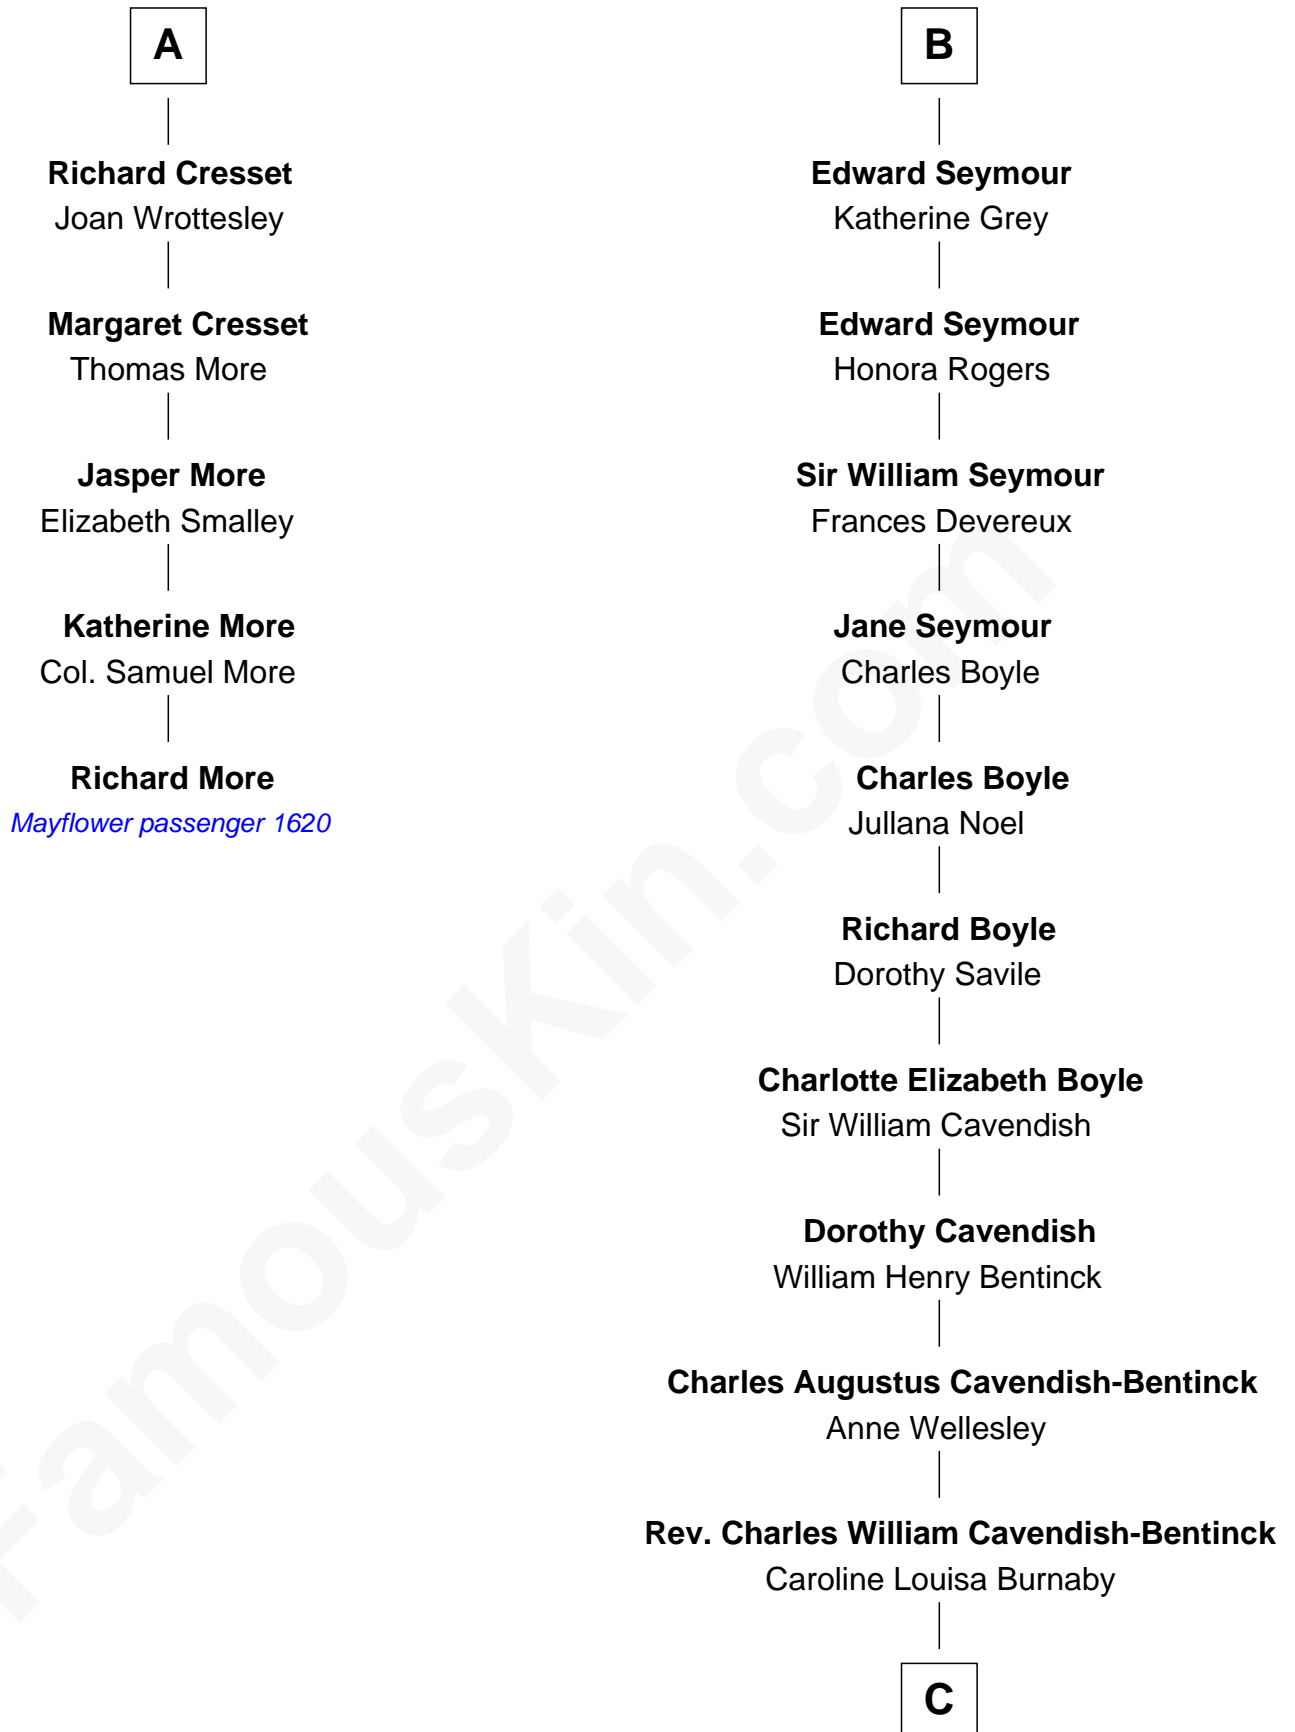

MAYFLOWER

FamousKin.com Relationship Chart of **Richard More**

(c1614 - c1696) Mayflower passenger 1620

11th cousin 8 times removed of

Queen Elizabeth II

Queen of the United Kingdom

C

Cecilia Nina Cavendish-Bentinck

Claude George Bowes-Lyon

Elizabeth Bowes-Lyon

George VI, King of the United Kingdom

Queen Elizabeth II

Queen of the United Kingdom

FamousKin.com