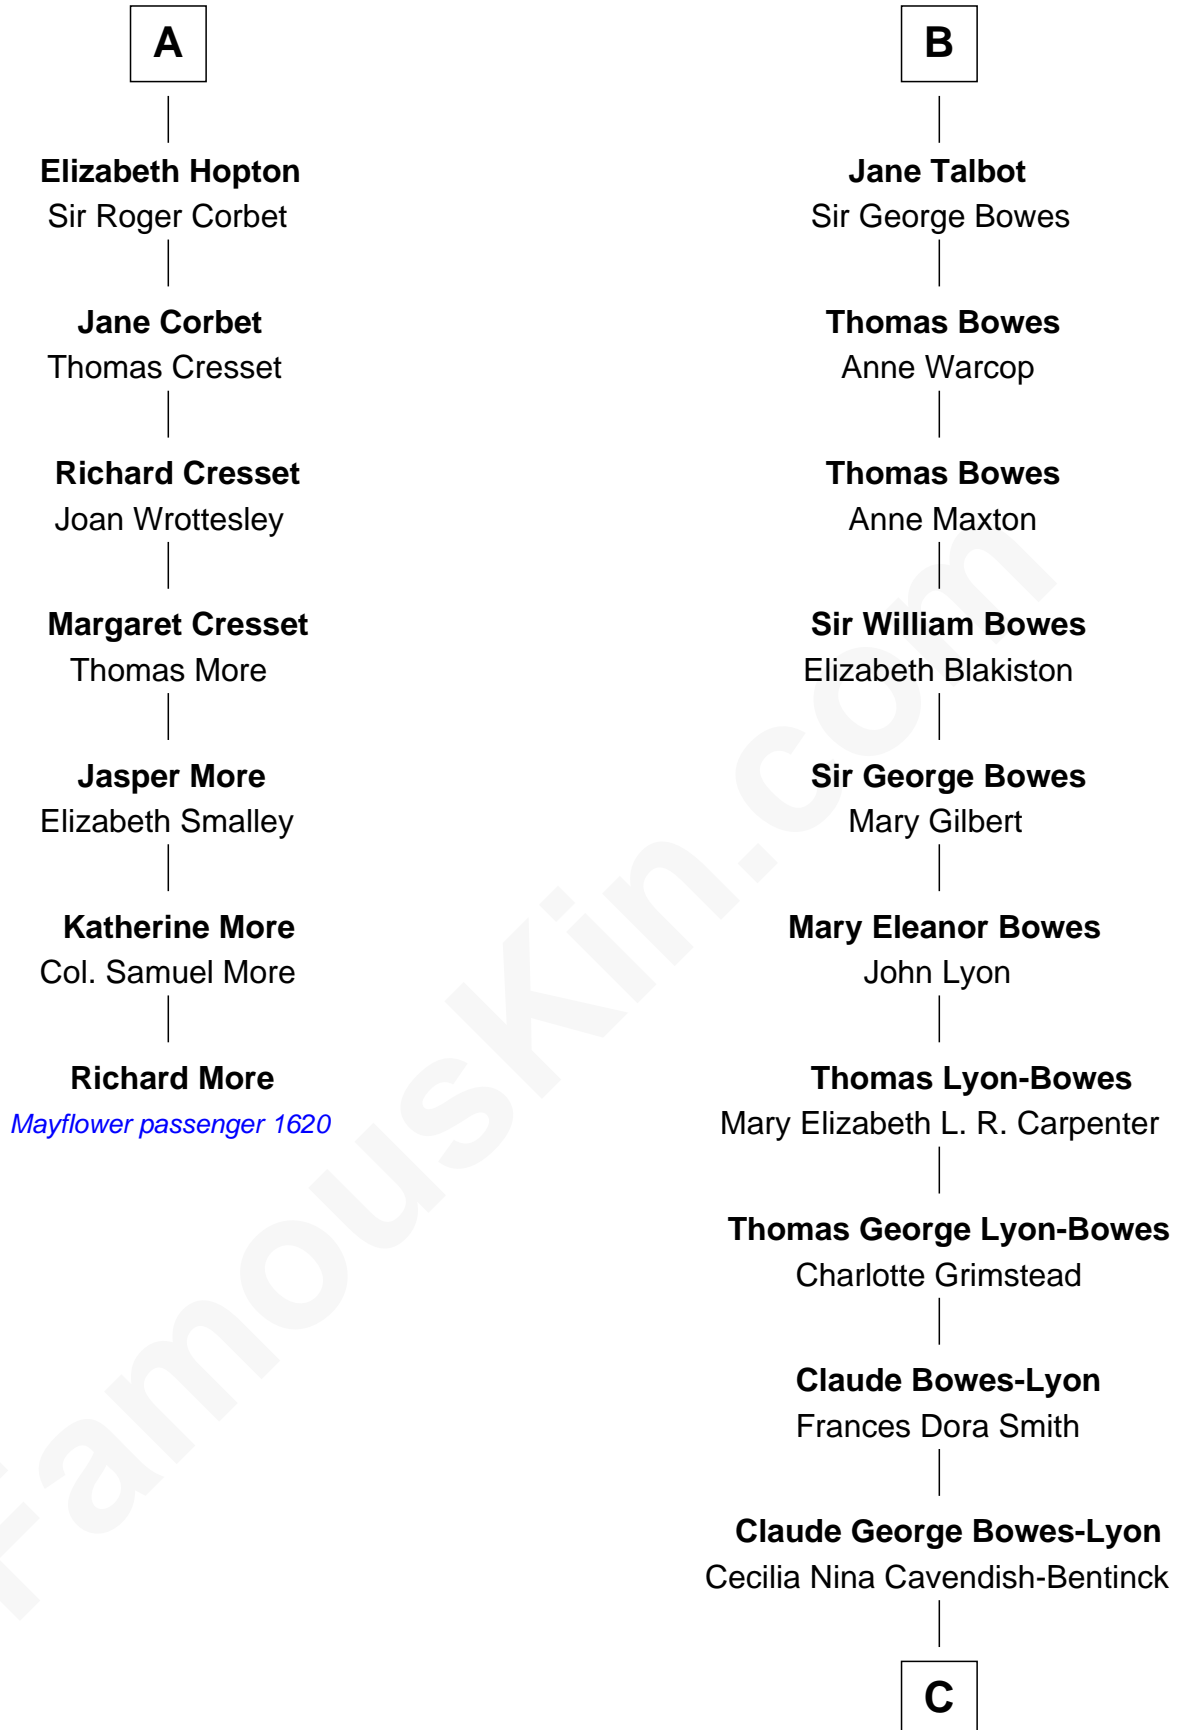

MAYFLOWER

FamousKin.com Relationship Chart of **Richard More**

(c1614 - c1696) *Mayflower* passenger 1620

13th cousin 5 times removed of

Queen Elizabeth II

Queen of the United Kingdom

Sir James le Boteler

Eleanor de Bohun

C

Elizabeth Bowes-Lyon
George VI, King of the United Kingdom

Queen Elizabeth II
Queen of the United Kingdom

FamousKin.com