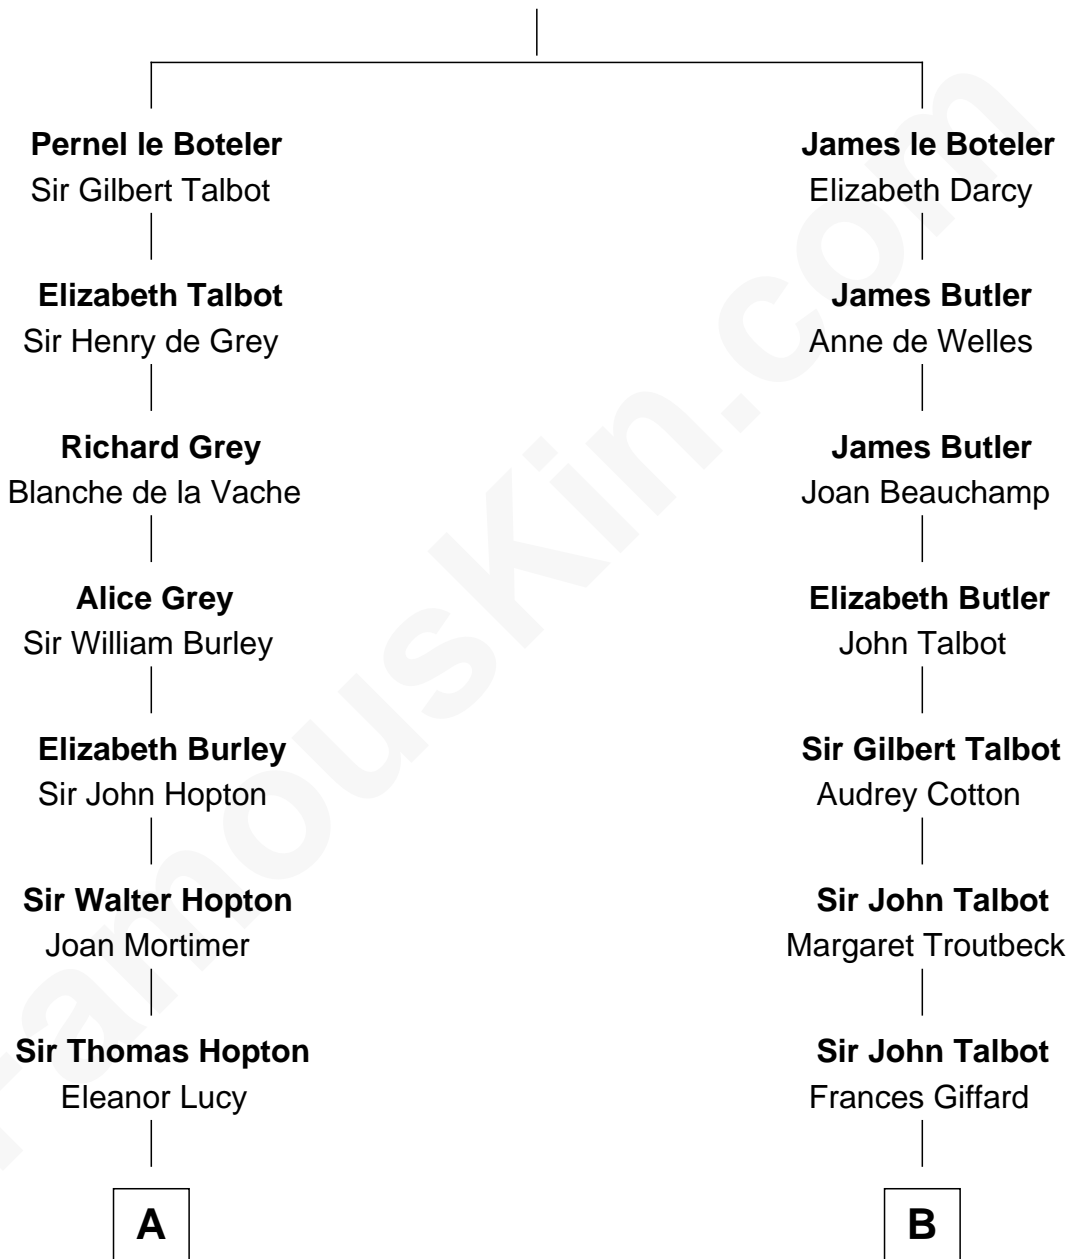

MAYFLOWER

FamousKin.com Relationship Chart of **Richard More**

(c1614 - c1696) *Mayflower* passenger 1620

13th cousin 5 times removed of

Queen Elizabeth II

Queen of the United Kingdom

Sir James le Boteler

Eleanor de Bohun

C

Elizabeth Bowes-Lyon
George VI, King of the United Kingdom

Queen Elizabeth II
Queen of the United Kingdom

FamousKin.com