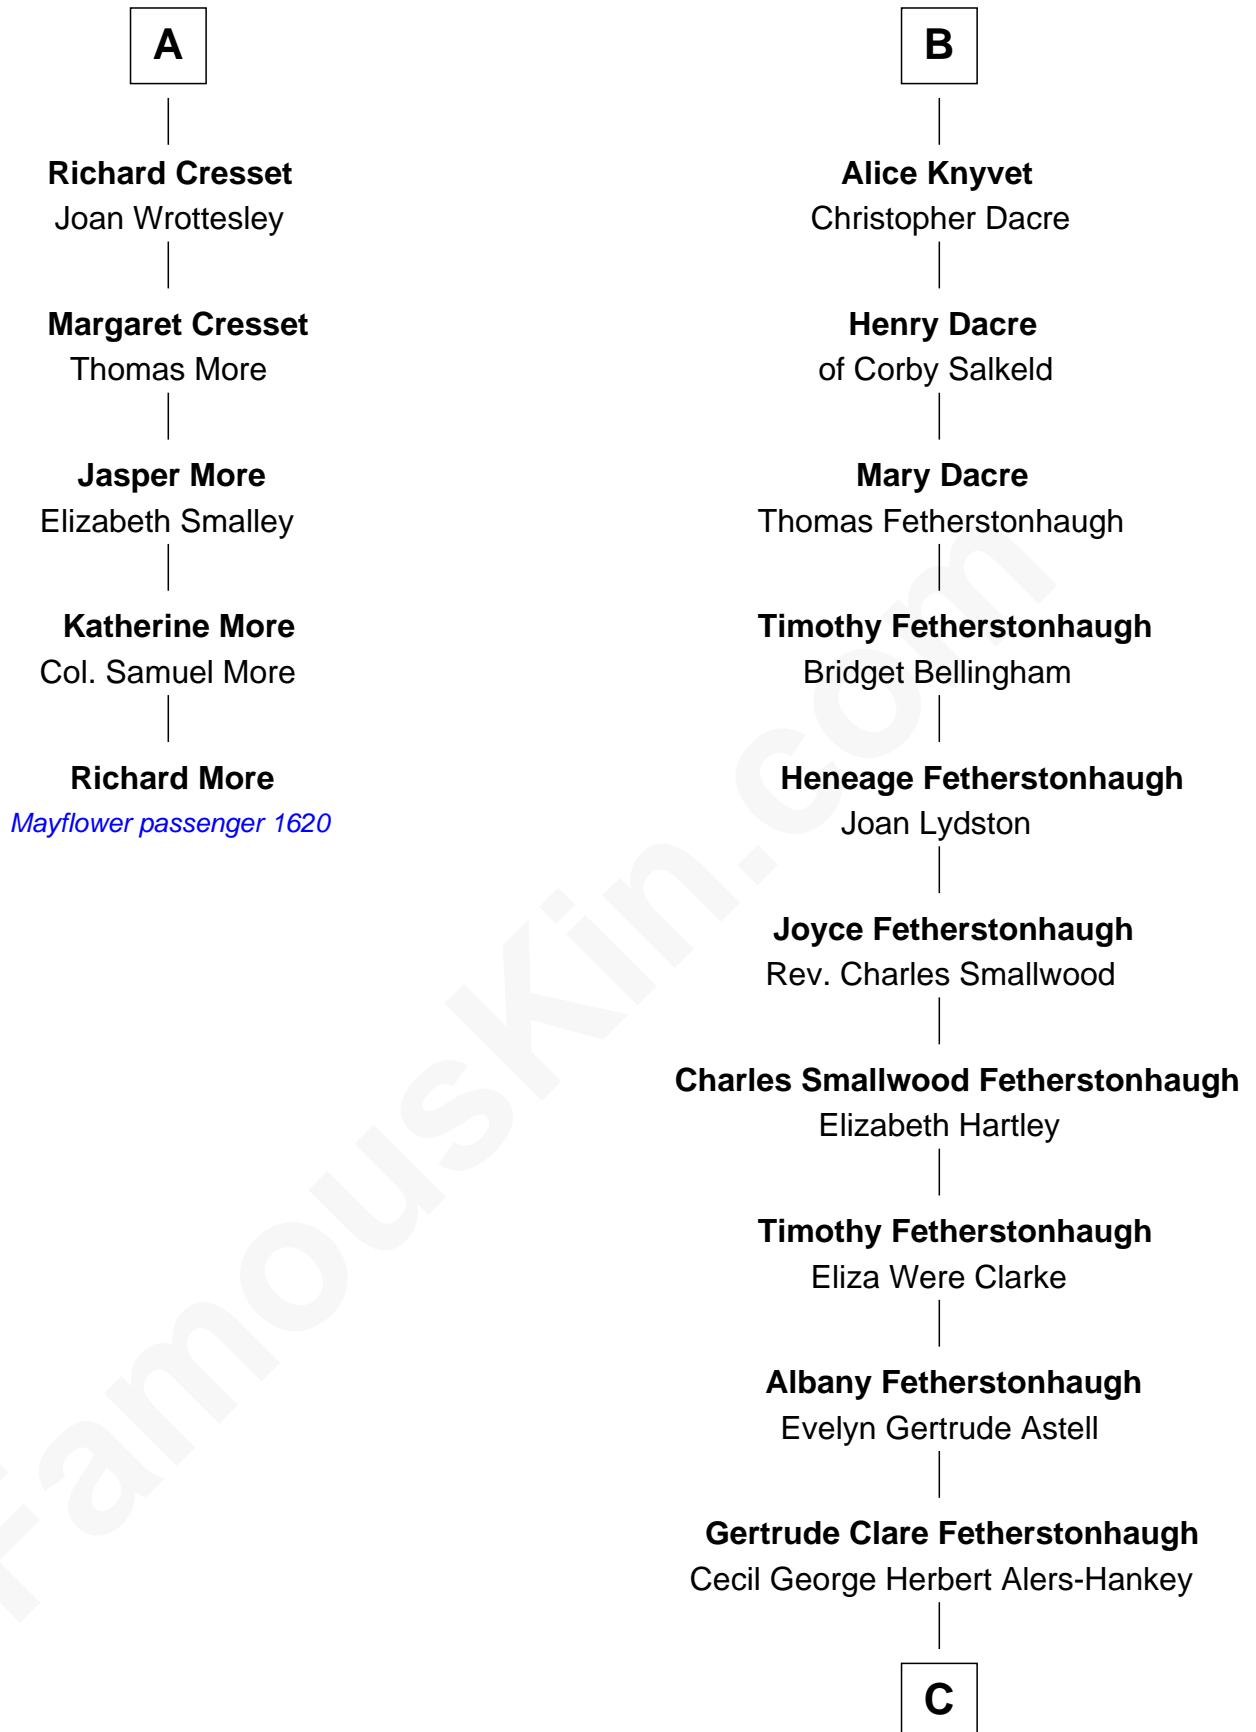

MAYFLOWER

FamousKin.com Relationship Chart of

Richard More

(c1614 - c1696) *Mayflower* passenger 1620

11th cousin 8 times removed of

Tilda Swinton

Movie Actress

C

Mariora Beatrice Evelyn Rochfort Alers-Hankey

Alan Henry Campbell Swinton

Sir John Swinton

Judith Balfour Killen

Tilda Swinton

Movie Actress

FamousKin.com